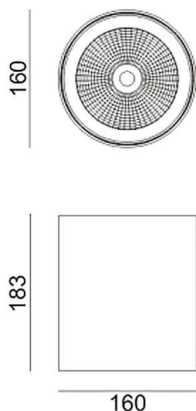

SDOWN

Lavov outdoor wall light from the family SDOWN with a power of 40W and a optic distribution 15°. With a total lumen output of 3250lm and an efficiency of 81,25lm/W. Manufactured in Die Cast Aluminium Body, Front Cover Tempered Glass and finished in Grey colour. DALI driver.

Item code	86.OC02.3313.03
Product type	Outdoor
Category	Surface Ceiling Downlight
Family	SDOWN
Pictograms	

Dimensions

Product dimensions (mm) diam 160x183mm

Scheme

Product

Real power (W)	40
Real luminous flux (Lm)	3250
Luminous efficiency (Lm/W)	81.25
Beam angle (°)	15°
Life time (h)	50000h L80B10
IP	65
Electrical class insulation	Class I
Colour	Grey
Chip Brand	Osram
Control gear included	Yes
Control gear	DALI
Light source	LED
Type of LED	COB
Colour temperature (K)	3000
Colour consistency (SDCM)	SDCM<3
CRI	>80
IK	IK06