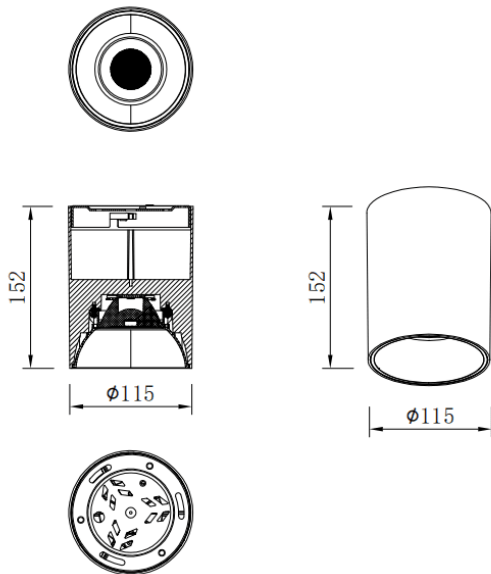

SDOWN

Lavov Ceiling downlight from the family SDOWN with a power of 30W and a 20 beam angle. Finished in Silver colour. Dimensions Ø115X152 mm .. With a total lumen output of 2400lm and a luminous efficiency of 80lm/W. CCT 3000K. Driver DALI. Made in Die Cast Aluminium Body, Front Cover Tempered Glass. .IP65.

Dimensions

Product dimensions (mm) **Ø115X152 mm**

Scheme

Item code	86.OC02.3313.03
Product type	Outdoor
Category	Surface Ceiling Downlight
Family	SDOWN
Pictograms	

Product	
Real power (W)	30
Real luminous flux (Lm)	2400
Luminous efficiency (Lm/W)	80
Beam angle (°)	20
Life time (h)	50000h L80B10
IP	IP65
Colour	Silver
Control gear included	Yes
Control gear	DALI
Light source	LED
Type of LED	COB
Colour temperature (K)	3000
Colour consistency (SDCM)	SDCM3
CRI	80