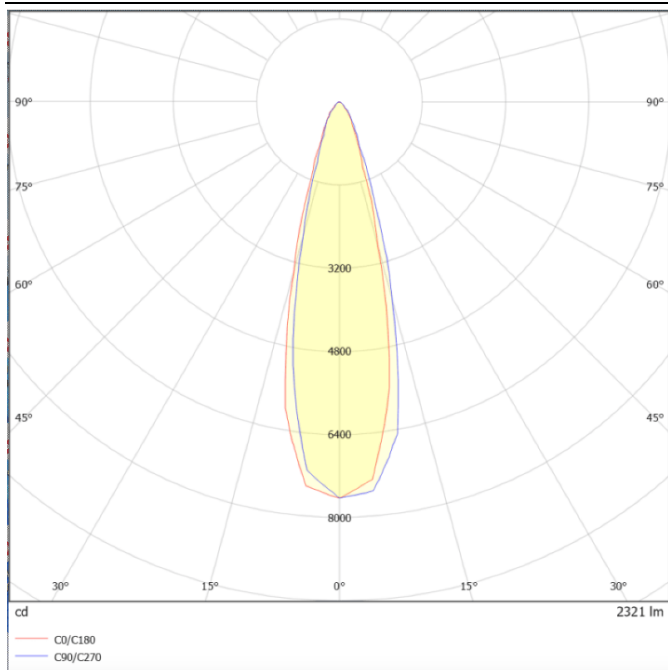

---

**Dimensions**

**Product dimensions (mm)    diam 160x183mm**

---

**Scheme**

---

**Photometry**

## SDOWN

Lavov outdoor wall light from the family SDOWN with a power of 40W and a optic distribution 25°. With a total lumen output of 3250lm and an efficiency of 81,25lm/W. Manufactured in Die Cast Aluminium Body, Front Cover Tempered Glass and finished in White colour. ON-OFF driver.

<b>Item code</b>	<b>86.OC02.3321.01</b>
<b>Product type</b>	<b>Outdoor</b>
<b>Category</b>	<b>Surface Ceiling Downlight</b>
<b>Family</b>	<b>SDOWN</b>
<b>Pictograms</b>	

<b>Product</b>	
<b>Real power (W)</b>	<b>40</b>
<b>Real luminous flux (Lm)</b>	<b>3250</b>
<b>Luminous efficiency (Lm/W)</b>	<b>81.25</b>
<b>Beam angle (°)</b>	<b>25°</b>
<b>Life time (h)</b>	<b>50000h L80B10</b>
<b>IP</b>	<b>65</b>
<b>Electrical class insulation</b>	<b>Class I</b>
<b>Colour</b>	<b>White</b>
<b>Chip Brand</b>	<b>Osram</b>
<b>Control gear included</b>	<b>Yes</b>
<b>Control gear</b>	<b>ON-OFF</b>
<b>Light source</b>	<b>LED</b>
<b>Type of LED</b>	<b>COB</b>
<b>Colour temperature (K)</b>	<b>3000</b>
<b>Colour consistency (SDCM)</b>	<b>SDCM&lt;3</b>
<b>CRI</b>	<b>&gt;80</b>
<b>IK</b>	<b>IK06</b>