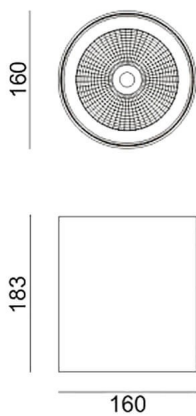

---

**Dimensions**

**Product dimensions (mm)    diam 160x183mm**

---

**Scheme**

---

**Photometry**

## SDOWN

Lavov outdoor wall light from the family SDOWN with a power of 40W and a optic distribution 25°. With a total lumen output of 3250lm and an efficiency of 81,25lm/W. Manufactured in Die Cast Aluminium Body, Front Cover Tempered Glass and finished in White colour. ON-OFF driver.

<b>Item code</b>	<b>86.OC02.3321.01</b>
<b>Product type</b>	<b>Outdoor</b>
<b>Category</b>	<b>Surface Ceiling Downlight</b>
<b>Family</b>	<b>SDOWN</b>
<b>Pictograms</b>	

<b>Product</b>	
<b>Real power (W)</b>	<b>40</b>
<b>Real luminous flux (Lm)</b>	<b>3250</b>
<b>Luminous efficiency (Lm/W)</b>	<b>81.25</b>
<b>Beam angle (°)</b>	<b>25°</b>
<b>Life time (h)</b>	<b>50000h L80B10</b>
<b>IP</b>	<b>65</b>
<b>Electrical class insulation</b>	<b>Class I</b>
<b>Colour</b>	<b>White</b>
<b>Chip Brand</b>	<b>Osram</b>
<b>Control gear included</b>	<b>Yes</b>
<b>Control gear</b>	<b>ON-OFF</b>
<b>Light source</b>	<b>LED</b>
<b>Type of LED</b>	<b>COB</b>
<b>Colour temperature (K)</b>	<b>3000</b>
<b>Colour consistency (SDCM)</b>	<b>SDCM&lt;3</b>
<b>CRI</b>	<b>&gt;80</b>
<b>IK</b>	<b>IK06</b>