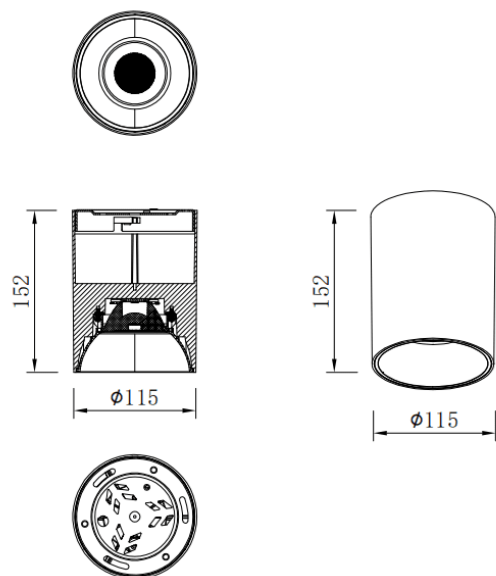

**SDOWN**

Lavov Ceiling downlight from the family SDOWN with a power of 30W and a 40 beam angle. Finished in White colour. Dimensions Ø115X152 mm .. With a total lumen output of 2400lm and a luminous efficiency of 80lm/W. CCT 3000K. Driver ON-OFF. Made in Die Cast Aluminium Body, Front Cover Tempered Glass. .IP65.

<b>Item code</b>	<b>86.OC02.3321.01</b>
<b>Product type</b>	<b>Outdoor</b>
<b>Category</b>	<b>Surface Ceiling Downlight</b>
<b>Family</b>	<b>SDOWN</b>
<b>Pictograms</b>	

**Dimensions**

**Product dimensions (mm)**      **Ø115X152 mm**

**Scheme**

**Product**

<b>Real power (W)</b>	<b>30</b>
<b>Real luminous flux (Lm)</b>	<b>2400</b>
<b>Luminous efficiency (Lm/W)</b>	<b>80</b>
<b>Beam angle (°)</b>	<b>40</b>
<b>Life time (h)</b>	<b>50000h L80B10</b>
<b>IP</b>	<b>IP65</b>
<b>Colour</b>	<b>White</b>
<b>Control gear included</b>	<b>Yes</b>
<b>Control gear</b>	<b>ON-OFF</b>
<b>Light source</b>	<b>LED</b>
<b>Type of LED</b>	<b>COB</b>
<b>Colour temperature (K)</b>	<b>3000</b>
<b>Colour consistency (SDCM)</b>	<b>SDCM3</b>
<b>CRI</b>	<b>80</b>