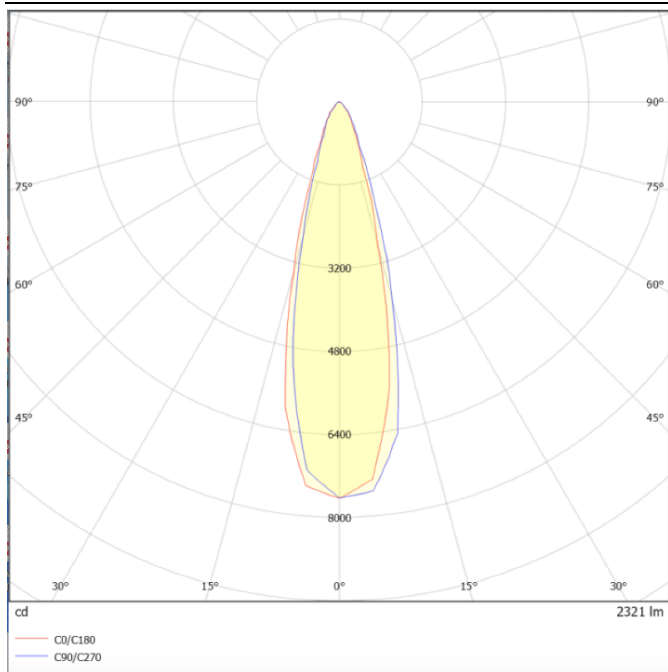

Dimensions

Product dimensions (mm) diam 160x183mm

Scheme

Photometry

SDOWN

Lavov outdoor wall light from the family SDOWN with a power of 40W and a optic distribution 25°. With a total lumen output of 3250lm and an efficiency of 81,25lm/W. Manufactured in Die Cast Aluminium Body, Front Cover Tempered Glass and finished in White colour. ON-OFF driver.

Item code	86.OC02.3321.01
Product type	Outdoor
Category	Surface Ceiling Downlight
Family	SDOWN
Pictograms	

Product	
Real power (W)	40
Real luminous flux (Lm)	3250
Luminous efficiency (Lm/W)	81.25
Beam angle (°)	25°
Life time (h)	50000h L80B10
IP	65
Electrical class insulation	Class I
Colour	White
Chip Brand	Osram
Control gear included	Yes
Control gear	ON-OFF
Light source	LED
Type of LED	COB
Colour temperature (K)	3000
Colour consistency (SDCM)	SDCM<3
CRI	>80
IK	IK06