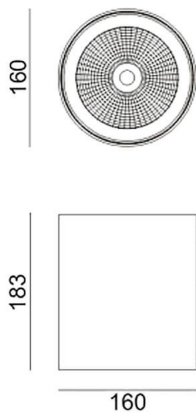

Dimensions

Product dimensions (mm) diam 160x183mm

Scheme

Photometry

SDOWN

Lavov outdoor wall light from the family SDOWN with a power of 40W and a optic distribution 25°. With a total lumen output of 3250lm and an efficiency of 81,25lm/W. Manufactured in Die Cast Aluminium Body, Front Cover Tempered Glass and finished in White colour. ON-OFF driver.

Item code	86.OC02.3321.01
Product type	Outdoor
Category	Surface Ceiling Downlight
Family	SDOWN
Pictograms	

Product	
Real power (W)	40
Real luminous flux (Lm)	3250
Luminous efficiency (Lm/W)	81.25
Beam angle (°)	25°
Life time (h)	50000h L80B10
IP	65
Electrical class insulation	Class I
Colour	White
Chip Brand	Osram
Control gear included	Yes
Control gear	ON-OFF
Light source	LED
Type of LED	COB
Colour temperature (K)	3000
Colour consistency (SDCM)	SDCM<3
CRI	>80
IK	IK06