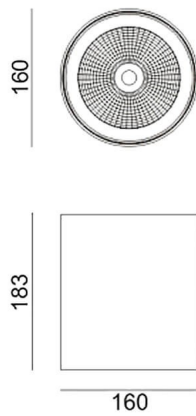

Dimensions

Product dimensions (mm) diam 160x183mm

Scheme

Photometry

SDOWN

Lavov outdoor wall light from the family SDOWN with a power of 40W and a optic distribution 25°. With a total lumen output of 3250lm and an efficiency of 81,25lm/W. Manufactured in Die Cast Aluminium Body, Front Cover Tempered Glass and finished in White colour. ON-OFF driver.

Item code	86.OC02.3321.01
Product type	Outdoor
Category	Surface Ceiling Downlight
Family	SDOWN
Pictograms	

Product	
Real power (W)	40
Real luminous flux (Lm)	3250
Luminous efficiency (Lm/W)	81.25
Beam angle (°)	25°
Life time (h)	50000h L80B10
IP	65
Electrical class insulation	Class I
Colour	White
Chip Brand	Osram
Control gear included	Yes
Control gear	ON-OFF
Light source	LED
Type of LED	COB
Colour temperature (K)	3000
Colour consistency (SDCM)	SDCM<3
CRI	>80
IK	IK06