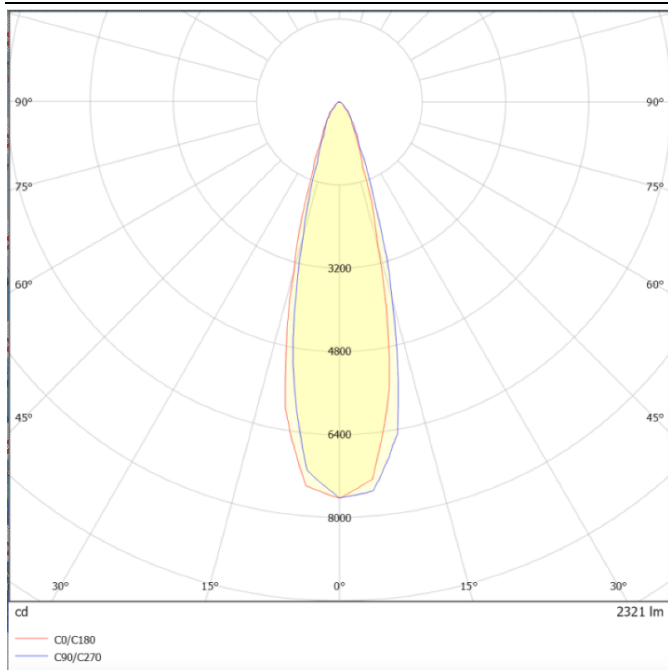

Dimensions

Product dimensions (mm) diam 160x183mm

Scheme

Photometry

SDOWN

Lavov outdoor wall light from the family SDOWN with a power of 40W and a optic distribution 25°. With a total lumen output of 3250lm and an efficiency of 81,25lm/W. Manufactured in Die Cast Aluminium Body, Front Cover Tempered Glass and finished in White colour. ON-OFF driver.

Item code	86.OC02.3321.01
Product type	Outdoor
Category	Surface Ceiling Downlight
Family	SDOWN
Pictograms	

Product	
Real power (W)	40
Real luminous flux (Lm)	3250
Luminous efficiency (Lm/W)	81.25
Beam angle (°)	25°
Life time (h)	50000h L80B10
IP	65
Electrical class insulation	Class I
Colour	White
Chip Brand	Osram
Control gear included	Yes
Control gear	ON-OFF
Light source	LED
Type of LED	COB
Colour temperature (K)	3000
Colour consistency (SDCM)	SDCM<3
CRI	>80
IK	IK06