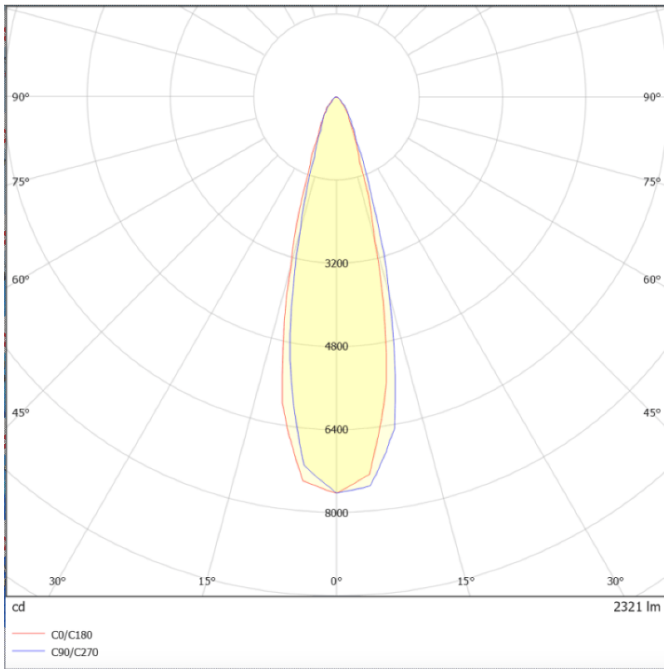

Dimensions

Product dimensions (mm) diam 160x183mm

Scheme

Photometry

SURFACE CEILING DOWNLIGHT - SDOWN

Item code 86.OC02.3321.01

LAVOV
LIGHTING

SDOWN

Lavov outdoor wall light from the family SDOWN with a power of 40W and a optic distribution 25°. With a total lumen output of 3250lm and an efficiency of 81,25lm/W. Manufactured in Die Cast Aluminium Body, Front Cover Tempered Glass and finished in White colour. ON-OFF driver.

Item code 86.OC02.3321.01

Product type Outdoor

Category Surface Ceiling Downlight

Family SDOWN

Pictograms

Product

Real power (W) 40

Real luminous flux (Lm) 3250

Luminous efficiency (Lm/W) 81.25

Beam angle (°) 25°

Life time (h) 50000h L80B10

IP 65

Electrical class insulation Class I

Colour White

Chip Brand Osram

Control gear included Yes