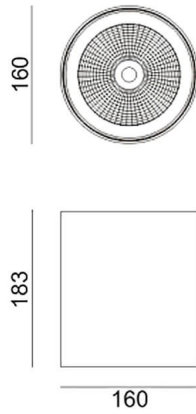

Dimensions

Product dimensions (mm) diam 160x183mm

Scheme

Photometry

SURFACE CEILING DOWNLIGHT - SDOWN

Item code 86.OC02.3321.01

LAVOV
LIGHTING

SDOWN

Lavov outdoor wall light from the family SDOWN with a power of 40W and a optic distribution 25°. With a total lumen output of 3250lm and an efficiency of 81,25lm/W. Manufactured in Die Cast Aluminium Body, Front Cover Tempered Glass and finished in White colour. ON-OFF driver.

Item code 86.OC02.3321.01

Product type Outdoor

Category Surface Ceiling Downlight

Family SDOWN

Pictograms

Product

Real power (W) 40

Real luminous flux (Lm) 3250

Luminous efficiency (Lm/W) 81.25

Beam angle (°) 25°

Life time (h) 50000h L80B10

IP 65

Electrical class insulation Class I

Colour White

Chip Brand Osram

Control gear included Yes