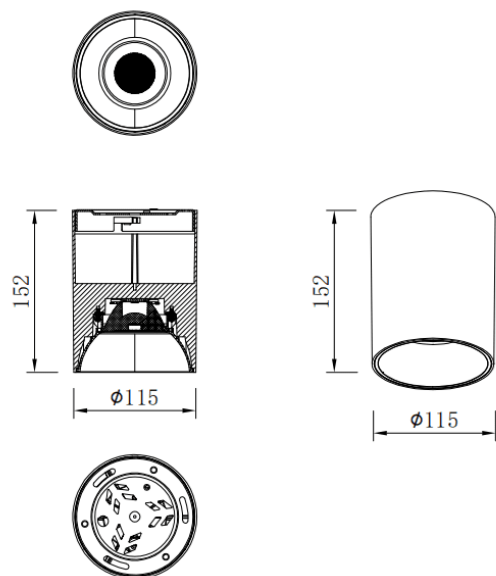

**SDOWN**

Lavov Ceiling downlight from the family SDOWN with a power of 30W and a 40 beam angle. Finished in White colour. Dimensions Ø115X152 mm .. With a total lumen output of 2400lm and a luminous efficiency of 80lm/W. CCT 3000K. Driver ON-OFF. Made in Die Cast Aluminium Body, Front Cover Tempered Glass. .IP65.

|                     |                                  |
|---------------------|----------------------------------|
| <b>Item code</b>    | <b>86.OC02.3321.01</b>           |
| <b>Product type</b> | <b>Outdoor</b>                   |
| <b>Category</b>     | <b>Surface Ceiling Downlight</b> |
| <b>Family</b>       | <b>SDOWN</b>                     |
| <b>Pictograms</b>   |                                  |

**Dimensions**

**Product dimensions (mm)**      **Ø115X152 mm**

**Scheme**

**Product**

|                                   |                      |
|-----------------------------------|----------------------|
| <b>Real power (W)</b>             | <b>30</b>            |
| <b>Real luminous flux (Lm)</b>    | <b>2400</b>          |
| <b>Luminous efficiency (Lm/W)</b> | <b>80</b>            |
| <b>Beam angle (°)</b>             | <b>40</b>            |
| <b>Life time (h)</b>              | <b>50000h L80B10</b> |
| <b>IP</b>                         | <b>IP65</b>          |
| <b>Colour</b>                     | <b>White</b>         |
| <b>Control gear included</b>      | <b>Yes</b>           |
| <b>Control gear</b>               | <b>ON-OFF</b>        |
| <b>Colour temperature (K)</b>     | <b>3000</b>          |
| <b>Colour consistency (SDCM)</b>  | <b>SDCM&lt;3</b>     |
| <b>CRI</b>                        | <b>80</b>            |