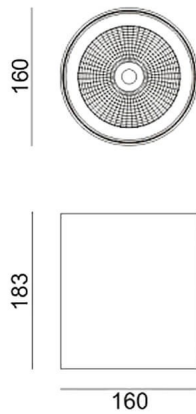

Dimensions

Product dimensions (mm) diam 160x183mm

Scheme

Photometry

SURFACE CEILING DOWNLIGHT - SDOWN

Item code 86.OC02.3321.02

LAVOV
LIGHTING

SDOWN

Lavov outdoor wall light from the family SDOWN with a power of 40W and a optic distribution 25°. With a total lumen output of 3250lm and an efficiency of 81,25lm/W. Manufactured in Die Cast Aluminium Body, Front Cover Tempered Glass and finished in Black colour. ON-OFF driver.

Item code	86.OC02.3321.02
Product type	Outdoor
Category	Surface Ceiling Downlight
Family	SDOWN

Pictograms

Product

Real power (W)	40
Real luminous flux (Lm)	3250
Luminous efficiency (Lm/W)	81.25
Beam angle (°)	25°
Life time (h)	50000h L80B10
IP	65
Electrical class insulation	Class I
Colour	Black
Chip Brand	Osram
Control gear included	Yes
Control gear	ON-OFF
Light source	LED
Type of LED	COB
Colour temperature (K)	3000
Colour consistency (SDCM)	SDCM<3
CRI	>80
IK	IK06