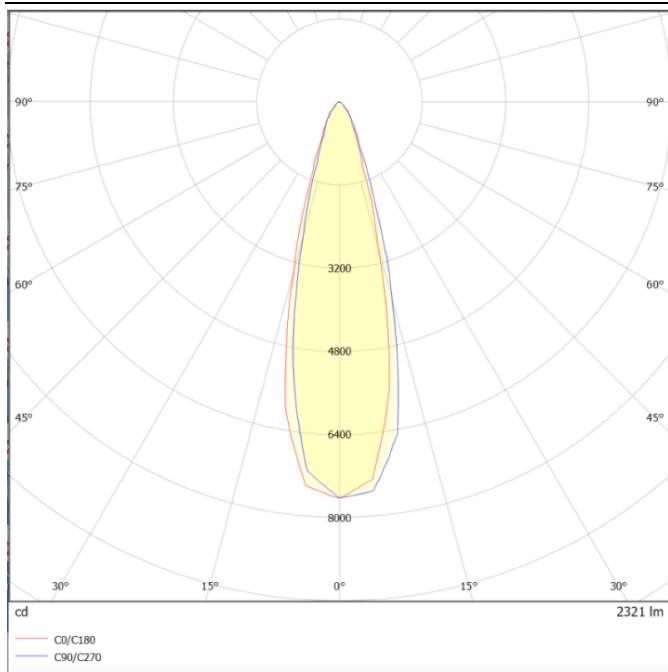

---

**Dimensions**

**Product dimensions (mm)    diam 160x183mm**

---

**Scheme**

---

**Photometry**

## SDOWN

Lavov outdoor wall light from the family SDOWN with a power of 40W and a optic distribution 25°. With a total lumen output of 3250lm and an efficiency of 81,25lm/W. Manufactured in Die Cast Aluminium Body, Front Cover Tempered Glass and finished in Black colour. ON-OFF driver.

<b>Item code</b>	<b>86.OC02.3321.02</b>
<b>Product type</b>	<b>Outdoor</b>
<b>Category</b>	<b>Surface Ceiling Downlight</b>
<b>Family</b>	<b>SDOWN</b>
<b>Pictograms</b>	

<b>Product</b>	
<b>Real power (W)</b>	<b>40</b>
<b>Real luminous flux (Lm)</b>	<b>3250</b>
<b>Luminous efficiency (Lm/W)</b>	<b>81.25</b>
<b>Beam angle (°)</b>	<b>25°</b>
<b>Life time (h)</b>	<b>50000h L80B10</b>
<b>IP</b>	<b>65</b>
<b>Electrical class insulation</b>	<b>Class I</b>
<b>Colour</b>	<b>Black</b>
<b>Chip Brand</b>	<b>Osram</b>
<b>Control gear included</b>	<b>Yes</b>
<b>Control gear</b>	<b>ON-OFF</b>
<b>Light source</b>	<b>LED</b>
<b>Type of LED</b>	<b>COB</b>
<b>Colour temperature (K)</b>	<b>3000</b>
<b>Colour consistency (SDCM)</b>	<b>SDCM&lt;3</b>
<b>CRI</b>	<b>&gt;80</b>
<b>IK</b>	<b>IK06</b>