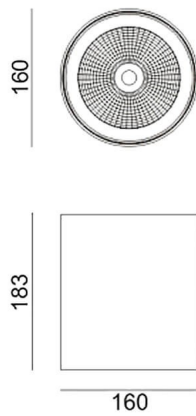

---

**Dimensions**

**Product dimensions (mm)    diam 160x183mm**

---

**Scheme**

---

**Photometry**

## SDOWN

Lavov outdoor wall light from the family SDOWN with a power of 40W and a optic distribution 25°. With a total lumen output of 3250lm and an efficiency of 81,25lm/W. Manufactured in Die Cast Aluminium Body, Front Cover Tempered Glass and finished in Black colour. ON-OFF driver.

<b>Item code</b>	<b>86.OC02.3321.02</b>
<b>Product type</b>	<b>Outdoor</b>
<b>Category</b>	<b>Surface Ceiling Downlight</b>
<b>Family</b>	<b>SDOWN</b>
<b>Pictograms</b>	

<b>Product</b>	
<b>Real power (W)</b>	<b>40</b>
<b>Real luminous flux (Lm)</b>	<b>3250</b>
<b>Luminous efficiency (Lm/W)</b>	<b>81.25</b>
<b>Beam angle (°)</b>	<b>25°</b>
<b>Life time (h)</b>	<b>50000h L80B10</b>
<b>IP</b>	<b>65</b>
<b>Electrical class insulation</b>	<b>Class I</b>
<b>Colour</b>	<b>Black</b>
<b>Chip Brand</b>	<b>Osram</b>
<b>Control gear included</b>	<b>Yes</b>
<b>Control gear</b>	<b>ON-OFF</b>
<b>Light source</b>	<b>LED</b>
<b>Type of LED</b>	<b>COB</b>
<b>Colour temperature (K)</b>	<b>3000</b>
<b>Colour consistency (SDCM)</b>	<b>SDCM&lt;3</b>
<b>CRI</b>	<b>&gt;80</b>
<b>IK</b>	<b>IK06</b>