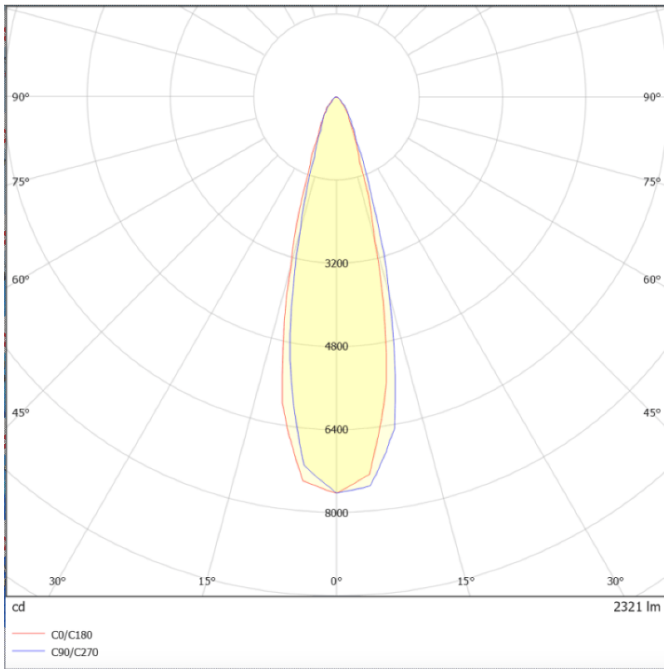

Dimensions

Product dimensions (mm) diam 160x183mm

Scheme

Photometry

SURFACE CEILING DOWNLIGHT - SDOWN

Item code 86.OC02.3321.02

LAVOV
LIGHTING

SDOWN

Lavov outdoor wall light from the family SDOWN with a power of 40W and a optic distribution 25°. With a total lumen output of 3250lm and an efficiency of 81,25lm/W. Manufactured in Die Cast Aluminium Body, Front Cover Tempered Glass and finished in Black colour. ON-OFF driver.

Item code	86.OC02.3321.02
Product type	Outdoor
Category	Surface Ceiling Downlight
Family	SDOWN

Pictograms

Product

Real power (W)	40
Real luminous flux (Lm)	3250
Luminous efficiency (Lm/W)	81.25
Beam angle (°)	25°
Life time (h)	50000h L80B10
IP	65
Electrical class insulation	Class I
Colour	Black
Chip Brand	Osram
Control gear included	Yes
Control gear	ON-OFF
Light source	LED
Type of LED	COB
Colour temperature (K)	3000
Colour consistency (SDCM)	SDCM<3
CRI	>80
IK	IK06