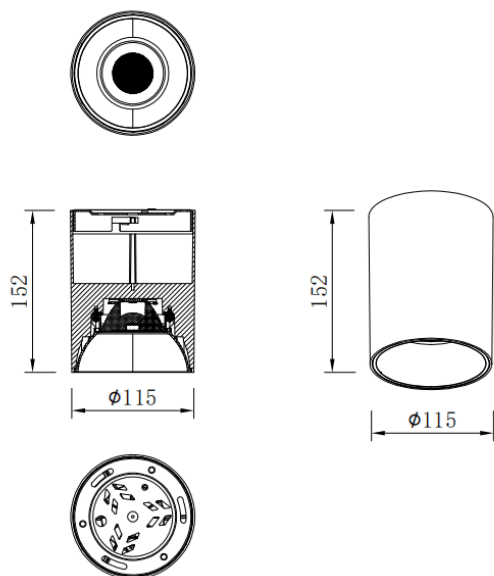

SDOWN

Lavov Ceiling downlight from the family SDOWN with a power of 30W and a 40 beam angle. Finished in Black colour. Dimensions Ø115X152 mm .. With a total lumen output of 2400lm and a luminous efficiency of 80lm/W. CCT 3000K. Driver ON-OFF. Made in Die Cast Aluminium Body, Front Cover Tempered Glass. .IP65.

Item code	86.OC02.3321.02
Product type	Outdoor
Category	Surface Ceiling Downlight
Family	SDOWN
Pictograms	

Dimensions

Product dimensions (mm) **Ø115X152 mm**

Scheme

Product

Real power (W)	30
Real luminous flux (Lm)	2400
Luminous efficiency (Lm/W)	80
Beam angle (°)	40
Life time (h)	50000h L80B10
IP	IP65
Colour	Black
Control gear included	Yes
Control gear	ON-OFF
Light source	LED
Type of LED	COB
Colour temperature (K)	3000
Colour consistency (SDCM)	SDCM3
CRI	80

Photometry

**SURFACE CEILING DOWNLIGHT -
SDOWN**

Item code 86.OC02.3321.02