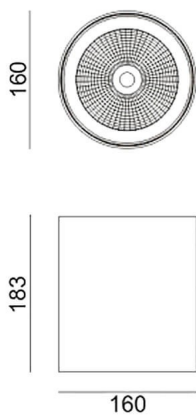

---

**Dimensions**

**Product dimensions (mm)    diam 160x183mm**

---

**Scheme**

---

**Photometry**

## SDOWN

Lavov outdoor wall light from the family SDOWN with a power of 40W and a optic distribution 25°. With a total lumen output of 3250lm and an efficiency of 81,25lm/W. Manufactured in Die Cast Aluminium Body, Front Cover Tempered Glass and finished in Black colour. ON-OFF driver.

<b>Item code</b>	<b>86.OC02.3321.02</b>
<b>Product type</b>	<b>Outdoor</b>
<b>Category</b>	<b>Surface Ceiling Downlight</b>
<b>Family</b>	<b>SDOWN</b>
<b>Pictograms</b>	

<b>Product</b>	
<b>Real power (W)</b>	<b>40</b>
<b>Real luminous flux (Lm)</b>	<b>3250</b>
<b>Luminous efficiency (Lm/W)</b>	<b>81.25</b>
<b>Beam angle (°)</b>	<b>25°</b>
<b>Life time (h)</b>	<b>50000h L80B10</b>
<b>IP</b>	<b>65</b>
<b>Electrical class insulation</b>	<b>Class I</b>
<b>Colour</b>	<b>Black</b>
<b>Chip Brand</b>	<b>Osram</b>
<b>Control gear included</b>	<b>Yes</b>
<b>Control gear</b>	<b>ON-OFF</b>
<b>Light source</b>	<b>LED</b>
<b>Type of LED</b>	<b>COB</b>
<b>Colour temperature (K)</b>	<b>3000</b>
<b>Colour consistency (SDCM)</b>	<b>SDCM&lt;3</b>
<b>CRI</b>	<b>&gt;80</b>
<b>IK</b>	<b>IK06</b>