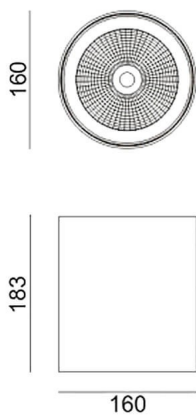

Dimensions

Product dimensions (mm) diam 160x183mm

Scheme

Photometry

SDOWN

Lavov outdoor wall light from the family SDOWN with a power of 40W and a optic distribution 25°. With a total lumen output of 3250lm and an efficiency of 81,25lm/W. Manufactured in Die Cast Aluminium Body, Front Cover Tempered Glass and finished in Grey colour. ON-OFF driver.

Item code	86.OC02.3321.03
Product type	Outdoor
Category	Surface Ceiling Downlight
Family	SDOWN
Pictograms	

Product	
Real power (W)	40
Real luminous flux (Lm)	3250
Luminous efficiency (Lm/W)	81.25
Beam angle (°)	25°
Life time (h)	50000h L80B10
IP	65
Electrical class insulation	Class I
Colour	Grey
Chip Brand	Osram
Control gear included	Yes
Control gear	ON-OFF
Light source	LED
Type of LED	COB
Colour temperature (K)	3000
Colour consistency (SDCM)	SDCM<3
CRI	>80
IK	IK06