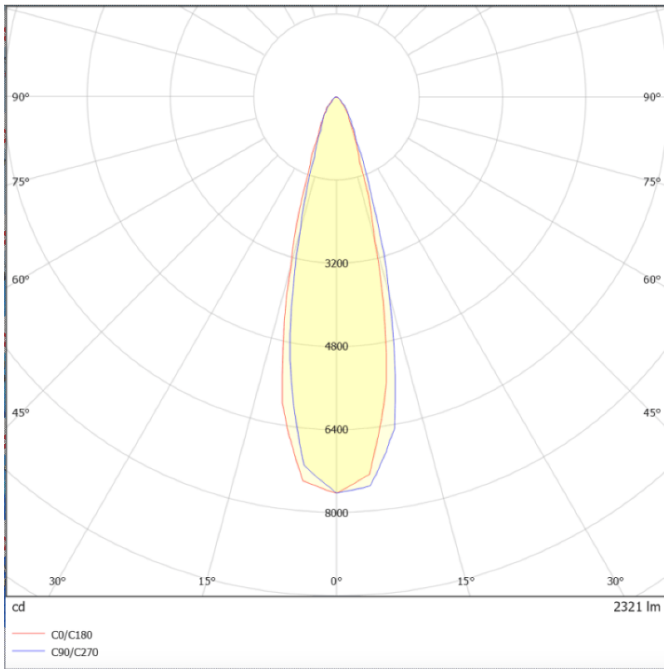

Dimensions

Product dimensions (mm) diam 160x183mm

Scheme

Photometry

SURFACE CEILING DOWNLIGHT - SDOWN

Item code 86.OC02.3321.03

LAVOV
LIGHTING

SDOWN

Lavov outdoor wall light from the family SDOWN with a power of 40W and a optic distribution 25°. With a total lumen output of 3250lm and an efficiency of 81,25lm/W. Manufactured in Die Cast Aluminium Body, Front Cover Tempered Glass and finished in Grey colour. ON-OFF driver.

Item code	86.OC02.3321.03
Product type	Outdoor
Category	Surface Ceiling Downlight
Family	SDOWN
Pictograms	

Product	
Real power (W)	40
Real luminous flux (Lm)	3250
Luminous efficiency (Lm/W)	81.25
Beam angle (°)	25°
Life time (h)	50000h L80B10
IP	65
Electrical class insulation	Class I
Colour	Grey
Chip Brand	Osram
Control gear included	Yes
Control gear	ON-OFF
Light source	LED
Type of LED	COB
Colour temperature (K)	3000
Colour consistency (SDCM)	SDCM<3
CRI	>80
IK	IK06