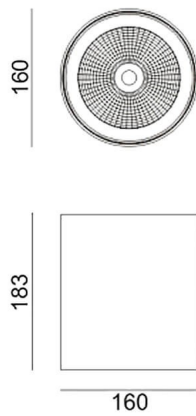

Dimensions

Product dimensions (mm) diam 160x183mm

Scheme

Photometry

SDOWN

Lavov outdoor wall light from the family SDOWN with a power of 40W and a optic distribution 25°. With a total lumen output of 3250lm and an efficiency of 81,25lm/W. Manufactured in Die Cast Aluminium Body, Front Cover Tempered Glass and finished in Grey colour. ON-OFF driver.

Item code	86.OC02.3321.03
Product type	Outdoor
Category	Surface Ceiling Downlight
Family	SDOWN
Pictograms	

Product	
Real power (W)	40
Real luminous flux (Lm)	3250
Luminous efficiency (Lm/W)	81.25
Beam angle (°)	25°
Life time (h)	50000h L80B10
IP	65
Electrical class insulation	Class I
Colour	Grey
Chip Brand	Osram
Control gear included	Yes
Control gear	ON-OFF
Light source	LED
Type of LED	COB
Colour temperature (K)	3000
Colour consistency (SDCM)	SDCM<3
CRI	>80
IK	IK06