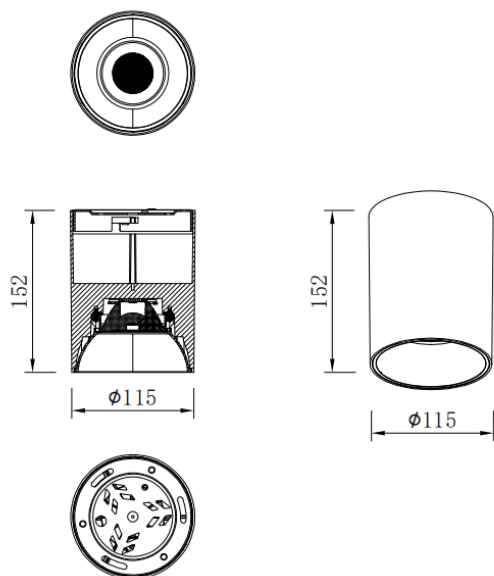

SDOWN

Lavov Ceiling downlight from the family SDOWN with a power of 30W and a 40 beam angle. Finished in Silver colour. Dimensions Ø115X152 mm .. With a total lumen output of 2400lm and a luminous efficiency of 80lm/W. CCT 3000K. Driver ON-OFF. Made in Die Cast Aluminium Body, Front Cover Tempered Glass. .IP65.

Item code	86.OC02.3321.03
Product type	Outdoor
Category	Surface Ceiling Downlight
Family	SDOWN
Pictograms	

Dimensions

Product dimensions (mm) **Ø115X152 mm**

Scheme

Product

Real power (W)	30
Real luminous flux (Lm)	2400
Luminous efficiency (Lm/W)	80
Beam angle (°)	40
Life time (h)	50000h L80B10
IP	IP65
Colour	Silver
Control gear included	Yes
Control gear	ON-OFF
Light source	LED
Type of LED	COB
Colour temperature (K)	3000
Colour consistency (SDCM)	SDCM3
CRI	80

Photometry

**SURFACE CEILING DOWNLIGHT -
SDOWN**

Item code 86.OC02.3321.03