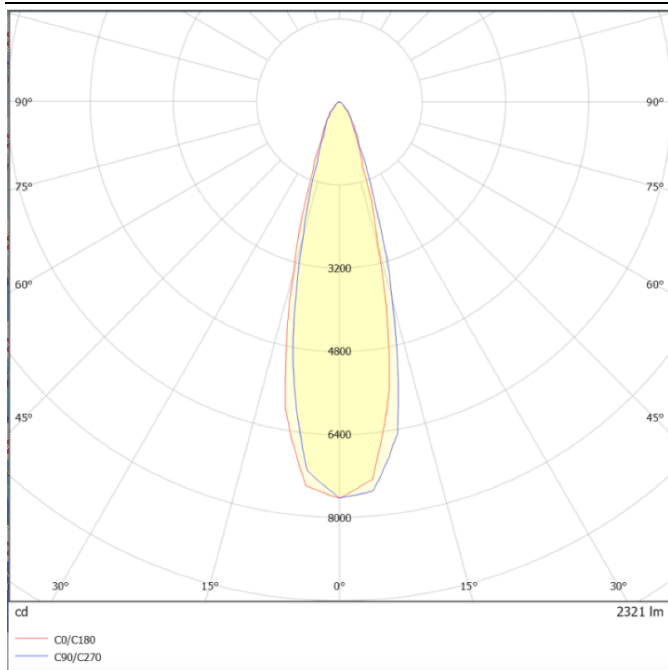

Dimensions

Product dimensions (mm) diam 160x183mm

Scheme

Photometry

SDOWN

Lavov outdoor wall light from the family SDOWN with a power of 40W and a optic distribution 25°. With a total lumen output of 3250lm and an efficiency of 81,25lm/W. Manufactured in Die Cast Aluminium Body, Front Cover Tempered Glass and finished in Grey colour. ON-OFF driver.

Item code	86.OC02.3321.03
Product type	Outdoor
Category	Surface Ceiling Downlight
Family	SDOWN
Pictograms	

Product	
Real power (W)	40
Real luminous flux (Lm)	3250
Luminous efficiency (Lm/W)	81.25
Beam angle (°)	25°
Life time (h)	50000h L80B10
IP	65
Electrical class insulation	Class I
Colour	Grey
Chip Brand	Osram
Control gear included	Yes
Control gear	ON-OFF
Light source	LED
Type of LED	COB
Colour temperature (K)	3000
Colour consistency (SDCM)	SDCM<3
CRI	>80
IK	IK06