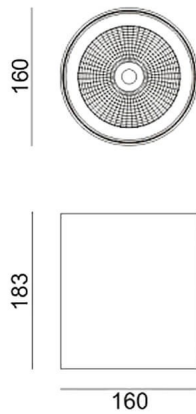

Dimensions

Product dimensions (mm) diam 160x183mm

Scheme

Photometry

SURFACE CEILING DOWNLIGHT - SDOWN

Item code 86.OC02.3321.03

LAVOV
LIGHTING

SDOWN

Lavov outdoor wall light from the family SDOWN with a power of 40W and a optic distribution 25°. With a total lumen output of 3250lm and an efficiency of 81,25lm/W. Manufactured in Die Cast Aluminium Body, Front Cover Tempered Glass and finished in Grey colour. ON-OFF driver.

Item code	86.OC02.3321.03
Product type	Outdoor
Category	Surface Ceiling Downlight
Family	SDOWN
Pictograms	

Product	
Real power (W)	40
Real luminous flux (Lm)	3250
Luminous efficiency (Lm/W)	81.25
Beam angle (°)	25°
Life time (h)	50000h L80B10
IP	65
Electrical class insulation	Class I
Colour	Grey
Chip Brand	Osram
Control gear included	Yes
Control gear	ON-OFF
Light source	LED
Type of LED	COB
Colour temperature (K)	3000
Colour consistency (SDCM)	SDCM<3
CRI	>80
IK	IK06