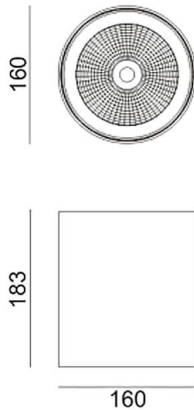

SDOWN

Lavov outdoor wall light from the family SDOWN with a power of 40W and a optic distribution 25°. With a total lumen output of 3250lm and an efficiency of 81,25lm/W. Manufactured in Die Cast Aluminium Body, Front Cover Tempered Glass and finished in White colour. DALI driver.

Item code	86.OC02.3323.01
Product type	Outdoor
Category	Surface Ceiling Downlight
Family	SDOWN
Pictograms	

Dimensions

Product dimensions (mm) diam 160x183mm

Scheme

Product

Real power (W)	40
Real luminous flux (Lm)	3250
Luminous efficiency (Lm/W)	81.25
Beam angle (°)	25°
Life time (h)	50000h L80B10
IP	65
Electrical class insulation	Class I
Colour	White
Chip Brand	Osram
Control gear included	Yes
Control gear	DALI
Light source	LED
Type of LED	COB
Colour temperature (K)	3000
Colour consistency (SDCM)	SDCM<3
CRI	>80
IK	IK06