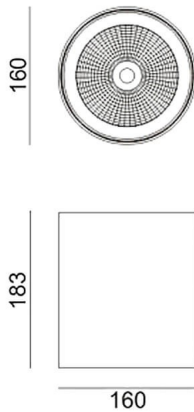

SDOWN

Lavov outdoor wall light from the family SDOWN with a power of 40W and a optic distribution 25°. With a total lumen output of 3250lm and an efficiency of 81,25lm/W. Manufactured in Die Cast Aluminium Body, Front Cover Tempered Glass and finished in White colour. DALI driver.

Item code	86.OC02.3323.01
Product type	Outdoor
Category	Surface Ceiling Downlight
Family	SDOWN

Pictograms	
-------------------	--

Dimensions

Product dimensions (mm) diam 160x183mm

Scheme

Product	
Real power (W)	40
Real luminous flux (Lm)	3250
Luminous efficiency (Lm/W)	81.25
Beam angle (°)	25°
Life time (h)	50000h L80B10
IP	65
Electrical class insulation	Class I
Colour	White
Chip Brand	Osram
Control gear included	Yes
Control gear	DALI
Light source	LED
Type of LED	COB
Colour temperature (K)	3000
Colour consistency (SDCM)	SDCM<3
CRI	>80
IK	IK06