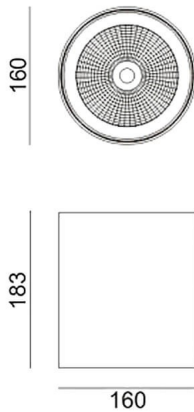

SDOWN

Lavov outdoor wall light from the family SDOWN with a power of 40W and a optic distribution 25°. With a total lumen output of 3250lm and an efficiency of 81,25lm/W. Manufactured in Die Cast Aluminium Body, Front Cover Tempered Glass and finished in White colour. DALI driver.

| | |
|---------------------|----------------------------------|
| Item code | 86.OC02.3323.01 |
| Product type | Outdoor |
| Category | Surface Ceiling Downlight |
| Family | SDOWN |

Pictograms

Dimensions

Product dimensions (mm) diam 160x183mm

Scheme

Product

| | |
|------------------------------------|----------------------|
| Real power (W) | 40 |
| Real luminous flux (Lm) | 3250 |
| Luminous efficiency (Lm/W) | 81.25 |
| Beam angle (°) | 25° |
| Life time (h) | 50000h L80B10 |
| IP | 65 |
| Electrical class insulation | Class I |
| Colour | White |
| Chip Brand | Osram |
| Control gear included | Yes |
| Control gear | DALI |
| Light source | LED |
| Type of LED | COB |
| Colour temperature (K) | 3000 |
| Colour consistency (SDCM) | SDCM<3 |
| CRI | >80 |
| IK | IK06 |