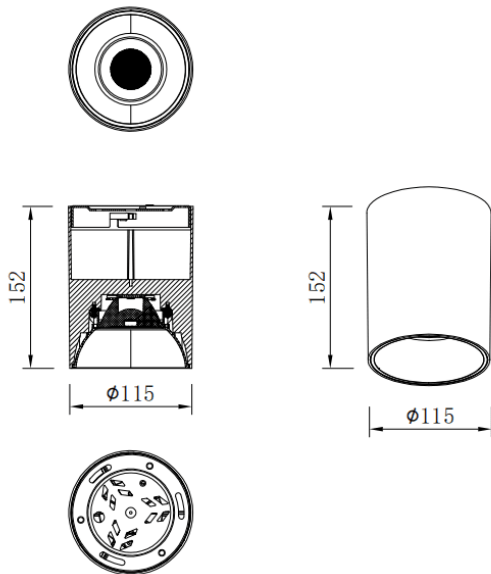

**SDOWN**

Lavov Ceiling downlight from the family SDOWN with a power of 30W and a 40 beam angle. Finished in White colour. Dimensions Ø115X152 mm .. With a total lumen output of 2400lm and a luminous efficiency of 80lm/W. CCT 3000K. Driver DALI. Made in Die Cast Aluminium Body, Front Cover Tempered Glass. .IP65.

**Dimensions**

**Product dimensions (mm)**      **Ø115X152 mm**

**Scheme**

<b>Item code</b>	<b>86.OC02.3323.01</b>
<b>Product type</b>	<b>Outdoor</b>
<b>Category</b>	<b>Surface Ceiling Downlight</b>
<b>Family</b>	<b>SDOWN</b>
<b>Pictograms</b>	

<b>Product</b>	
<b>Real power (W)</b>	<b>30</b>
<b>Real luminous flux (Lm)</b>	<b>2400</b>
<b>Luminous efficiency (Lm/W)</b>	<b>80</b>
<b>Beam angle (°)</b>	<b>40</b>
<b>Life time (h)</b>	<b>50000h L80B10</b>
<b>IP</b>	<b>IP65</b>
<b>Colour</b>	<b>White</b>
<b>Control gear included</b>	<b>Yes</b>
<b>Control gear</b>	<b>DALI</b>
<b>Light source</b>	<b>LED</b>
<b>Type of LED</b>	<b>COB</b>
<b>Colour temperature (K)</b>	<b>3000</b>
<b>Colour consistency (SDCM)</b>	<b>SDCM3</b>
<b>CRI</b>	<b>80</b>