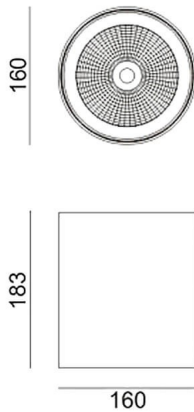

SDOWN

Lavov outdoor wall light from the family SDOWN with a power of 40W and a optic distribution 25°. With a total lumen output of 3250lm and an efficiency of 81,25lm/W. Manufactured in Die Cast Aluminium Body, Front Cover Tempered Glass and finished in White colour. DALI driver.

Item code	86.OC02.3323.01
Product type	Outdoor
Category	Surface Ceiling Downlight
Family	SDOWN

Pictograms

Dimensions

Product dimensions (mm) diam 160x183mm

Scheme

Product

Real power (W)	40
Real luminous flux (Lm)	3250
Luminous efficiency (Lm/W)	81.25
Beam angle (°)	25°
Life time (h)	50000h L80B10
IP	65
Electrical class insulation	Class I
Colour	White
Chip Brand	Osram
Control gear included	Yes
Control gear	DALI
Light source	LED
Type of LED	COB
Colour temperature (K)	3000
Colour consistency (SDCM)	SDCM<3
CRI	>80
IK	IK06