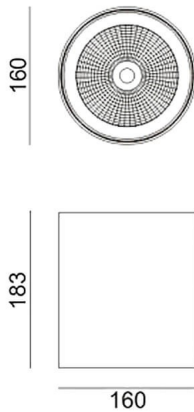

**SDOWN**

Lavov outdoor wall light from the family SDOWN with a power of 40W and a optic distribution 25°. With a total lumen output of 3250lm and an efficiency of 81,25lm/W. Manufactured in Die Cast Aluminium Body, Front Cover Tempered Glass and finished in Black colour. DALI driver.

<b>Item code</b>	<b>86.OC02.3323.02</b>
<b>Product type</b>	<b>Outdoor</b>
<b>Category</b>	<b>Surface Ceiling Downlight</b>
<b>Family</b>	<b>SDOWN</b>

**Pictograms**

**Dimensions**

**Product dimensions (mm) diam 160x183mm**

**Scheme**

**Product**

<b>Real power (W)</b>	<b>40</b>
<b>Real luminous flux (Lm)</b>	<b>3250</b>
<b>Luminous efficiency (Lm/W)</b>	<b>81.25</b>
<b>Beam angle (°)</b>	<b>25°</b>
<b>Life time (h)</b>	<b>50000h L80B10</b>
<b>IP</b>	<b>65</b>
<b>Electrical class insulation</b>	<b>Class I</b>
<b>Colour</b>	<b>Black</b>
<b>Chip Brand</b>	<b>Osram</b>
<b>Control gear included</b>	<b>Yes</b>
<b>Control gear</b>	<b>DALI</b>
<b>Light source</b>	<b>LED</b>
<b>Type of LED</b>	<b>COB</b>
<b>Colour temperature (K)</b>	<b>3000</b>
<b>Colour consistency (SDCM)</b>	<b>SDCM&lt;3</b>
<b>CRI</b>	<b>&gt;80</b>
<b>IK</b>	<b>IK06</b>