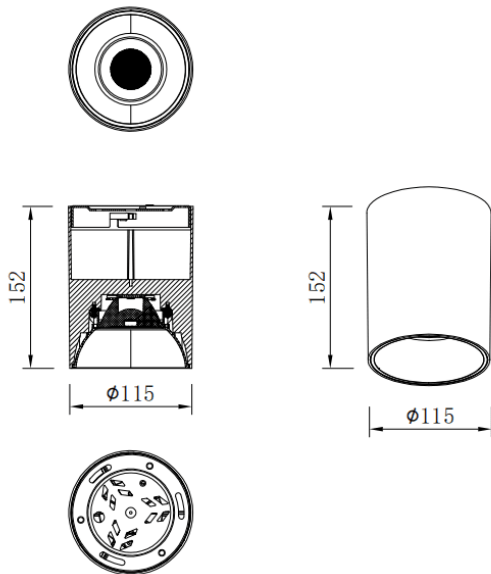

SDOWN

Lavov Ceiling downlight from the family SDOWN with a power of 30W and a 40 beam angle. Finished in Black colour. Dimensions Ø115X152 mm .. With a total lumen output of 2400lm and a luminous efficiency of 80lm/W. CCT 3000K. Driver DALI. Made in Die Cast Aluminium Body, Front Cover Tempered Glass. .IP65.

Dimensions

Product dimensions (mm) **Ø115X152 mm**

Scheme

Item code	86.OC02.3323.02
Product type	Outdoor
Category	Surface Ceiling Downlight
Family	SDOWN
Pictograms	

Product	
Real power (W)	30
Real luminous flux (Lm)	2400
Luminous efficiency (Lm/W)	80
Beam angle (°)	40
Life time (h)	50000h L80B10
IP	IP65
Colour	Black
Control gear included	Yes
Control gear	DALI
Colour temperature (K)	3000
Colour consistency (SDCM)	SDCM<3
CRI	80