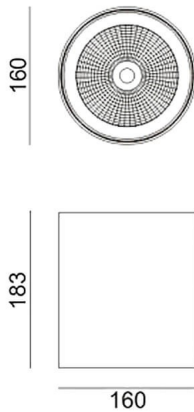

Scheme

Product

Real power (W)	40
Real luminous flux (Lm)	3250
Luminous efficiency (Lm/W)	81.25
Beam angle (°)	25°
Life time (h)	50000h L80B10
IP	65
Electrical class insulation	Class I
Colour	Black
Chip Brand	Osram
Control gear included	Yes
Control gear	DALI
Light source	LED
Type of LED	COB
Colour temperature (K)	3000
Colour consistency (SDCM)	SDCM<3
CRI	>80
IK	IK06