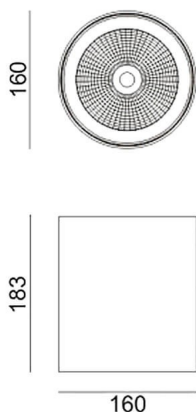

SDOWN

Lavov outdoor wall light from the family SDOWN with a power of 40W and a optic distribution 25°. With a total lumen output of 3250lm and an efficiency of 81,25lm/W. Manufactured in Die Cast Aluminium Body, Front Cover Tempered Glass and finished in Black colour. DALI driver.

Item code	86.OC02.3323.02
Product type	Outdoor
Category	Surface Ceiling Downlight
Family	SDOWN

Pictograms

	50 Hz	220 V	850°	CRI 80
SDCM 3	CE	Driver INCL.		50000h L80B10
IP 65	IK 06			

Dimensions

Product dimensions (mm) diam 160x183mm

Scheme

Product

Real power (W)	40
Real luminous flux (Lm)	3250
Luminous efficiency (Lm/W)	81.25
Beam angle (°)	25°
Life time (h)	50000h L80B10
IP	65
Electrical class insulation	Class I
Colour	Black
Chip Brand	Osram
Control gear included	Yes
Control gear	DALI
Light source	LED
Type of LED	COB
Colour temperature (K)	3000
Colour consistency (SDCM)	SDCM<3
CRI	>80
IK	IK06