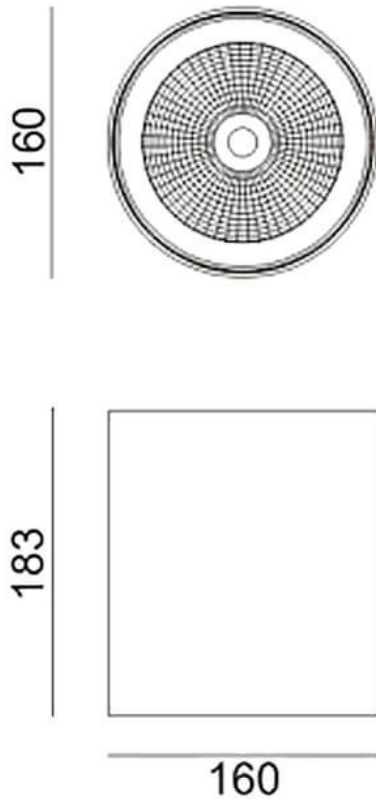

---

---

**Dimensions**

---

<b>Product dimensions (mm)</b>	<b>diam 160x183mm</b>
--------------------------------	-----------------------

---

---

**Scheme**

**SDOWN**

Lavov outdoor wall light from the family SDOWN with a power of 40W and a optic distribution 25°. With a total lumen output of 3250lm and an efficiency of 81,25lm/W. Manufactured in Die Cast Aluminium Body, Front Cover Tempered Glass and finished in Black colour. DALI driver.

<b>Item code</b>	<b>86.OC02.3323.02</b>
<b>Product type</b>	<b>Outdoor</b>
<b>Category</b>	<b>Surface Ceiling Downlight</b>
<b>Family</b>	<b>SDOWN</b>
<b>Pictograms</b>	

<b>Product</b>	
<b>Real power (W)</b>	<b>40</b>
<b>Real luminous flux (Lm)</b>	<b>3250</b>
<b>Luminous efficiency (Lm/W)</b>	<b>81.25</b>
<b>Beam angle (°)</b>	<b>25°</b>
<b>Life time (h)</b>	<b>50000h L80B10</b>
<b>IP</b>	<b>65</b>
<b>Electrical class insulation</b>	<b>Class I</b>
<b>Colour</b>	<b>Black</b>
<b>Chip Brand</b>	<b>Osram</b>
<b>Control gear included</b>	<b>Yes</b>
<b>Control gear</b>	<b>DALI</b>
<b>Light source</b>	<b>LED</b>
<b>Type of LED</b>	<b>COB</b>
<b>Colour temperature (K)</b>	<b>3000</b>
<b>Colour consistency (SDCM)</b>	<b>SDCM&lt;3</b>
<b>CRI</b>	<b>&gt;80</b>
<b>IK</b>	<b>IK06</b>