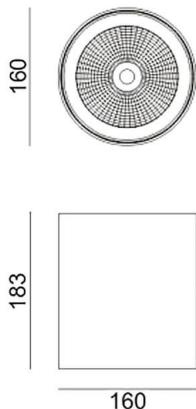

**SDOWN**

Lavov outdoor wall light from the family SDOWN with a power of 40W and a optic distribution 25°. With a total lumen output of 3250lm and an efficiency of 81,25lm/W. Manufactured in Die Cast Aluminium Body, Front Cover Tempered Glass and finished in Black colour. DALI driver.

<b>Item code</b>	<b>86.OC02.3323.02</b>
<b>Product type</b>	<b>Outdoor</b>
<b>Category</b>	<b>Surface Ceiling Downlight</b>
<b>Family</b>	<b>SDOWN</b>
<b>Pictograms</b>	

**Dimensions**

**Product dimensions (mm) diam 160x183mm**

**Scheme**

**Product**

<b>Real power (W)</b>	<b>40</b>
<b>Real luminous flux (Lm)</b>	<b>3250</b>
<b>Luminous efficiency (Lm/W)</b>	<b>81.25</b>
<b>Beam angle (°)</b>	<b>25°</b>
<b>Life time (h)</b>	<b>50000h L80B10</b>
<b>IP</b>	<b>65</b>
<b>Electrical class insulation</b>	<b>Class I</b>
<b>Colour</b>	<b>Black</b>
<b>Chip Brand</b>	<b>Osram</b>
<b>Control gear included</b>	<b>Yes</b>
<b>Control gear</b>	<b>DALI</b>
<b>Light source</b>	<b>LED</b>
<b>Type of LED</b>	<b>COB</b>
<b>Colour temperature (K)</b>	<b>3000</b>
<b>Colour consistency (SDCM)</b>	<b>SDCM&lt;3</b>
<b>CRI</b>	<b>&gt;80</b>
<b>IK</b>	<b>IK06</b>