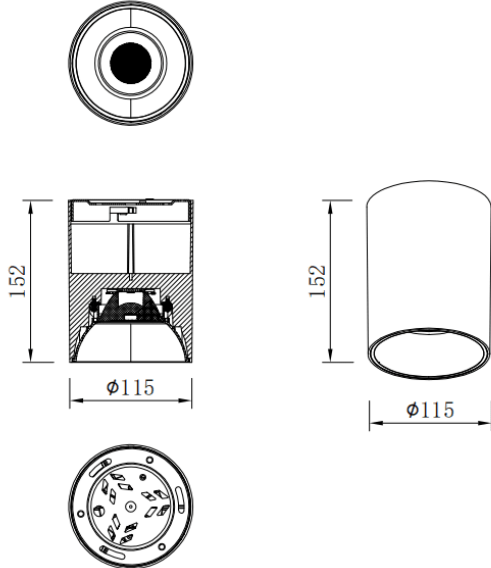

**SDOWN**

Lavov Ceiling downlight from the family SDOWN with a power of 30W and a 40 beam angle. Finished in Black colour. Dimensions Ø115X152 mm .. With a total lumen output of 2400lm and a luminous efficiency of 80lm/W. CCT 3000K. Driver DALI. Made in Die Cast Aluminium Body, Front Cover Tempered Glass. .IP65.

**Dimensions**

**Product dimensions (mm)**      **Ø115X152 mm**

**Scheme**

<b>Item code</b>	<b>86.OC02.3323.02</b>
<b>Product type</b>	<b>Outdoor</b>
<b>Category</b>	<b>Surface Ceiling Downlight</b>
<b>Family</b>	<b>SDOWN</b>
<b>Pictograms</b>	

<b>Product</b>	
<b>Real power (W)</b>	<b>30</b>
<b>Real luminous flux (Lm)</b>	<b>2400</b>
<b>Luminous efficiency (Lm/W)</b>	<b>80</b>
<b>Beam angle (°)</b>	<b>40</b>
<b>Life time (h)</b>	<b>50000h L80B10</b>
<b>IP</b>	<b>IP65</b>
<b>Colour</b>	<b>Black</b>
<b>Control gear included</b>	<b>Yes</b>
<b>Control gear</b>	<b>DALI</b>
<b>Light source</b>	<b>LED</b>
<b>Type of LED</b>	<b>COB</b>
<b>Colour temperature (K)</b>	<b>3000</b>
<b>Colour consistency (SDCM)</b>	<b>SDCM3</b>
<b>CRI</b>	<b>80</b>