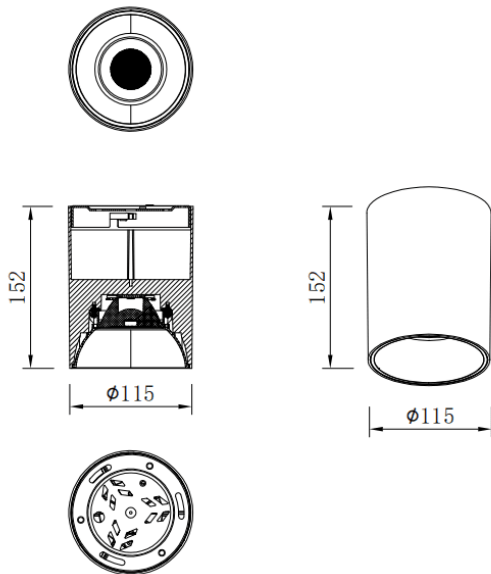

SDOWN

Lavov Ceiling downlight from the family SDOWN with a power of 30W and a 40 beam angle. Finished in Silver colour. Dimensions Ø115X152 mm .. With a total lumen output of 2400lm and a luminous efficiency of 80lm/W. CCT 3000K. Driver DALI. Made in Die Cast Aluminium Body, Front Cover Tempered Glass. .IP65.

Dimensions

Product dimensions (mm) **Ø115X152 mm**

Scheme

Item code	86.OC02.3323.03
Product type	Outdoor
Category	Surface Ceiling Downlight
Family	SDOWN
Pictograms	

Product	
Real power (W)	30
Real luminous flux (Lm)	2400
Luminous efficiency (Lm/W)	80
Beam angle (°)	40
Life time (h)	50000h L80B10
IP	IP65
Colour	Silver
Control gear included	Yes
Control gear	DALI
Colour temperature (K)	3000
Colour consistency (SDCM)	SDCM<3
CRI	80