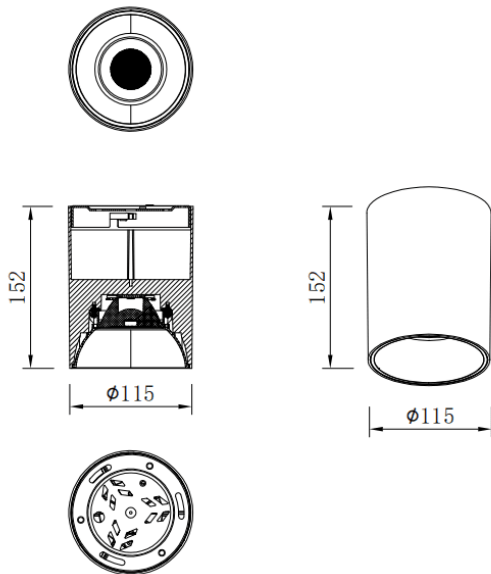

SDOWN

Lavov Ceiling downlight from the family SDOWN with a power of 30W and a 40 beam angle. Finished in Silver colour. Dimensions Ø115X152 mm .. With a total lumen output of 2400lm and a luminous efficiency of 80lm/W. CCT 3000K. Driver DALI. Made in Die Cast Aluminium Body, Front Cover Tempered Glass. .IP65.

Dimensions

Product dimensions (mm) **Ø115X152 mm**

Scheme

Item code	86.OC02.3323.03
Product type	Outdoor
Category	Surface Ceiling Downlight
Family	SDOWN
Pictograms	

Product	
Real power (W)	30
Real luminous flux (Lm)	2400
Luminous efficiency (Lm/W)	80
Beam angle (°)	40
Life time (h)	50000h L80B10
IP	IP65
Colour	Silver
Control gear included	Yes
Control gear	DALI
Light source	LED
Type of LED	COB
Colour temperature (K)	3000
Colour consistency (SDCM)	SDCM3
CRI	80