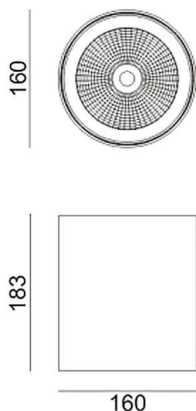

SDOWN

Lavov outdoor wall light from the family SDOWN with a power of 40W and a optic distribution 25°. With a total lumen output of 3250lm and an efficiency of 81,25lm/W. Manufactured in Die Cast Aluminium Body, Front Cover Tempered Glass and finished in Grey colour. DALI driver.

Item code	86.OC02.3323.03
Product type	Outdoor
Category	Surface Ceiling Downlight
Family	SDOWN
Pictograms	

Dimensions

Product dimensions (mm) diam 160x183mm

Scheme

Product

Real power (W)	40
Real luminous flux (Lm)	3250
Luminous efficiency (Lm/W)	81.25
Beam angle (°)	25°
Life time (h)	50000h L80B10
IP	65
Electrical class insulation	Class I
Colour	Grey
Chip Brand	Osram
Control gear included	Yes
Control gear	DALI
Light source	LED
Type of LED	COB
Colour temperature (K)	3000
Colour consistency (SDCM)	SDCM<3
CRI	>80
IK	IK06