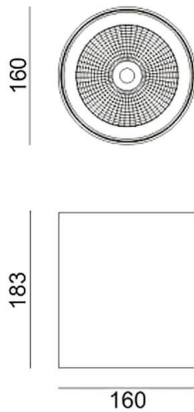

SDOWN

Lavov outdoor wall light from the family SDOWN with a power of 40W and a optic distribution 25°. With a total lumen output of 3250lm and an efficiency of 81,25lm/W. Manufactured in Die Cast Aluminium Body, Front Cover Tempered Glass and finished in Grey colour. DALI driver.

Item code	86.OC02.3323.03
Product type	Outdoor
Category	Surface Ceiling Downlight
Family	SDOWN

Pictograms

Dimensions

Product dimensions (mm) diam 160x183mm

Scheme

Product

Real power (W)	40
Real luminous flux (Lm)	3250
Luminous efficiency (Lm/W)	81.25
Beam angle (°)	25°
Life time (h)	50000h L80B10
IP	65
Electrical class insulation	Class I
Colour	Grey
Chip Brand	Osram
Control gear included	Yes
Control gear	DALI
Light source	LED
Type of LED	COB
Colour temperature (K)	3000
Colour consistency (SDCM)	SDCM<3
CRI	>80
IK	IK06