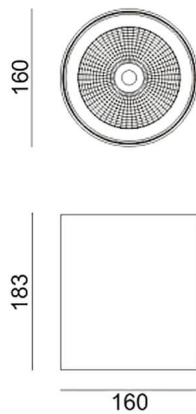

---

**Dimensions**

**Product dimensions (mm)    diam 160x183mm**

---

**Scheme**

---

**Photometry**

## SDOWN

Lavov outdoor wall light from the family SDOWN with a power of 40W and a optic distribution 40°. With a total lumen output of 3250lm and an efficiency of 81,25lm/W. Manufactured in Die Cast Aluminium Body, Front Cover Tempered Glass and finished in White colour. ON-OFF driver.

<b>Item code</b>	<b>86.OC02.3331.01</b>
<b>Product type</b>	<b>Outdoor</b>
<b>Category</b>	<b>Surface Ceiling Downlight</b>
<b>Family</b>	<b>SDOWN</b>
<b>Pictograms</b>	

<b>Product</b>	
<b>Real power (W)</b>	<b>40</b>
<b>Real luminous flux (Lm)</b>	<b>3250</b>
<b>Luminous efficiency (Lm/W)</b>	<b>81.25</b>
<b>Beam angle (°)</b>	<b>40°</b>
<b>Life time (h)</b>	<b>50000h L80B10</b>
<b>IP</b>	<b>65</b>
<b>Electrical class insulation</b>	<b>Class I</b>
<b>Colour</b>	<b>White</b>
<b>Chip Brand</b>	<b>Osram</b>
<b>Control gear included</b>	<b>Yes</b>
<b>Control gear</b>	<b>ON-OFF</b>
<b>Light source</b>	<b>LED</b>
<b>Type of LED</b>	<b>COB</b>
<b>Colour temperature (K)</b>	<b>3000</b>
<b>Colour consistency (SDCM)</b>	<b>SDCM&lt;3</b>
<b>CRI</b>	<b>&gt;80</b>
<b>IK</b>	<b>IK06</b>