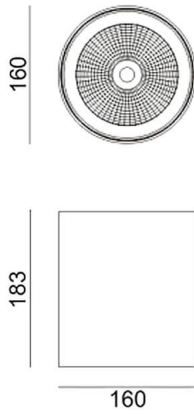

Dimensions

Product dimensions (mm) diam 160x183mm

Scheme

Photometry

**SURFACE CEILING DOWNLIGHT -
SDOWN**

Item code 86.OC02.3331.01

LAVOV
LIGHTING

SDOWN

Lavov outdoor wall light from the family SDOWN with a power of 40W and a optic distribution 40°. With a total lumen output of 3250lm and an efficiency of 81,25lm/W. Manufactured in Die Cast Aluminium Body, Front Cover Tempered Glass and finished in White colour. ON-OFF driver.

Product

Real power (W) 40

Real luminous flux (Lm) 3250

Luminous efficiency (Lm/W) 81.25

Beam angle (°) 40°

Life time (h) 50000h L80B10

IP 65

Electrical class insulation Class I