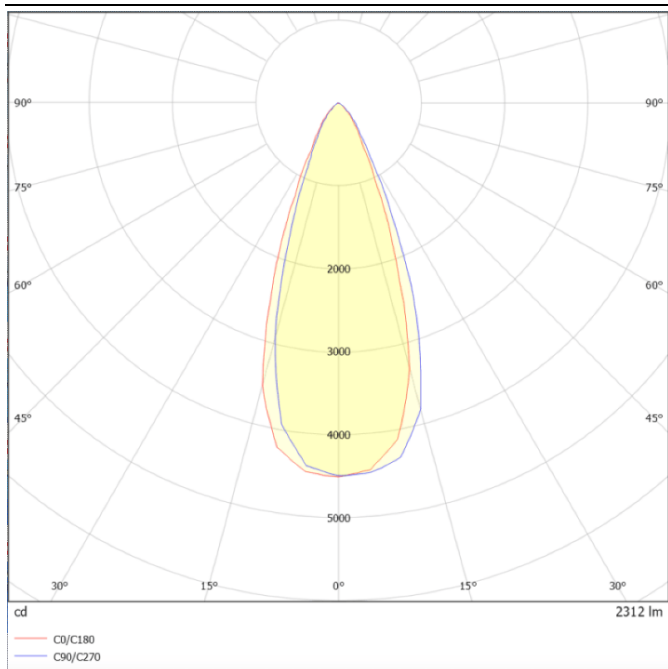

---

**Dimensions**

**Product dimensions (mm)    diam 160x183mm**

---

**Scheme**

---

**Photometry**

## SDOWN

Lavov outdoor wall light from the family SDOWN with a power of 40W and a optic distribution 40°. With a total lumen output of 3250lm and an efficiency of 81,25lm/W. Manufactured in Die Cast Aluminium Body, Front Cover Tempered Glass and finished in White colour. ON-OFF driver.

<b>Item code</b>	<b>86.OC02.3331.01</b>
<b>Product type</b>	<b>Outdoor</b>
<b>Category</b>	<b>Surface Ceiling Downlight</b>
<b>Family</b>	<b>SDOWN</b>
<b>Pictograms</b>	

<b>Product</b>	
<b>Real power (W)</b>	<b>40</b>
<b>Real luminous flux (Lm)</b>	<b>3250</b>
<b>Luminous efficiency (Lm/W)</b>	<b>81.25</b>
<b>Beam angle (°)</b>	<b>40°</b>
<b>Life time (h)</b>	<b>50000h L80B10</b>
<b>IP</b>	<b>65</b>
<b>Electrical class insulation</b>	<b>Class I</b>
<b>Colour</b>	<b>White</b>
<b>Chip Brand</b>	<b>Osram</b>
<b>Control gear included</b>	<b>Yes</b>
<b>Control gear</b>	<b>ON-OFF</b>
<b>Light source</b>	<b>LED</b>
<b>Type of LED</b>	<b>COB</b>
<b>Colour temperature (K)</b>	<b>3000</b>
<b>Colour consistency (SDCM)</b>	<b>SDCM&lt;3</b>
<b>CRI</b>	<b>&gt;80</b>
<b>IK</b>	<b>IK06</b>