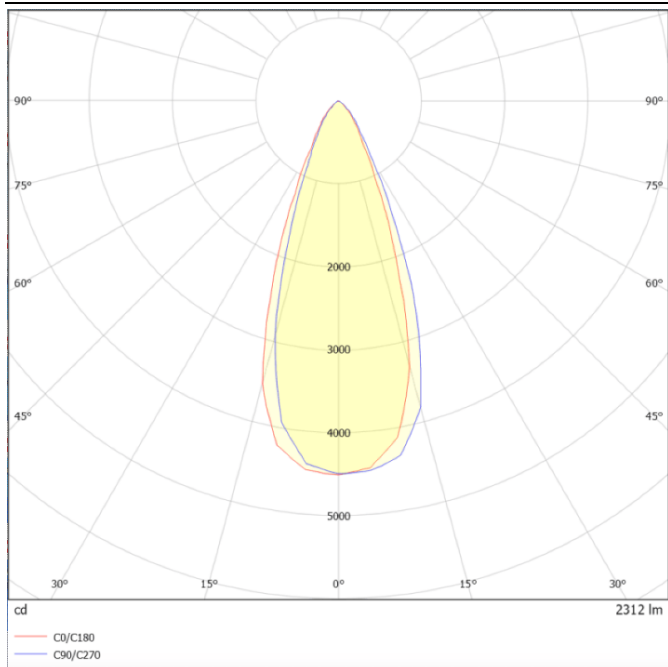

---

**Dimensions**

**Product dimensions (mm)    diam 160x183mm**

---

**Scheme**

---

**Photometry**

## SDOWN

Lavov outdoor wall light from the family SDOWN with a power of 40W and a optic distribution 40°. With a total lumen output of 3250lm and an efficiency of 81,25lm/W. Manufactured in Die Cast Aluminium Body, Front Cover Tempered Glass and finished in White colour. ON-OFF driver.

<b>Item code</b>	<b>86.OC02.3331.01</b>
<b>Product type</b>	<b>Outdoor</b>
<b>Category</b>	<b>Surface Ceiling Downlight</b>
<b>Family</b>	<b>SDOWN</b>
<b>Pictograms</b>	

<b>Product</b>	
<b>Real power (W)</b>	<b>40</b>
<b>Real luminous flux (Lm)</b>	<b>3250</b>
<b>Luminous efficiency (Lm/W)</b>	<b>81.25</b>
<b>Beam angle (°)</b>	<b>40°</b>
<b>Life time (h)</b>	<b>50000h L80B10</b>
<b>IP</b>	<b>65</b>
<b>Electrical class insulation</b>	<b>Class I</b>
<b>Colour</b>	<b>White</b>
<b>Chip Brand</b>	<b>Osram</b>
<b>Control gear included</b>	<b>Yes</b>
<b>Control gear</b>	<b>ON-OFF</b>
<b>Light source</b>	<b>LED</b>
<b>Type of LED</b>	<b>COB</b>
<b>Colour temperature (K)</b>	<b>3000</b>
<b>Colour consistency (SDCM)</b>	<b>SDCM&lt;3</b>
<b>CRI</b>	<b>&gt;80</b>
<b>IK</b>	<b>IK06</b>