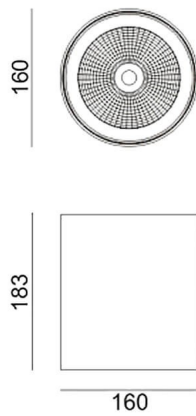

---

**Dimensions**

**Product dimensions (mm)    diam 160x183mm**

---

**Scheme**

---

**Photometry**

## SDOWN

Lavov outdoor wall light from the family SDOWN with a power of 40W and a optic distribution 40°. With a total lumen output of 3250lm and an efficiency of 81,25lm/W. Manufactured in Die Cast Aluminium Body, Front Cover Tempered Glass and finished in White colour. ON-OFF driver.

<b>Item code</b>	<b>86.OC02.3331.01</b>
<b>Product type</b>	<b>Outdoor</b>
<b>Category</b>	<b>Surface Ceiling Downlight</b>
<b>Family</b>	<b>SDOWN</b>
<b>Pictograms</b>	

<b>Product</b>	
<b>Real power (W)</b>	<b>40</b>
<b>Real luminous flux (Lm)</b>	<b>3250</b>
<b>Luminous efficiency (Lm/W)</b>	<b>81.25</b>
<b>Beam angle (°)</b>	<b>40°</b>
<b>Life time (h)</b>	<b>50000h L80B10</b>
<b>IP</b>	<b>65</b>
<b>Electrical class insulation</b>	<b>Class I</b>
<b>Colour</b>	<b>White</b>
<b>Chip Brand</b>	<b>Osram</b>
<b>Control gear included</b>	<b>Yes</b>
<b>Control gear</b>	<b>ON-OFF</b>
<b>Light source</b>	<b>LED</b>
<b>Type of LED</b>	<b>COB</b>
<b>Colour temperature (K)</b>	<b>3000</b>
<b>Colour consistency (SDCM)</b>	<b>SDCM&lt;3</b>
<b>CRI</b>	<b>&gt;80</b>
<b>IK</b>	<b>IK06</b>