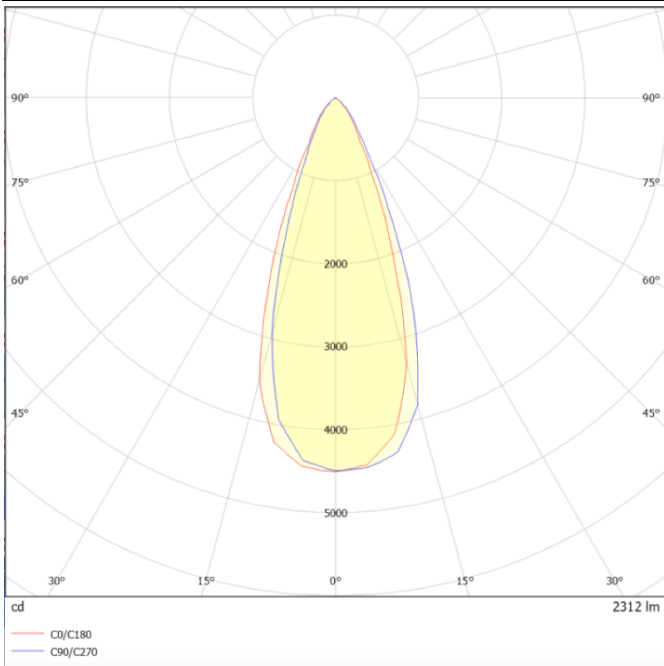

Dimensions

Product dimensions (mm) diam 160x183mm

Scheme

Photometry

**SURFACE CEILING DOWNLIGHT -
SDOWN**

Item code 86.OC02.3331.01

LAVOV
LIGHTING

SDOWN

Lavov outdoor wall light from the family SDOWN with a power of 40W and a optic distribution 40°. With a total lumen output of 3250lm and an efficiency of 81,25lm/W. Manufactured in Die Cast Aluminium Body, Front Cover Tempered Glass and finished in White colour. ON-OFF driver.

Item code 86.OC02.3331.01

Product type Outdoor

Category Surface Ceiling Downlight

Family SDOWN

Pictograms

- 50/60 Hz
- 220/240 V
- 850°
- CRI 80
- SDCM 3
- CE
- Driver INCL.
- 50000h L80B10
- IP 65
- IK 06

Product

Real power (W) 40

Real luminous flux (Lm) 3250

Luminous efficiency (Lm/W) 81.25

Beam angle (°) 40°

Life time (h) 50000h L80B10

IP 65

Electrical class insulation Class I