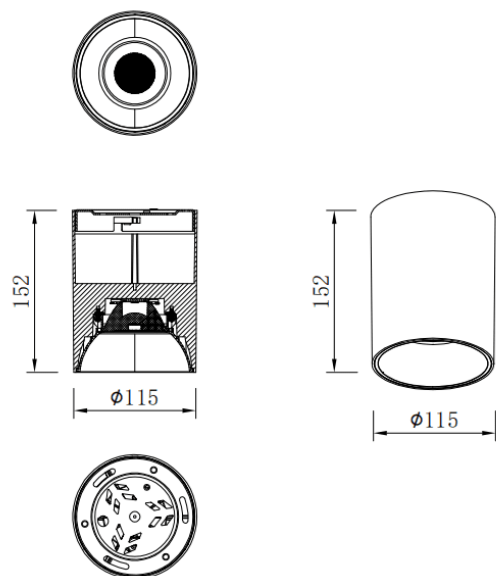

SDOWN

Lavov Ceiling downlight from the family SDOWN with a power of 30W and a 60 beam angle. Finished in White colour. Dimensions Ø115X152 mm .. With a total lumen output of 2400lm and a luminous efficiency of 80lm/W. CCT 3000K. Driver ON-OFF. Made in Die Cast Aluminium Body, Front Cover Tempered Glass. .IP65.

Item code	86.OC02.3331.01
Product type	Outdoor
Category	Surface Ceiling Downlight
Family	SDOWN
Pictograms	

Dimensions

Product dimensions (mm) **Ø115X152 mm**

Scheme

Product

Real power (W)	30
Real luminous flux (Lm)	2400
Luminous efficiency (Lm/W)	80
Beam angle (°)	60
Life time (h)	50000h L80B10
IP	IP65
Colour	White
Control gear included	Yes
Control gear	ON-OFF
Light source	LED
Type of LED	COB
Colour temperature (K)	3000
Colour consistency (SDCM)	SDCM3
CRI	80

Photometry

**SURFACE CEILING DOWNLIGHT -
SDOWN**

Item code 86.OC02.3331.01