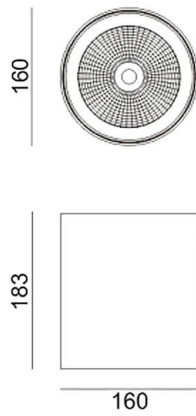

---

**Dimensions**

**Product dimensions (mm) diam 160x183mm**

---

**Scheme**

---

**Photometry**

**SURFACE CEILING DOWNLIGHT -  
SDOWN**

Item code 86.OC02.3331.02

**LAVOV**  
LIGHTING

**SDOWN**

Lavov outdoor wall light from the family SDOWN with a power of 40W and a optic distribution 40°. With a total lumen output of 3250lm and an efficiency of 81,25lm/W. Manufactured in Die Cast Aluminium Body, Front Cover Tempered Glass and finished in Black colour. ON-OFF driver.

**Product**

**Real power (W)** 40

**Real luminous flux (Lm)** 3250

**Luminous efficiency (Lm/W)** 81.25

**Beam angle (°)** 40°

**Life time (h)** 50000h L80B10

**IP** 65

**Electrical class insulation** Class I