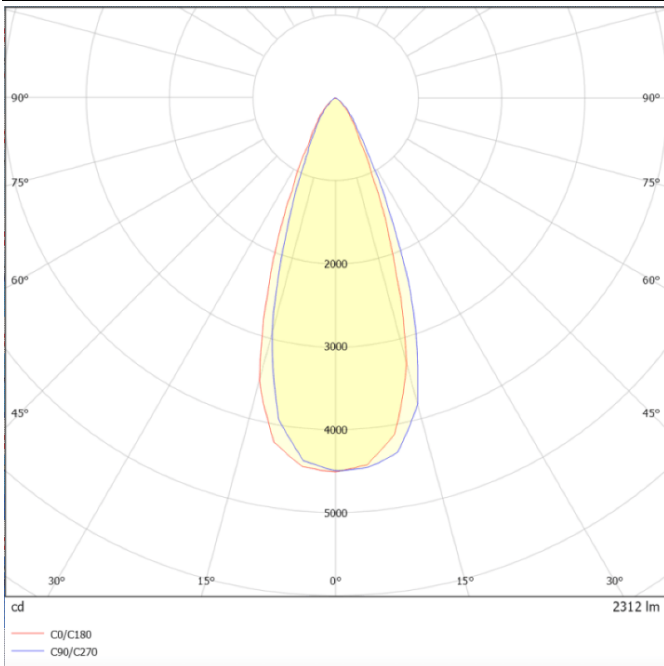

---

**Dimensions**

**Product dimensions (mm) diam 160x183mm**

---

**Scheme**

---

**Photometry**

**SURFACE CEILING DOWNLIGHT -  
SDOWN**

Item code 86.OC02.3331.02

**LAVOV**  
LIGHTING

**SDOWN**

Lavov outdoor wall light from the family SDOWN with a power of 40W and a optic distribution 40°. With a total lumen output of 3250lm and an efficiency of 81,25lm/W. Manufactured in Die Cast Aluminium Body, Front Cover Tempered Glass and finished in Black colour. ON-OFF driver.

**Product**

**Real power (W)** 40

**Real luminous flux (Lm)** 3250

**Luminous efficiency (Lm/W)** 81.25

**Beam angle (°)** 40°

**Life time (h)** 50000h L80B10

**IP** 65

**Electrical class insulation** Class I