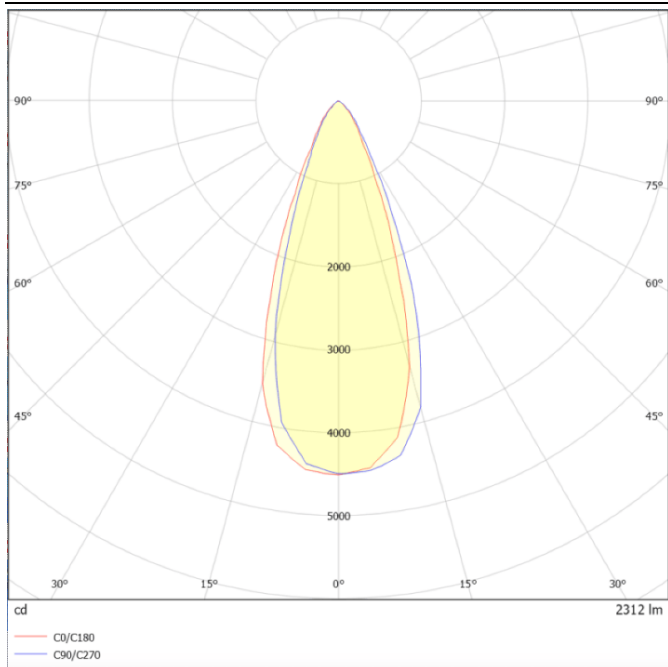

Dimensions

Product dimensions (mm) diam 160x183mm

Scheme

Photometry

SDOWN

Lavov outdoor wall light from the family SDOWN with a power of 40W and a optic distribution 40°. With a total lumen output of 3250lm and an efficiency of 81,25lm/W. Manufactured in Die Cast Aluminium Body, Front Cover Tempered Glass and finished in Black colour. ON-OFF driver.

Item code	86.OC02.3331.02
Product type	Outdoor
Category	Surface Ceiling Downlight
Family	SDOWN
Pictograms	

Product	
Real power (W)	40
Real luminous flux (Lm)	3250
Luminous efficiency (Lm/W)	81.25
Beam angle (°)	40°
Life time (h)	50000h L80B10
IP	65
Electrical class insulation	Class I
Colour	Black
Chip Brand	Osram
Control gear included	Yes
Control gear	ON-OFF
Light source	LED
Type of LED	COB
Colour temperature (K)	3000
Colour consistency (SDCM)	SDCM<3
CRI	>80
IK	IK06