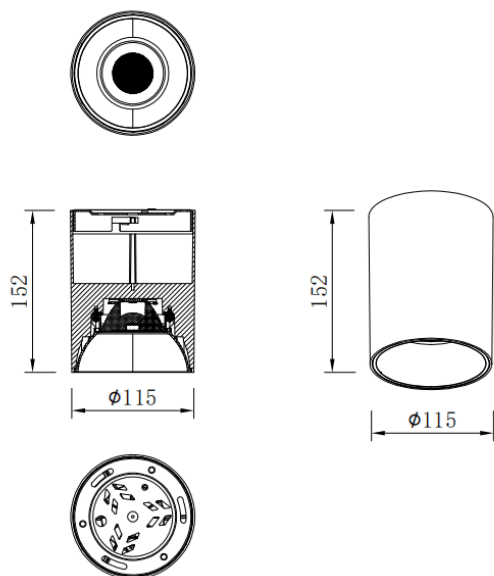

**SDOWN**

Lavov Ceiling downlight from the family SDOWN with a power of 30W and a 60 beam angle. Finished in Black colour. Dimensions Ø115X152 mm .. With a total lumen output of 2400lm and a luminous efficiency of 80lm/W. CCT 3000K. Driver ON-OFF. Made in Die Cast Aluminium Body, Front Cover Tempered Glass. .IP65.

<b>Item code</b>	<b>86.OC02.3331.02</b>
<b>Product type</b>	<b>Outdoor</b>
<b>Category</b>	<b>Surface Ceiling Downlight</b>
<b>Family</b>	<b>SDOWN</b>
<b>Pictograms</b>	

**Dimensions**

**Product dimensions (mm)**      **Ø115X152 mm**

**Scheme**

**Product**

<b>Real power (W)</b>	<b>30</b>
<b>Real luminous flux (Lm)</b>	<b>2400</b>
<b>Luminous efficiency (Lm/W)</b>	<b>80</b>
<b>Beam angle (°)</b>	<b>60</b>
<b>Life time (h)</b>	<b>50000h L80B10</b>
<b>IP</b>	<b>IP65</b>
<b>Colour</b>	<b>Black</b>
<b>Control gear included</b>	<b>Yes</b>
<b>Control gear</b>	<b>ON-OFF</b>
<b>Light source</b>	<b>LED</b>
<b>Type of LED</b>	<b>COB</b>
<b>Colour temperature (K)</b>	<b>3000</b>
<b>Colour consistency (SDCM)</b>	<b>SDCM3</b>
<b>CRI</b>	<b>80</b>