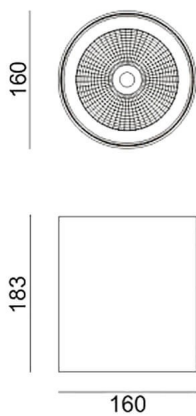

---

**Dimensions**

**Product dimensions (mm)    diam 160x183mm**

---

**Scheme**

---

**Photometry**

## SDOWN

Lavov outdoor wall light from the family SDOWN with a power of 40W and a optic distribution 40°. With a total lumen output of 3250lm and an efficiency of 81,25lm/W. Manufactured in Die Cast Aluminium Body, Front Cover Tempered Glass and finished in Black colour. ON-OFF driver.

<b>Item code</b>	<b>86.OC02.3331.02</b>
<b>Product type</b>	<b>Outdoor</b>
<b>Category</b>	<b>Surface Ceiling Downlight</b>
<b>Family</b>	<b>SDOWN</b>
<b>Pictograms</b>	

<b>Product</b>	
<b>Real power (W)</b>	<b>40</b>
<b>Real luminous flux (Lm)</b>	<b>3250</b>
<b>Luminous efficiency (Lm/W)</b>	<b>81.25</b>
<b>Beam angle (°)</b>	<b>40°</b>
<b>Life time (h)</b>	<b>50000h L80B10</b>
<b>IP</b>	<b>65</b>
<b>Electrical class insulation</b>	<b>Class I</b>
<b>Colour</b>	<b>Black</b>
<b>Chip Brand</b>	<b>Osram</b>
<b>Control gear included</b>	<b>Yes</b>
<b>Control gear</b>	<b>ON-OFF</b>
<b>Light source</b>	<b>LED</b>
<b>Type of LED</b>	<b>COB</b>
<b>Colour temperature (K)</b>	<b>3000</b>
<b>Colour consistency (SDCM)</b>	<b>SDCM&lt;3</b>
<b>CRI</b>	<b>&gt;80</b>
<b>IK</b>	<b>IK06</b>