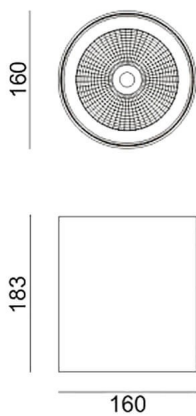

Dimensions

Product dimensions (mm) diam 160x183mm

Scheme

Photometry

SDOWN

Lavov outdoor wall light from the family SDOWN with a power of 40W and a optic distribution 40°. With a total lumen output of 3250lm and an efficiency of 81,25lm/W. Manufactured in Die Cast Aluminium Body, Front Cover Tempered Glass and finished in Black colour. ON-OFF driver.

Item code	86.OC02.3331.02
Product type	Outdoor
Category	Surface Ceiling Downlight
Family	SDOWN
Pictograms	

Product	
Real power (W)	40
Real luminous flux (Lm)	3250
Luminous efficiency (Lm/W)	81.25
Beam angle (°)	40°
Life time (h)	50000h L80B10
IP	65
Electrical class insulation	Class I
Colour	Black
Chip Brand	Osram
Control gear included	Yes
Control gear	ON-OFF
Light source	LED
Type of LED	COB
Colour temperature (K)	3000
Colour consistency (SDCM)	SDCM<3
CRI	>80
IK	IK06