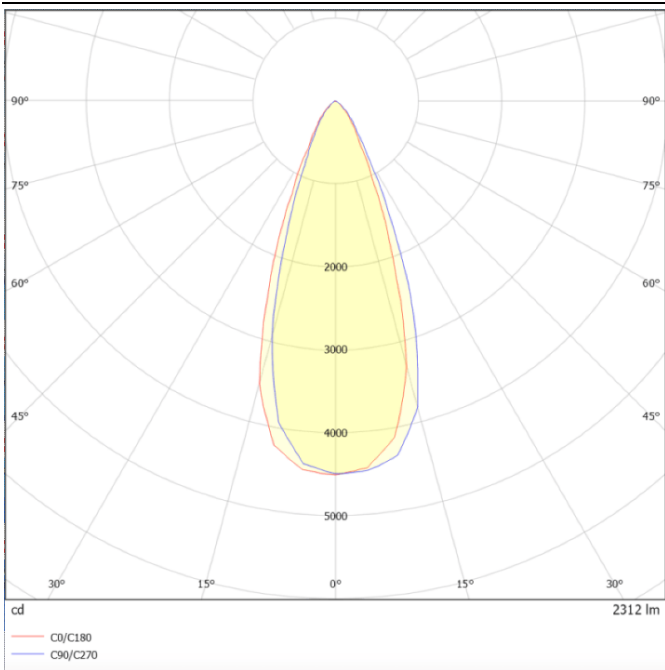

---

**Dimensions**

**Product dimensions (mm)    diam 160x183mm**

---

**Scheme**

---

**Photometry**

## SDOWN

Lavov outdoor wall light from the family SDOWN with a power of 40W and a optic distribution 40°. With a total lumen output of 3250lm and an efficiency of 81,25lm/W. Manufactured in Die Cast Aluminium Body, Front Cover Tempered Glass and finished in Black colour. ON-OFF driver.

<b>Item code</b>	<b>86.OC02.3331.02</b>
<b>Product type</b>	<b>Outdoor</b>
<b>Category</b>	<b>Surface Ceiling Downlight</b>
<b>Family</b>	<b>SDOWN</b>
<b>Pictograms</b>	

<b>Product</b>	
<b>Real power (W)</b>	<b>40</b>
<b>Real luminous flux (Lm)</b>	<b>3250</b>
<b>Luminous efficiency (Lm/W)</b>	<b>81.25</b>
<b>Beam angle (°)</b>	<b>40°</b>
<b>Life time (h)</b>	<b>50000h L80B10</b>
<b>IP</b>	<b>65</b>
<b>Electrical class insulation</b>	<b>Class I</b>
<b>Colour</b>	<b>Black</b>
<b>Chip Brand</b>	<b>Osram</b>
<b>Control gear included</b>	<b>Yes</b>
<b>Control gear</b>	<b>ON-OFF</b>
<b>Light source</b>	<b>LED</b>
<b>Type of LED</b>	<b>COB</b>
<b>Colour temperature (K)</b>	<b>3000</b>
<b>Colour consistency (SDCM)</b>	<b>SDCM&lt;3</b>
<b>CRI</b>	<b>&gt;80</b>
<b>IK</b>	<b>IK06</b>