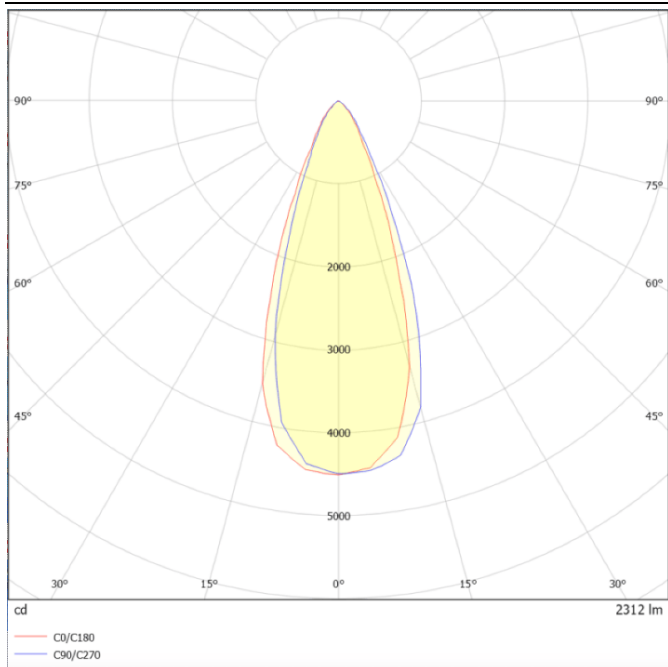

Dimensions

Product dimensions (mm) diam 160x183mm

Scheme

Photometry

SDOWN

Lavov outdoor wall light from the family SDOWN with a power of 40W and a optic distribution 40°. With a total lumen output of 3250lm and an efficiency of 81,25lm/W. Manufactured in Die Cast Aluminium Body, Front Cover Tempered Glass and finished in Grey colour. ON-OFF driver.

Item code	86.OC02.3331.03
Product type	Outdoor
Category	Surface Ceiling Downlight
Family	SDOWN
Pictograms	

Product	
Real power (W)	40
Real luminous flux (Lm)	3250
Luminous efficiency (Lm/W)	81.25
Beam angle (°)	40°
Life time (h)	50000h L80B10
IP	65
Electrical class insulation	Class I
Colour	Grey
Chip Brand	Osram
Control gear included	Yes
Control gear	ON-OFF
Light source	LED
Type of LED	COB
Colour temperature (K)	3000
Colour consistency (SDCM)	SDCM<3
CRI	>80
IK	IK06