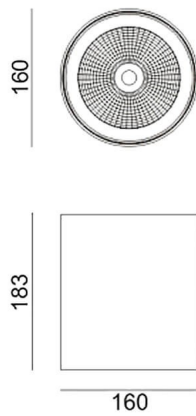

Dimensions

Product dimensions (mm) diam 160x183mm

Scheme

Photometry

SDOWN

Lavov outdoor wall light from the family SDOWN with a power of 40W and a optic distribution 40°. With a total lumen output of 3250lm and an efficiency of 81,25lm/W. Manufactured in Die Cast Aluminium Body, Front Cover Tempered Glass and finished in Grey colour. ON-OFF driver.

Item code	86.OC02.3331.03
Product type	Outdoor
Category	Surface Ceiling Downlight
Family	SDOWN
Pictograms	

Product	
Real power (W)	40
Real luminous flux (Lm)	3250
Luminous efficiency (Lm/W)	81.25
Beam angle (°)	40°
Life time (h)	50000h L80B10
IP	65
Electrical class insulation	Class I
Colour	Grey
Chip Brand	Osram
Control gear included	Yes
Control gear	ON-OFF
Light source	LED
Type of LED	COB
Colour temperature (K)	3000
Colour consistency (SDCM)	SDCM<3
CRI	>80
IK	IK06