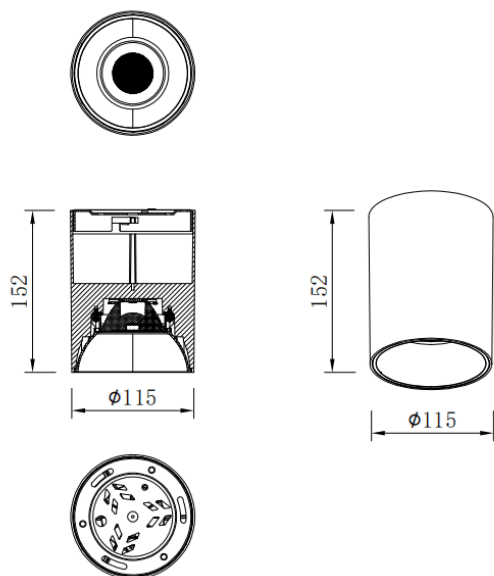

**SDOWN**

Lavov Ceiling downlight from the family SDOWN with a power of 30W and a 60 beam angle. Finished in Silver colour. Dimensions Ø115X152 mm .. With a total lumen output of 2400lm and a luminous efficiency of 80lm/W. CCT 3000K. Driver ON-OFF. Made in Die Cast Aluminium Body, Front Cover Tempered Glass. .IP65.

<b>Item code</b>	<b>86.OC02.3331.03</b>
<b>Product type</b>	<b>Outdoor</b>
<b>Category</b>	<b>Surface Ceiling Downlight</b>
<b>Family</b>	<b>SDOWN</b>
<b>Pictograms</b>	

**Dimensions**

**Product dimensions (mm)**      **Ø115X152 mm**

**Scheme**

**Product**

<b>Real power (W)</b>	<b>30</b>
<b>Real luminous flux (Lm)</b>	<b>2400</b>
<b>Luminous efficiency (Lm/W)</b>	<b>80</b>
<b>Beam angle (°)</b>	<b>60</b>
<b>Life time (h)</b>	<b>50000h L80B10</b>
<b>IP</b>	<b>IP65</b>
<b>Colour</b>	<b>Silver</b>
<b>Control gear included</b>	<b>Yes</b>
<b>Control gear</b>	<b>ON-OFF</b>
<b>Light source</b>	<b>LED</b>
<b>Type of LED</b>	<b>COB</b>
<b>Colour temperature (K)</b>	<b>3000</b>
<b>Colour consistency (SDCM)</b>	<b>SDCM3</b>
<b>CRI</b>	<b>80</b>