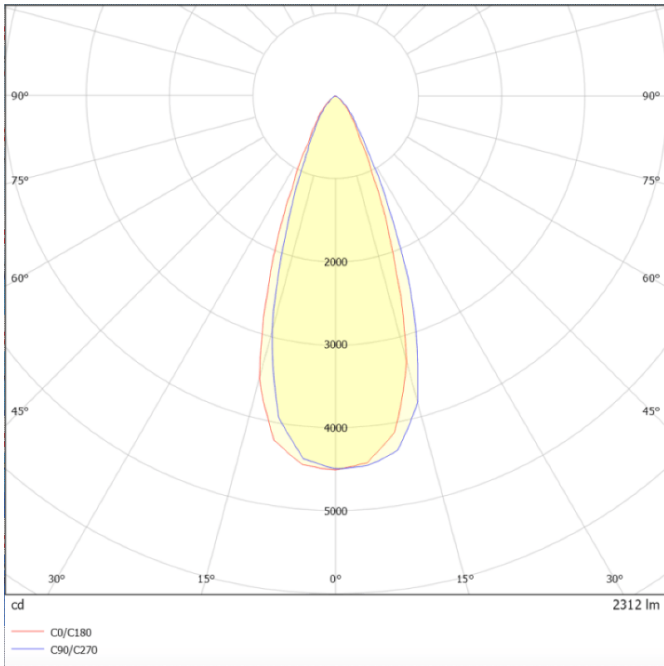

Dimensions

Product dimensions (mm) diam 160x183mm

Scheme

Photometry

**SURFACE CEILING DOWNLIGHT -
SDOWN**

Item code 86.OC02.3331.03

LAVOV
LIGHTING

SDOWN

Lavov outdoor wall light from the family SDOWN with a power of 40W and a optic distribution 40°. With a total lumen output of 3250lm and an efficiency of 81,25lm/W. Manufactured in Die Cast Aluminium Body, Front Cover Tempered Glass and finished in Grey colour. ON-OFF driver.

Item code 86.OC02.3331.03

Product type Outdoor

Category Surface Ceiling Downlight

Family SDOWN

Pictograms

Product

Real power (W) 40

Real luminous flux (Lm) 3250

Luminous efficiency (Lm/W) 81.25

Beam angle (°) 40°

Life time (h) 50000h L80B10

IP 65

Electrical class insulation Class I

Colour Grey

Chip Brand Osram

Control gear included Yes