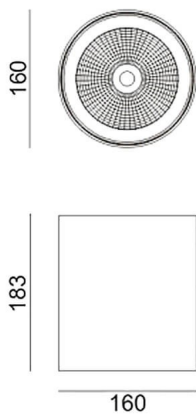

Dimensions

Product dimensions (mm) diam 160x183mm

Scheme

Photometry

**SURFACE CEILING DOWNLIGHT -
SDOWN**

Item code 86.OC02.3331.03

LAVOV
LIGHTING

SDOWN

Lavov outdoor wall light from the family SDOWN with a power of 40W and a optic distribution 40°. With a total lumen output of 3250lm and an efficiency of 81,25lm/W. Manufactured in Die Cast Aluminium Body, Front Cover Tempered Glass and finished in Grey colour. ON-OFF driver.

Item code 86.OC02.3331.03

Product type Outdoor

Category Surface Ceiling Downlight

Family SDOWN

Pictograms

Product

Real power (W) 40

Real luminous flux (Lm) 3250