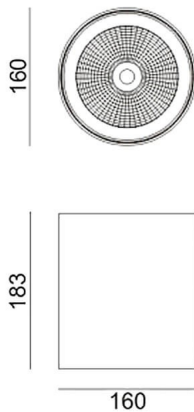

SDOWN

Lavov outdoor wall light from the family SDOWN with a power of 40W and a optic distribution 40°. With a total lumen output of 3250lm and an efficiency of 81,25lm/W. Manufactured in Die Cast Aluminium Body, Front Cover Tempered Glass and finished in White colour. DALI driver.

Item code	86.OC02.3333.01
Product type	Outdoor
Category	Surface Ceiling Downlight
Family	SDOWN
Pictograms	

Dimensions

Product dimensions (mm) diam 160x183mm

Scheme

Product

Real power (W)	40
Real luminous flux (Lm)	3250
Luminous efficiency (Lm/W)	81.25
Beam angle (°)	40°
Life time (h)	50000h L80B10
IP	65
Electrical class insulation	Class I
Colour	White
Chip Brand	Osram
Control gear included	Yes
Control gear	DALI
Light source	LED
Type of LED	COB
Colour temperature (K)	3000
Colour consistency (SDCM)	SDCM<3
CRI	>80
IK	IK06