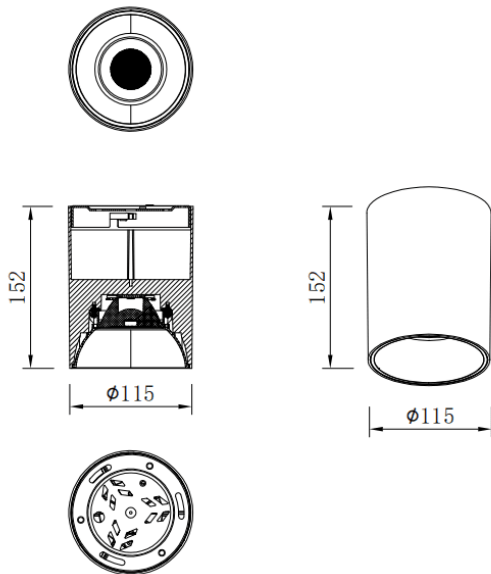

SDOWN

Lavov Ceiling downlight from the family SDOWN with a power of 30W and a 60 beam angle. Finished in White colour. Dimensions Ø115X152 mm .. With a total lumen output of 2400lm and a luminous efficiency of 80lm/W. CCT 3000K. Driver DALI. Made in Die Cast Aluminium Body, Front Cover Tempered Glass. .IP65.

Dimensions

Product dimensions (mm) **Ø115X152 mm**

Scheme

Item code	86.OC02.3333.01
Product type	Outdoor
Category	Surface Ceiling Downlight
Family	SDOWN
Pictograms	

Product	
Real power (W)	30
Real luminous flux (Lm)	2400
Luminous efficiency (Lm/W)	80
Beam angle (°)	60
Life time (h)	50000h L80B10
IP	IP65
Colour	White
Control gear included	Yes
Control gear	DALI
Light source	LED
Type of LED	COB
Colour temperature (K)	3000
Colour consistency (SDCM)	SDCM3
CRI	80