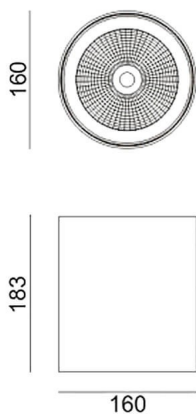

**SDOWN**

Lavov outdoor wall light from the family SDOWN with a power of 40W and a optic distribution 40°. With a total lumen output of 3250lm and an efficiency of 81,25lm/W. Manufactured in Die Cast Aluminium Body, Front Cover Tempered Glass and finished in White colour. DALI driver.

<b>Item code</b>	<b>86.OC02.3333.01</b>
<b>Product type</b>	<b>Outdoor</b>
<b>Category</b>	<b>Surface Ceiling Downlight</b>
<b>Family</b>	<b>SDOWN</b>

**Pictograms**

**Dimensions**

**Product dimensions (mm) diam 160x183mm**

**Scheme**

**Product**

<b>Real power (W)</b>	<b>40</b>
<b>Real luminous flux (Lm)</b>	<b>3250</b>
<b>Luminous efficiency (Lm/W)</b>	<b>81.25</b>
<b>Beam angle (°)</b>	<b>40°</b>
<b>Life time (h)</b>	<b>50000h L80B10</b>
<b>IP</b>	<b>65</b>
<b>Electrical class insulation</b>	<b>Class I</b>
<b>Colour</b>	<b>White</b>
<b>Chip Brand</b>	<b>Osram</b>
<b>Control gear included</b>	<b>Yes</b>
<b>Control gear</b>	<b>DALI</b>
<b>Light source</b>	<b>LED</b>
<b>Type of LED</b>	<b>COB</b>
<b>Colour temperature (K)</b>	<b>3000</b>
<b>Colour consistency (SDCM)</b>	<b>SDCM&lt;3</b>
<b>CRI</b>	<b>&gt;80</b>
<b>IK</b>	<b>IK06</b>