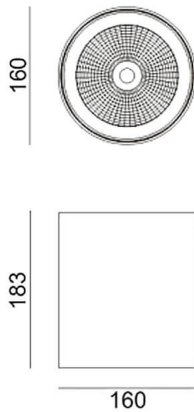

SDOWN

Lavov outdoor wall light from the family SDOWN with a power of 40W and a optic distribution 40°. With a total lumen output of 3250lm and an efficiency of 81,25lm/W. Manufactured in Die Cast Aluminium Body, Front Cover Tempered Glass and finished in White colour. DALI driver.

Item code	86.OC02.3333.01
Product type	Outdoor
Category	Surface Ceiling Downlight
Family	SDOWN

Pictograms

Dimensions

Product dimensions (mm) diam 160x183mm

Scheme

Product

Real power (W)	40
Real luminous flux (Lm)	3250
Luminous efficiency (Lm/W)	81.25
Beam angle (°)	40°
Life time (h)	50000h L80B10
IP	65
Electrical class insulation	Class I
Colour	White
Chip Brand	Osram
Control gear included	Yes
Control gear	DALI
Light source	LED
Type of LED	COB
Colour temperature (K)	3000
Colour consistency (SDCM)	SDCM<3
CRI	>80
IK	IK06