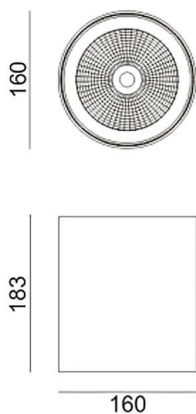

SDOWN

Lavov outdoor wall light from the family SDOWN with a power of 40W and a optic distribution 40°. With a total lumen output of 3250lm and an efficiency of 81,25lm/W. Manufactured in Die Cast Aluminium Body, Front Cover Tempered Glass and finished in White colour. DALI driver.

Item code	86.OC02.3333.01
Product type	Outdoor
Category	Surface Ceiling Downlight
Family	SDOWN

Pictograms

Dimensions

Product dimensions (mm) diam 160x183mm

Scheme

Product

Real power (W)	40
Real luminous flux (Lm)	3250
Luminous efficiency (Lm/W)	81.25
Beam angle (°)	40°
Life time (h)	50000h L80B10
IP	65
Electrical class insulation	Class I
Colour	White
Chip Brand	Osram
Control gear included	Yes
Control gear	DALI
Light source	LED
Type of LED	COB
Colour temperature (K)	3000
Colour consistency (SDCM)	SDCM<3
CRI	>80
IK	IK06