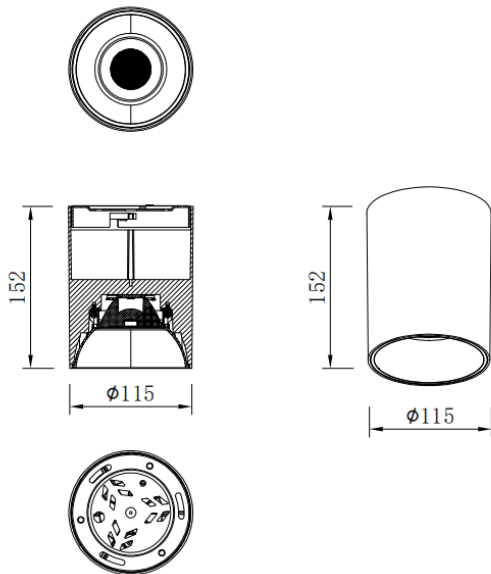

SDOWN

Lavov Ceiling downlight from the family SDOWN with a power of 30W and a 60 beam angle. Finished in White colour. Dimensions Ø115X152 mm .. With a total lumen output of 2400lm and a luminous efficiency of 80lm/W. CCT 3000K. Driver DALI. Made in Die Cast Aluminium Body, Front Cover Tempered Glass. .IP65.

Dimensions

Product dimensions (mm) **Ø115X152 mm**

Scheme

Item code	86.OC02.3333.01
Product type	Outdoor
Category	Surface Ceiling Downlight
Family	SDOWN

Pictograms

Product	
Real power (W)	30
Real luminous flux (Lm)	2400
Luminous efficiency (Lm/W)	80
Beam angle (°)	60
Life time (h)	50000h L80B10
IP	IP65
Colour	White
Control gear included	Yes
Control gear	DALI
Colour temperature (K)	3000
Colour consistency (SDCM)	SDCM<3
CRI	80