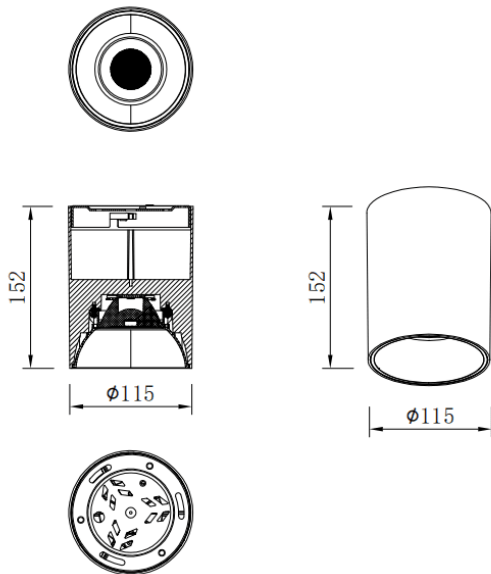

**SDOWN**

Lavov Ceiling downlight from the family SDOWN with a power of 30W and a 60 beam angle. Finished in Black colour. Dimensions Ø115X152 mm .. With a total lumen output of 2400lm and a luminous efficiency of 80lm/W. CCT 3000K. Driver DALI. Made in Die Cast Aluminium Body, Front Cover Tempered Glass. .IP65.

**Dimensions**

**Product dimensions (mm)**      **Ø115X152 mm**

**Scheme**

<b>Item code</b>	<b>86.OC02.3333.02</b>
<b>Product type</b>	<b>Outdoor</b>
<b>Category</b>	<b>Surface Ceiling Downlight</b>
<b>Family</b>	<b>SDOWN</b>
<b>Pictograms</b>	

<b>Product</b>	
<b>Real power (W)</b>	<b>30</b>
<b>Real luminous flux (Lm)</b>	<b>2400</b>
<b>Luminous efficiency (Lm/W)</b>	<b>80</b>
<b>Beam angle (°)</b>	<b>60</b>
<b>Life time (h)</b>	<b>50000h L80B10</b>
<b>IP</b>	<b>IP65</b>
<b>Colour</b>	<b>Black</b>
<b>Control gear included</b>	<b>Yes</b>
<b>Control gear</b>	<b>DALI</b>
<b>Light source</b>	<b>LED</b>
<b>Type of LED</b>	<b>COB</b>
<b>Colour temperature (K)</b>	<b>3000</b>
<b>Colour consistency (SDCM)</b>	<b>SDCM3</b>
<b>CRI</b>	<b>80</b>