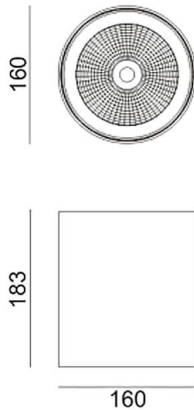

**SDOWN**

Lavov outdoor wall light from the family SDOWN with a power of 40W and a optic distribution 40°. With a total lumen output of 3250lm and an efficiency of 81,25lm/W. Manufactured in Die Cast Aluminium Body, Front Cover Tempered Glass and finished in Black colour. DALI driver.

<b>Item code</b>	<b>86.OC02.3333.02</b>
<b>Product type</b>	<b>Outdoor</b>
<b>Category</b>	<b>Surface Ceiling Downlight</b>
<b>Family</b>	<b>SDOWN</b>
<b>Pictograms</b>	

**Dimensions**

**Product dimensions (mm) diam 160x183mm**

**Scheme**

**Product**

<b>Real power (W)</b>	<b>40</b>
<b>Real luminous flux (Lm)</b>	<b>3250</b>
<b>Luminous efficiency (Lm/W)</b>	<b>81.25</b>
<b>Beam angle (°)</b>	<b>40°</b>
<b>Life time (h)</b>	<b>50000h L80B10</b>
<b>IP</b>	<b>65</b>
<b>Electrical class insulation</b>	<b>Class I</b>
<b>Colour</b>	<b>Black</b>
<b>Chip Brand</b>	<b>Osram</b>
<b>Control gear included</b>	<b>Yes</b>
<b>Control gear</b>	<b>DALI</b>
<b>Light source</b>	<b>LED</b>
<b>Type of LED</b>	<b>COB</b>
<b>Colour temperature (K)</b>	<b>3000</b>
<b>Colour consistency (SDCM)</b>	<b>SDCM&lt;3</b>
<b>CRI</b>	<b>&gt;80</b>
<b>IK</b>	<b>IK06</b>