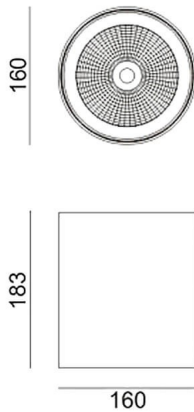

**SDOWN**

Lavov outdoor wall light from the family SDOWN with a power of 40W and a optic distribution 40°. With a total lumen output of 3250lm and an efficiency of 81,25lm/W. Manufactured in Die Cast Aluminium Body, Front Cover Tempered Glass and finished in Black colour. DALI driver.

<b>Item code</b>	<b>86.OC02.3333.02</b>
<b>Product type</b>	<b>Outdoor</b>
<b>Category</b>	<b>Surface Ceiling Downlight</b>
<b>Family</b>	<b>SDOWN</b>

**Pictograms**

**Dimensions**

**Product dimensions (mm) diam 160x183mm**

**Scheme**

**Product**

<b>Real power (W)</b>	<b>40</b>
<b>Real luminous flux (Lm)</b>	<b>3250</b>
<b>Luminous efficiency (Lm/W)</b>	<b>81.25</b>
<b>Beam angle (°)</b>	<b>40°</b>
<b>Life time (h)</b>	<b>50000h L80B10</b>
<b>IP</b>	<b>65</b>
<b>Electrical class insulation</b>	<b>Class I</b>
<b>Colour</b>	<b>Black</b>
<b>Chip Brand</b>	<b>Osram</b>
<b>Control gear included</b>	<b>Yes</b>
<b>Control gear</b>	<b>DALI</b>
<b>Light source</b>	<b>LED</b>
<b>Type of LED</b>	<b>COB</b>
<b>Colour temperature (K)</b>	<b>3000</b>
<b>Colour consistency (SDCM)</b>	<b>SDCM&lt;3</b>
<b>CRI</b>	<b>&gt;80</b>
<b>IK</b>	<b>IK06</b>