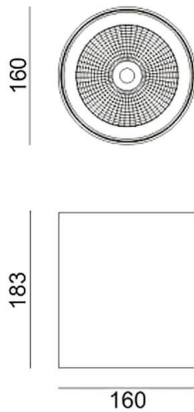

SDOWN

Lavov outdoor wall light from the family SDOWN with a power of 40W and a optic distribution 40°. With a total lumen output of 3250lm and an efficiency of 81,25lm/W. Manufactured in Die Cast Aluminium Body, Front Cover Tempered Glass and finished in Black colour. DALI driver.

Item code	86.OC02.3333.02
Product type	Outdoor
Category	Surface Ceiling Downlight
Family	SDOWN

Pictograms

Dimensions

Product dimensions (mm) diam 160x183mm

Scheme

Product

Real power (W)	40
Real luminous flux (Lm)	3250
Luminous efficiency (Lm/W)	81.25
Beam angle (°)	40°
Life time (h)	50000h L80B10
IP	65
Electrical class insulation	Class I
Colour	Black
Chip Brand	Osram
Control gear included	Yes
Control gear	DALI
Light source	LED
Type of LED	COB
Colour temperature (K)	3000
Colour consistency (SDCM)	SDCM<3
CRI	>80
IK	IK06