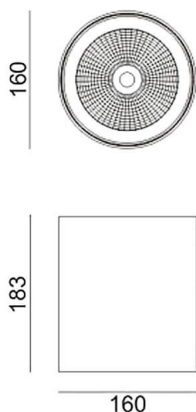

SDOWN

Lavov outdoor wall light from the family SDOWN with a power of 40W and a optic distribution 40°. With a total lumen output of 3250lm and an efficiency of 81,25lm/W. Manufactured in Die Cast Aluminium Body, Front Cover Tempered Glass and finished in Grey colour. DALI driver.

Item code	86.OC02.3333.03
Product type	Outdoor
Category	Surface Ceiling Downlight
Family	SDOWN

Pictograms

Dimensions

Product dimensions (mm) diam 160x183mm

Scheme

Product

Real power (W)	40
Real luminous flux (Lm)	3250
Luminous efficiency (Lm/W)	81.25
Beam angle (°)	40°
Life time (h)	50000h L80B10
IP	65
Electrical class insulation	Class I
Colour	Grey
Chip Brand	Osram
Control gear included	Yes
Control gear	DALI
Light source	LED
Type of LED	COB
Colour temperature (K)	3000
Colour consistency (SDCM)	SDCM<3
CRI	>80
IK	IK06