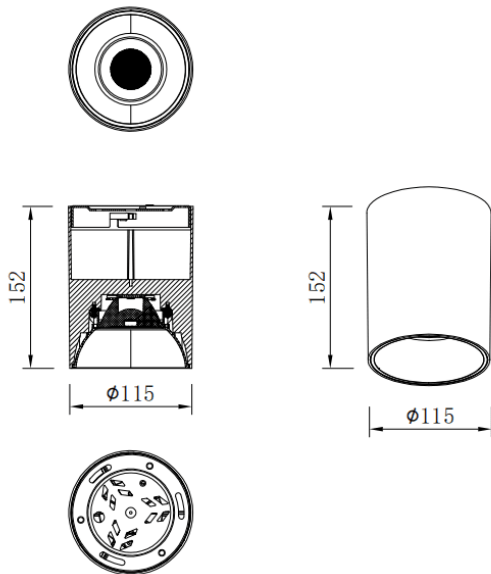

**SDOWN**

Lavov Ceiling downlight from the family SDOWN with a power of 30W and a 60 beam angle. Finished in Silver colour. Dimensions Ø115X152 mm .. With a total lumen output of 2400lm and a luminous efficiency of 80lm/W. CCT 3000K. Driver DALI. Made in Die Cast Aluminium Body, Front Cover Tempered Glass. .IP65.

**Dimensions**

**Product dimensions (mm)**                      **Ø115X152 mm**

**Scheme**

<b>Item code</b>	<b>86.OC02.3333.03</b>
<b>Product type</b>	<b>Outdoor</b>
<b>Category</b>	<b>Surface Ceiling Downlight</b>
<b>Family</b>	<b>SDOWN</b>
<b>Pictograms</b>	

<b>Product</b>	
<b>Real power (W)</b>	<b>30</b>
<b>Real luminous flux (Lm)</b>	<b>2400</b>
<b>Luminous efficiency (Lm/W)</b>	<b>80</b>
<b>Beam angle (°)</b>	<b>60</b>
<b>Life time (h)</b>	<b>50000h L80B10</b>
<b>IP</b>	<b>IP65</b>
<b>Colour</b>	<b>Silver</b>
<b>Control gear included</b>	<b>Yes</b>
<b>Control gear</b>	<b>DALI</b>
<b>Light source</b>	<b>LED</b>
<b>Type of LED</b>	<b>COB</b>
<b>Colour temperature (K)</b>	<b>3000</b>
<b>Colour consistency (SDCM)</b>	<b>SDCM3</b>
<b>CRI</b>	<b>80</b>