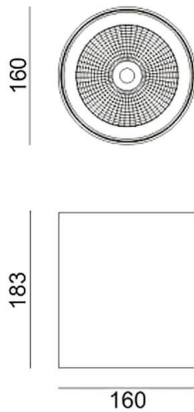

**SDOWN**

Lavov outdoor wall light from the family SDOWN with a power of 40W and a optic distribution 40°. With a total lumen output of 3250lm and an efficiency of 81,25lm/W. Manufactured in Die Cast Aluminium Body, Front Cover Tempered Glass and finished in Grey colour. DALI driver.

<b>Item code</b>	<b>86.OC02.3333.03</b>
<b>Product type</b>	<b>Outdoor</b>
<b>Category</b>	<b>Surface Ceiling Downlight</b>
<b>Family</b>	<b>SDOWN</b>

**Pictograms**

**Dimensions**

**Product dimensions (mm) diam 160x183mm**

**Scheme**

**Product**

<b>Real power (W)</b>	<b>40</b>
<b>Real luminous flux (Lm)</b>	<b>3250</b>
<b>Luminous efficiency (Lm/W)</b>	<b>81.25</b>
<b>Beam angle (°)</b>	<b>40°</b>
<b>Life time (h)</b>	<b>50000h L80B10</b>
<b>IP</b>	<b>65</b>
<b>Electrical class insulation</b>	<b>Class I</b>
<b>Colour</b>	<b>Grey</b>
<b>Chip Brand</b>	<b>Osram</b>
<b>Control gear included</b>	<b>Yes</b>
<b>Control gear</b>	<b>DALI</b>
<b>Light source</b>	<b>LED</b>
<b>Type of LED</b>	<b>COB</b>
<b>Colour temperature (K)</b>	<b>3000</b>
<b>Colour consistency (SDCM)</b>	<b>SDCM&lt;3</b>
<b>CRI</b>	<b>&gt;80</b>
<b>IK</b>	<b>IK06</b>