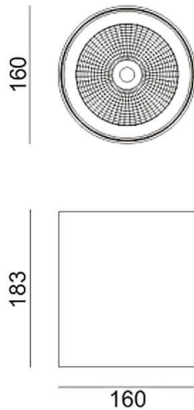

**SDOWN**

Lavov outdoor wall light from the family SDOWN with a power of 40W and a optic distribution 40°. With a total lumen output of 3250lm and an efficiency of 81,25lm/W. Manufactured in Die Cast Aluminium Body, Front Cover Tempered Glass and finished in Grey colour. DALI driver.

**Item code 86.OC02.3333.03**

**Product type Outdoor**

**Category Surface Ceiling Downlight**

**Family SDOWN**

**Pictograms**

	50 60 Hz	220 240 V	 850°	CRI 80
SDCM 3	CE	Driver INCL.		50000h L80B10
IP 65	IK 06			

**Dimensions**

**Product dimensions (mm) diam 160x183mm**

**Scheme**

**Product**

**Real power (W) 40**

**Real luminous flux (Lm) 3250**

**Luminous efficiency (Lm/W) 81.25**

**Beam angle (°) 40°**