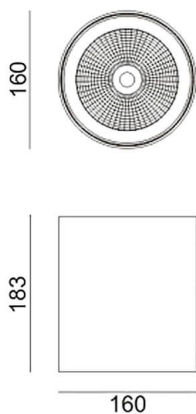

SDOWN

Lavov outdoor wall light from the family SDOWN with a power of 40W and a optic distribution 40°. With a total lumen output of 3250lm and an efficiency of 81,25lm/W. Manufactured in Die Cast Aluminium Body, Front Cover Tempered Glass and finished in Grey colour. DALI driver.

| | |
|---------------------|----------------------------------|
| Item code | 86.OC02.3333.03 |
| Product type | Outdoor |
| Category | Surface Ceiling Downlight |
| Family | SDOWN |

Pictograms

Dimensions

Product dimensions (mm) diam 160x183mm

Scheme

Product

| | |
|------------------------------------|----------------------|
| Real power (W) | 40 |
| Real luminous flux (Lm) | 3250 |
| Luminous efficiency (Lm/W) | 81.25 |
| Beam angle (°) | 40° |
| Life time (h) | 50000h L80B10 |
| IP | 65 |
| Electrical class insulation | Class I |
| Colour | Grey |
| Chip Brand | Osram |
| Control gear included | Yes |
| Control gear | DALI |
| Light source | LED |
| Type of LED | COB |
| Colour temperature (K) | 3000 |
| Colour consistency (SDCM) | SDCM<3 |
| CRI | >80 |
| IK | IK06 |