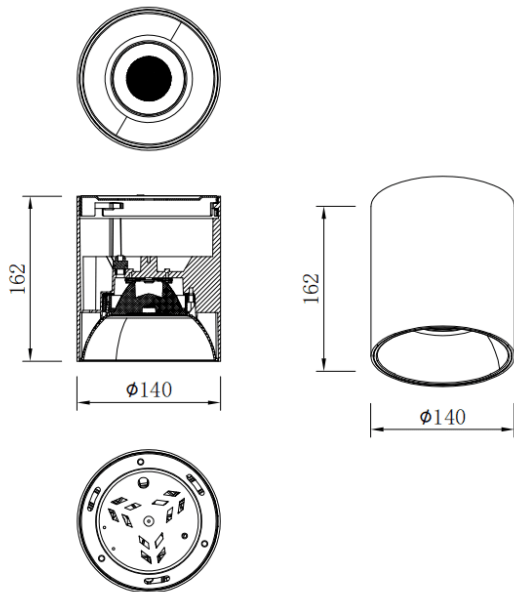

SDOWN

Lavov Ceiling downlight from the family SDOWN with a power of 40W and a 20 beam angle. Finished in White colour. Dimensions Ø140X162 mm .. With a total lumen output of 3200lm and a luminous efficiency of 80lm/W. CCT 3000K. Driver ON-OFF. Made in Die Cast Aluminium Body, Front Cover Tempered Glass. .IP65.

Dimensions

Product dimensions (mm) **Ø140X162 mm**

Scheme

Item code	86.OC02.4311.01
Product type	Outdoor
Category	Surface Ceiling Downlight
Family	SDOWN

Pictograms

Product	
Real power (W)	40
Real luminous flux (Lm)	3200
Luminous efficiency (Lm/W)	80
Beam angle (°)	20
Life time (h)	50000h L80B10
IP	IP65
Colour	White
Control gear included	Yes
Control gear	ON-OFF
Light source	LED
Type of LED	COB
Colour temperature (K)	3000
Colour consistency (SDCM)	SDCM3
CRI	80