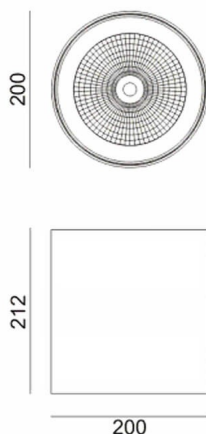

SDOWN

Lavov outdoor wall light from the family SDOWN with a power of 50W and a optic distribution 15°. With a total lumen output of 4450lm and an efficiency of 89lm/W. Manufactured in Die Cast Aluminium Body, Front Cover Tempered Glass and finished in White colour. ON-OFF driver.

Item code	86.OC02.4311.01
Product type	Outdoor
Category	Surface Ceiling Downlight
Family	SDOWN
Pictograms	

Dimensions

Product dimensions (mm) diam 200x212mm

Scheme

Product

Real power (W)	50
Real luminous flux (Lm)	4450
Luminous efficiency (Lm/W)	89
Beam angle (°)	15°
Life time (h)	50000h L80B10
IP	65
Electrical class insulation	Class I
Colour	White
Chip Brand	Osram
Control gear included	Yes
Control gear	ON-OFF
Light source	LED
Type of LED	COB
Colour temperature (K)	3000
Colour consistency (SDCM)	SDCM<3
CRI	>80
IK	IK06