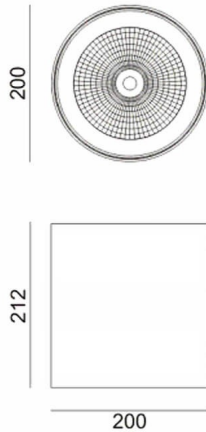

SDOWN

Lavov outdoor wall light from the family SDOWN with a power of 50W and a optic distribution 15°. With a total lumen output of 4450lm and an efficiency of 89lm/W. Manufactured in Die Cast Aluminium Body, Front Cover Tempered Glass and finished in White colour. ON-OFF driver.

Item code	86.OC02.4311.01
Product type	Outdoor
Category	Surface Ceiling Downlight
Family	SDOWN

Pictograms

Dimensions

Product dimensions (mm) diam 200x212mm

Scheme

Product

Real power (W)	50
Real luminous flux (Lm)	4450
Luminous efficiency (Lm/W)	89
Beam angle (°)	15°
Life time (h)	50000h L80B10
IP	65
Electrical class insulation	Class I
Colour	White
Chip Brand	Osram
Control gear included	Yes
Control gear	ON-OFF
Light source	LED
Type of LED	COB
Colour temperature (K)	3000
Colour consistency (SDCM)	SDCM<3
CRI	>80
IK	IK06