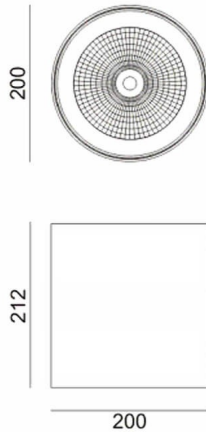

**SDOWN**

Lavov outdoor wall light from the family SDOWN with a power of 50W and a optic distribution 15°. With a total lumen output of 4450lm and an efficiency of 89lm/W. Manufactured in Die Cast Aluminium Body, Front Cover Tempered Glass and finished in White colour. ON-OFF driver.

<b>Item code</b>	<b>86.OC02.4311.01</b>
<b>Product type</b>	<b>Outdoor</b>
<b>Category</b>	<b>Surface Ceiling Downlight</b>
<b>Family</b>	<b>SDOWN</b>

**Pictograms**

**Dimensions**

**Product dimensions (mm) diam 200x212mm**

**Scheme**

**Product**

<b>Real power (W)</b>	<b>50</b>
<b>Real luminous flux (Lm)</b>	<b>4450</b>
<b>Luminous efficiency (Lm/W)</b>	<b>89</b>
<b>Beam angle (°)</b>	<b>15°</b>
<b>Life time (h)</b>	<b>50000h L80B10</b>
<b>IP</b>	<b>65</b>
<b>Electrical class insulation</b>	<b>Class I</b>
<b>Colour</b>	<b>White</b>
<b>Chip Brand</b>	<b>Osram</b>
<b>Control gear included</b>	<b>Yes</b>
<b>Control gear</b>	<b>ON-OFF</b>
<b>Light source</b>	<b>LED</b>
<b>Type of LED</b>	<b>COB</b>
<b>Colour temperature (K)</b>	<b>3000</b>
<b>Colour consistency (SDCM)</b>	<b>SDCM&lt;3</b>
<b>CRI</b>	<b>&gt;80</b>
<b>IK</b>	<b>IK06</b>