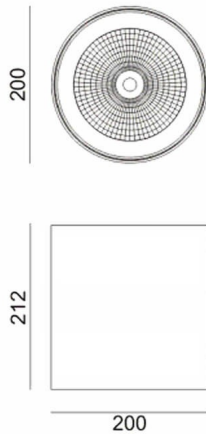

SDOWN

Lavov outdoor wall light from the family SDOWN with a power of 50W and a optic distribution 15°. With a total lumen output of 4450lm and an efficiency of 89lm/W. Manufactured in Die Cast Aluminium Body, Front Cover Tempered Glass and finished in Black colour. ON-OFF driver.

Item code	86.OC02.4311.02
Product type	Outdoor
Category	Surface Ceiling Downlight
Family	SDOWN
Pictograms	

Scheme

Product

Real power (W)	50
Real luminous flux (Lm)	4450
Luminous efficiency (Lm/W)	89
Beam angle (°)	15°
Life time (h)	50000h L80B10
IP	65
Electrical class insulation	Class I
Colour	Black
Chip Brand	Osram
Control gear included	Yes
Control gear	ON-OFF
Light source	LED
Type of LED	COB
Colour temperature (K)	3000
Colour consistency (SDCM)	SDCM<3
CRI	>80
IK	IK06