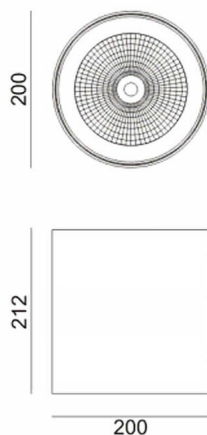

SDOWN

Lavov outdoor wall light from the family SDOWN with a power of 50W and a optic distribution 15°. With a total lumen output of 4450lm and an efficiency of 89lm/W. Manufactured in Die Cast Aluminium Body, Front Cover Tempered Glass and finished in Black colour. ON-OFF driver.

Item code	86.OC02.4311.02
Product type	Outdoor
Category	Surface Ceiling Downlight
Family	SDOWN

Pictograms

Scheme

Product

Real power (W)	50
Real luminous flux (Lm)	4450
Luminous efficiency (Lm/W)	89
Beam angle (°)	15°
Life time (h)	50000h L80B10
IP	65
Electrical class insulation	Class I
Colour	Black
Chip Brand	Osram
Control gear included	Yes
Control gear	ON-OFF
Light source	LED
Type of LED	COB
Colour temperature (K)	3000
Colour consistency (SDCM)	SDCM<3
CRI	>80
IK	IK06