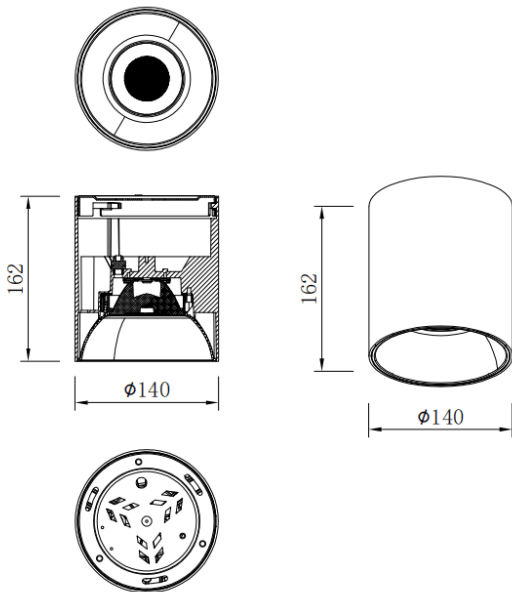

SDOWN

Lavov Ceiling downlight from the family SDOWN with a power of 40W and a 20 beam angle. Finished in Black colour. Dimensions Ø140X162 mm .. With a total lumen output of 3200lm and a luminous efficiency of 80lm/W. CCT 3000K. Driver ON-OFF. Made in Die Cast Aluminium Body, Front Cover Tempered Glass. .IP65.

Dimensions

Product dimensions (mm) Ø140X162 mm

Scheme

Item code	86.OC02.4311.02
Product type	Outdoor
Category	Surface Ceiling Downlight
Family	SDOWN
Pictograms	

Product	
Real power (W)	40
Real luminous flux (Lm)	3200
Luminous efficiency (Lm/W)	80
Beam angle (°)	20
Life time (h)	50000h L80B10
IP	IP65
Colour	Black
Control gear included	Yes
Control gear	ON-OFF
Light source	LED
Type of LED	COB
Colour temperature (K)	3000
Colour consistency (SDCM)	SDCM3
CRI	80