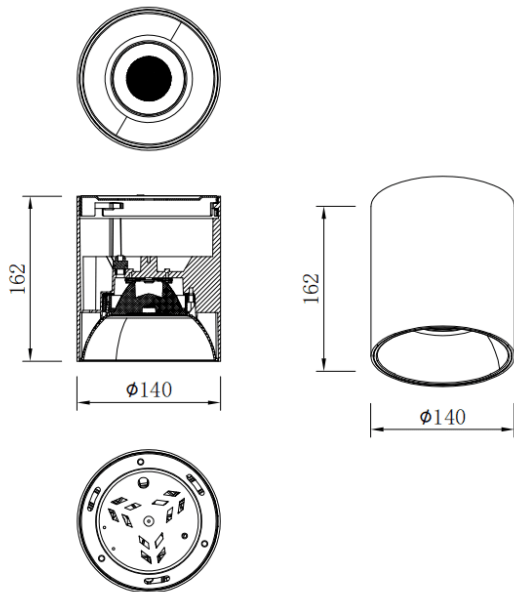

SDOWN

Lavov Ceiling downlight from the family SDOWN with a power of 40W and a 20 beam angle. Finished in Silver colour. Dimensions Ø140X162 mm .. With a total lumen output of 3200lm and a luminous efficiency of 80lm/W. CCT 3000K. Driver ON-OFF. Made in Die Cast Aluminium Body, Front Cover Tempered Glass. .IP65.

Dimensions

Product dimensions (mm) **Ø140X162 mm**

Scheme

Item code	86.OC02.4311.03
Product type	Outdoor
Category	Surface Ceiling Downlight
Family	SDOWN

Pictograms

Product	
Real power (W)	40
Real luminous flux (Lm)	3200
Luminous efficiency (Lm/W)	80
Beam angle (°)	20
Life time (h)	50000h L80B10
IP	IP65
Colour	Silver
Control gear included	Yes
Control gear	ON-OFF
Light source	LED
Type of LED	COB
Colour temperature (K)	3000
Colour consistency (SDCM)	SDCM3
CRI	80