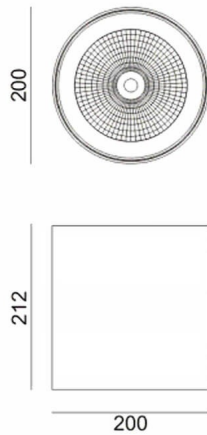

SDOWN

Lavov outdoor wall light from the family SDOWN with a power of 50W and a optic distribution 15°. With a total lumen output of 4450lm and an efficiency of 89lm/W. Manufactured in Die Cast Aluminium Body, Front Cover Tempered Glass and finished in Grey colour. ON-OFF driver.

Item code	86.OC02.4311.03
Product type	Outdoor
Category	Surface Ceiling Downlight
Family	SDOWN

Pictograms

Scheme

Product

Real power (W)	50
Real luminous flux (Lm)	4450
Luminous efficiency (Lm/W)	89
Beam angle (°)	15°
Life time (h)	50000h L80B10
IP	65
Electrical class insulation	Class I
Colour	Grey
Chip Brand	Osram
Control gear included	Yes
Control gear	ON-OFF
Light source	LED
Type of LED	COB
Colour temperature (K)	3000
Colour consistency (SDCM)	SDCM<3
CRI	>80
IK	IK06