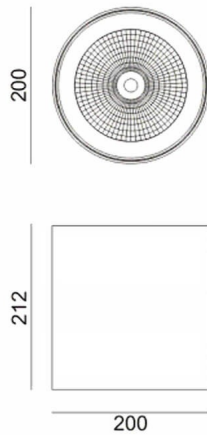

**SDOWN**

Lavov outdoor wall light from the family SDOWN with a power of 50W and a optic distribution 15°. With a total lumen output of 4450lm and an efficiency of 89lm/W. Manufactured in Die Cast Aluminium Body, Front Cover Tempered Glass and finished in Grey colour. ON-OFF driver.

<b>Item code</b>	<b>86.OC02.4311.03</b>
<b>Product type</b>	<b>Outdoor</b>
<b>Category</b>	<b>Surface Ceiling Downlight</b>
<b>Family</b>	<b>SDOWN</b>

**Pictograms**

**Scheme**

**Product**

<b>Real power (W)</b>	<b>50</b>
<b>Real luminous flux (Lm)</b>	<b>4450</b>
<b>Luminous efficiency (Lm/W)</b>	<b>89</b>
<b>Beam angle (°)</b>	<b>15°</b>
<b>Life time (h)</b>	<b>50000h L80B10</b>
<b>IP</b>	<b>65</b>
<b>Electrical class insulation</b>	<b>Class I</b>
<b>Colour</b>	<b>Grey</b>
<b>Chip Brand</b>	<b>Osram</b>
<b>Control gear included</b>	<b>Yes</b>
<b>Control gear</b>	<b>ON-OFF</b>
<b>Light source</b>	<b>LED</b>
<b>Type of LED</b>	<b>COB</b>
<b>Colour temperature (K)</b>	<b>3000</b>
<b>Colour consistency (SDCM)</b>	<b>SDCM&lt;3</b>
<b>CRI</b>	<b>&gt;80</b>
<b>IK</b>	<b>IK06</b>