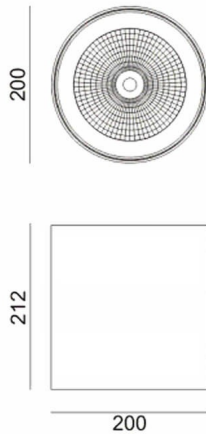

SDOWN

Lavov outdoor wall light from the family SDOWN with a power of 50W and a optic distribution 15°. With a total lumen output of 4450lm and an efficiency of 89lm/W. Manufactured in Die Cast Aluminium Body, Front Cover Tempered Glass and finished in Grey colour. ON-OFF driver.

Item code	86.OC02.4311.03
Product type	Outdoor
Category	Surface Ceiling Downlight
Family	SDOWN
Pictograms	

Scheme

Product	
Real power (W)	50
Real luminous flux (Lm)	4450
Luminous efficiency (Lm/W)	89
Beam angle (°)	15°
Life time (h)	50000h L80B10
IP	65
Electrical class insulation	Class I
Colour	Grey
Chip Brand	Osram
Control gear included	Yes
Control gear	ON-OFF
Light source	LED
Type of LED	COB
Colour temperature (K)	3000
Colour consistency (SDCM)	SDCM<3
CRI	>80
IK	IK06