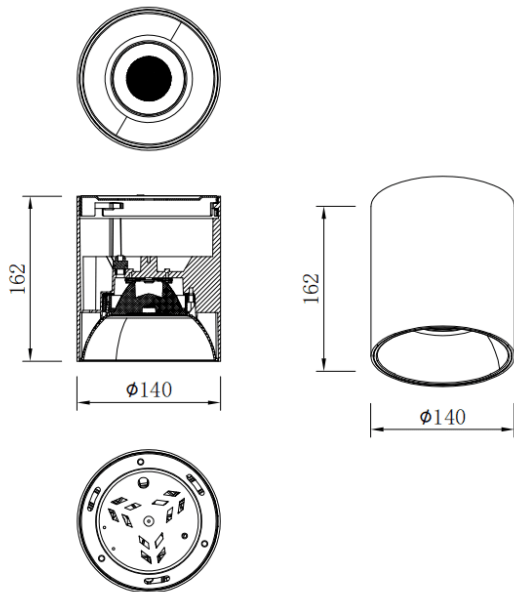

**SDOWN**

Lavov Ceiling downlight from the family SDOWN with a power of 40W and a 20 beam angle. Finished in White colour. Dimensions Ø140X162 mm .. With a total lumen output of 3200lm and a luminous efficiency of 80lm/W. CCT 3000K. Driver DALI. Made in Die Cast Aluminium Body, Front Cover Tempered Glass. .IP65.

**Dimensions**

**Product dimensions (mm)**                      **Ø140X162 mm**

**Scheme**

<b>Item code</b>	<b>86.OC02.4313.01</b>
<b>Product type</b>	<b>Outdoor</b>
<b>Category</b>	<b>Surface Ceiling Downlight</b>
<b>Family</b>	<b>SDOWN</b>
<b>Pictograms</b>	

<b>Product</b>	
<b>Real power (W)</b>	<b>40</b>
<b>Real luminous flux (Lm)</b>	<b>3200</b>
<b>Luminous efficiency (Lm/W)</b>	<b>80</b>
<b>Beam angle (°)</b>	<b>20</b>
<b>Life time (h)</b>	<b>50000h L80B10</b>
<b>IP</b>	<b>IP65</b>
<b>Colour</b>	<b>White</b>
<b>Control gear included</b>	<b>Yes</b>
<b>Control gear</b>	<b>DALI</b>
<b>Light source</b>	<b>LED</b>
<b>Type of LED</b>	<b>COB</b>
<b>Colour temperature (K)</b>	<b>3000</b>
<b>Colour consistency (SDCM)</b>	<b>SDCM3</b>
<b>CRI</b>	<b>80</b>