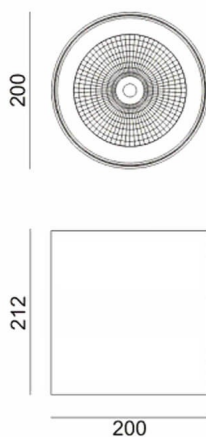

SDOWN

Lavov outdoor wall light from the family SDOWN with a power of 50W and a optic distribution 15°. With a total lumen output of 4450lm and an efficiency of 89lm/W. Manufactured in Die Cast Aluminium Body, Front Cover Tempered Glass and finished in White colour. DALI driver.

Item code	86.OC02.4313.01
Product type	Outdoor
Category	Surface Ceiling Downlight
Family	SDOWN

Pictograms

Dimensions

Product dimensions (mm) diam 200x212mm

Scheme

Product

Real power (W)	50
Real luminous flux (Lm)	4450
Luminous efficiency (Lm/W)	89
Beam angle (°)	15°
Life time (h)	50000h L80B10
IP	65
Electrical class insulation	Class I
Colour	White
Chip Brand	Osram
Control gear included	Yes
Control gear	DALI
Light source	LED
Type of LED	COB
Colour temperature (K)	3000
Colour consistency (SDCM)	SDCM<3
CRI	>80
IK	IK06