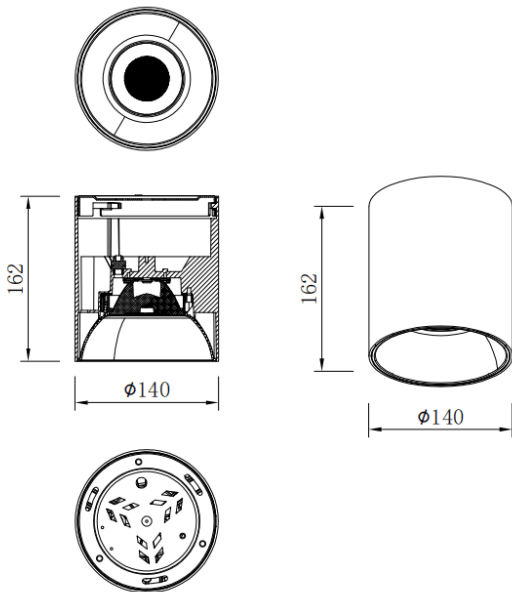

SDOWN

Lavov Ceiling downlight from the family SDOWN with a power of 40W and a 20 beam angle. Finished in White colour. Dimensions Ø140X162 mm .. With a total lumen output of 3200lm and a luminous efficiency of 80lm/W. CCT 3000K. Driver DALI. Made in Die Cast Aluminium Body, Front Cover Tempered Glass. .IP65.

Dimensions

Product dimensions (mm) Ø140X162 mm

Scheme

Item code	86.OC02.4313.01
Product type	Outdoor
Category	Surface Ceiling Downlight
Family	SDOWN
Pictograms	

Product	
Real power (W)	40
Real luminous flux (Lm)	3200
Luminous efficiency (Lm/W)	80
Beam angle (°)	20
Life time (h)	50000h L80B10
IP	IP65
Colour	White
Control gear included	Yes
Control gear	DALI
Light source	LED
Type of LED	COB
Colour temperature (K)	3000
Colour consistency (SDCM)	SDCM3
CRI	80