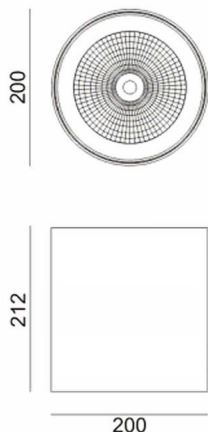

SDOWN

Lavov outdoor wall light from the family SDOWN with a power of 50W and a optic distribution 15°. With a total lumen output of 4450lm and an efficiency of 89lm/W. Manufactured in Die Cast Aluminium Body, Front Cover Tempered Glass and finished in White colour. DALI driver.

Item code	86.OC02.4313.01
Product type	Outdoor
Category	Surface Ceiling Downlight
Family	SDOWN
Pictograms	

Dimensions

Product dimensions (mm) diam 200x212mm

Scheme

Product

Real power (W)	50
Real luminous flux (Lm)	4450
Luminous efficiency (Lm/W)	89
Beam angle (°)	15°
Life time (h)	50000h L80B10
IP	65
Electrical class insulation	Class I
Colour	White
Chip Brand	Osram
Control gear included	Yes
Control gear	DALI
Light source	LED
Type of LED	COB
Colour temperature (K)	3000
Colour consistency (SDCM)	SDCM<3
CRI	>80
IK	IK06