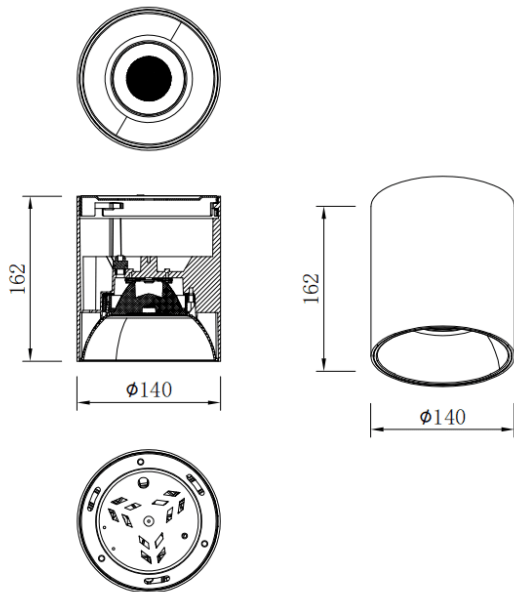

SDOWN

Lavov Ceiling downlight from the family SDOWN with a power of 40W and a 20 beam angle. Finished in Black colour. Dimensions Ø140X162 mm .. With a total lumen output of 3200lm and a luminous efficiency of 80lm/W. CCT 3000K. Driver DALI. Made in Die Cast Aluminium Body, Front Cover Tempered Glass. .IP65.

Dimensions

Product dimensions (mm) **Ø140X162 mm**

Scheme

Item code	86.OC02.4313.02
Product type	Outdoor
Category	Surface Ceiling Downlight
Family	SDOWN
Pictograms	

Product	
Real power (W)	40
Real luminous flux (Lm)	3200
Luminous efficiency (Lm/W)	80
Beam angle (°)	20
Life time (h)	50000h L80B10
IP	IP65
Colour	Black
Control gear included	Yes
Control gear	DALI
Colour temperature (K)	3000
Colour consistency (SDCM)	SDCM<3
CRI	80