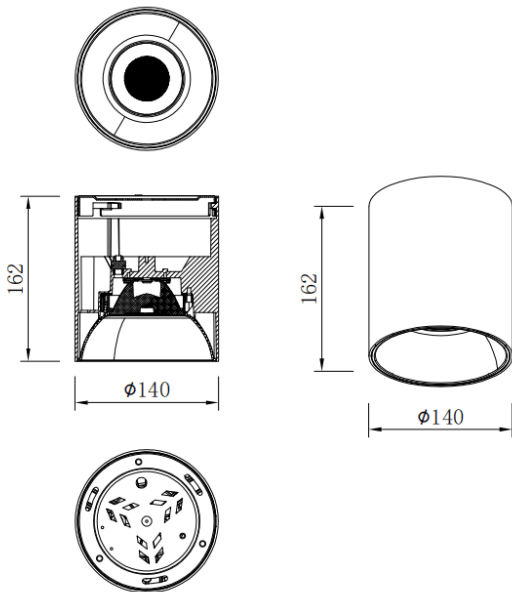

SDOWN

Lavov Ceiling downlight from the family SDOWN with a power of 40W and a 20 beam angle. Finished in Black colour. Dimensions Ø140X162 mm .. With a total lumen output of 3200lm and a luminous efficiency of 80lm/W. CCT 3000K. Driver DALI. Made in Die Cast Aluminium Body, Front Cover Tempered Glass. .IP65.

Dimensions

Product dimensions (mm) Ø140X162 mm

Scheme

Item code	86.OC02.4313.02
Product type	Outdoor
Category	Surface Ceiling Downlight
Family	SDOWN
Pictograms	

Product	
Real power (W)	40
Real luminous flux (Lm)	3200
Luminous efficiency (Lm/W)	80
Beam angle (°)	20
Life time (h)	50000h L80B10
IP	IP65
Colour	Black
Control gear included	Yes
Control gear	DALI
Light source	LED
Type of LED	COB
Colour temperature (K)	3000
Colour consistency (SDCM)	SDCM3
CRI	80