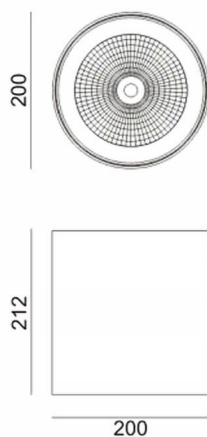

SDOWN

Lavov outdoor wall light from the family SDOWN with a power of 50W and a optic distribution 15°. With a total lumen output of 4450lm and an efficiency of 89lm/W. Manufactured in Die Cast Aluminium Body, Front Cover Tempered Glass and finished in Black colour. DALI driver.

Item code	86.OC02.4313.02
Product type	Outdoor
Category	Surface Ceiling Downlight
Family	SDOWN

Pictograms

Dimensions

Product dimensions (mm) diam 200x212mm

Scheme

Product

Real power (W)	50
Real luminous flux (Lm)	4450
Luminous efficiency (Lm/W)	89
Beam angle (°)	15°
Life time (h)	50000h L80B10
IP	65
Electrical class insulation	Class I
Colour	Black
Chip Brand	Osram
Control gear included	Yes
Control gear	DALI
Light source	LED
Type of LED	COB
Colour temperature (K)	3000
Colour consistency (SDCM)	SDCM<3
CRI	>80
IK	IK06