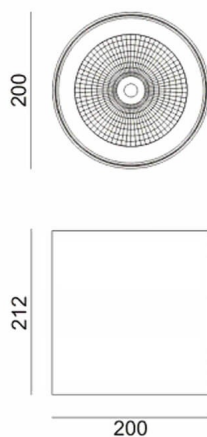

**SDOWN**

Lavov outdoor wall light from the family SDOWN with a power of 50W and a optic distribution 15°. With a total lumen output of 4450lm and an efficiency of 89lm/W. Manufactured in Die Cast Aluminium Body, Front Cover Tempered Glass and finished in Black colour. DALI driver.

<b>Item code</b>	<b>86.OC02.4313.02</b>
<b>Product type</b>	<b>Outdoor</b>
<b>Category</b>	<b>Surface Ceiling Downlight</b>
<b>Family</b>	<b>SDOWN</b>

**Pictograms**

**Dimensions**

**Product dimensions (mm) diam 200x212mm**

**Scheme**

**Product**

<b>Real power (W)</b>	<b>50</b>
<b>Real luminous flux (Lm)</b>	<b>4450</b>
<b>Luminous efficiency (Lm/W)</b>	<b>89</b>
<b>Beam angle (°)</b>	<b>15°</b>
<b>Life time (h)</b>	<b>50000h L80B10</b>
<b>IP</b>	<b>65</b>
<b>Electrical class insulation</b>	<b>Class I</b>
<b>Colour</b>	<b>Black</b>
<b>Chip Brand</b>	<b>Osram</b>
<b>Control gear included</b>	<b>Yes</b>
<b>Control gear</b>	<b>DALI</b>
<b>Light source</b>	<b>LED</b>
<b>Type of LED</b>	<b>COB</b>
<b>Colour temperature (K)</b>	<b>3000</b>
<b>Colour consistency (SDCM)</b>	<b>SDCM&lt;3</b>
<b>CRI</b>	<b>&gt;80</b>
<b>IK</b>	<b>IK06</b>