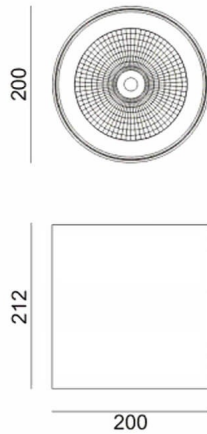

**SDOWN**

Lavov outdoor wall light from the family SDOWN with a power of 50W and a optic distribution 15°. With a total lumen output of 4450lm and an efficiency of 89lm/W. Manufactured in Die Cast Aluminium Body, Front Cover Tempered Glass and finished in Black colour. DALI driver.

<b>Item code</b>	<b>86.OC02.4313.02</b>
<b>Product type</b>	<b>Outdoor</b>
<b>Category</b>	<b>Surface Ceiling Downlight</b>
<b>Family</b>	<b>SDOWN</b>
<b>Pictograms</b>	

**Dimensions**

**Product dimensions (mm) diam 200x212mm**

**Scheme**

**Product**

<b>Real power (W)</b>	<b>50</b>
<b>Real luminous flux (Lm)</b>	<b>4450</b>
<b>Luminous efficiency (Lm/W)</b>	<b>89</b>
<b>Beam angle (°)</b>	<b>15°</b>
<b>Life time (h)</b>	<b>50000h L80B10</b>
<b>IP</b>	<b>65</b>
<b>Electrical class insulation</b>	<b>Class I</b>
<b>Colour</b>	<b>Black</b>
<b>Chip Brand</b>	<b>Osram</b>
<b>Control gear included</b>	<b>Yes</b>
<b>Control gear</b>	<b>DALI</b>
<b>Light source</b>	<b>LED</b>
<b>Type of LED</b>	<b>COB</b>
<b>Colour temperature (K)</b>	<b>3000</b>
<b>Colour consistency (SDCM)</b>	<b>SDCM&lt;3</b>
<b>CRI</b>	<b>&gt;80</b>
<b>IK</b>	<b>IK06</b>