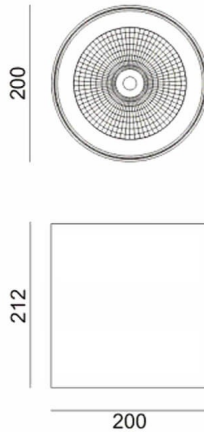

SDOWN

Lavov outdoor wall light from the family SDOWN with a power of 50W and a optic distribution 15°. With a total lumen output of 4450lm and an efficiency of 89lm/W. Manufactured in Die Cast Aluminium Body, Front Cover Tempered Glass and finished in Grey colour. DALI driver.

Item code	86.OC02.4313.03
Product type	Outdoor
Category	Surface Ceiling Downlight
Family	SDOWN

Pictograms

Dimensions

Product dimensions (mm) diam 200x212mm

Scheme

Product

Real power (W)	50
Real luminous flux (Lm)	4450
Luminous efficiency (Lm/W)	89
Beam angle (°)	15°
Life time (h)	50000h L80B10
IP	65
Electrical class insulation	Class I
Colour	Grey
Chip Brand	Osram
Control gear included	Yes
Control gear	DALI
Light source	LED
Type of LED	COB
Colour temperature (K)	3000
Colour consistency (SDCM)	SDCM<3
CRI	>80
IK	IK06