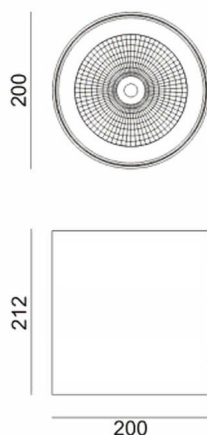

SDOWN

Lavov outdoor wall light from the family SDOWN with a power of 50W and a optic distribution 15°. With a total lumen output of 4450lm and an efficiency of 89lm/W. Manufactured in Die Cast Aluminium Body, Front Cover Tempered Glass and finished in Grey colour. DALI driver.

Item code	86.OC02.4313.03
Product type	Outdoor
Category	Surface Ceiling Downlight
Family	SDOWN

Pictograms

Dimensions

Product dimensions (mm) diam 200x212mm

Scheme

Product

Real power (W)	50
Real luminous flux (Lm)	4450
Luminous efficiency (Lm/W)	89
Beam angle (°)	15°
Life time (h)	50000h L80B10
IP	65
Electrical class insulation	Class I
Colour	Grey
Chip Brand	Osram
Control gear included	Yes
Control gear	DALI
Light source	LED
Type of LED	COB
Colour temperature (K)	3000
Colour consistency (SDCM)	SDCM<3
CRI	>80
IK	IK06