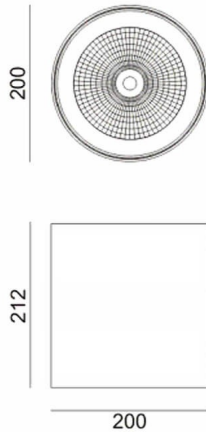

SDOWN

Lavov outdoor wall light from the family SDOWN with a power of 50W and a optic distribution 15°. With a total lumen output of 4450lm and an efficiency of 89lm/W. Manufactured in Die Cast Aluminium Body, Front Cover Tempered Glass and finished in Grey colour. DALI driver.

Item code	86.OC02.4313.03
Product type	Outdoor
Category	Surface Ceiling Downlight
Family	SDOWN

Pictograms

Dimensions

Product dimensions (mm) diam 200x212mm

Scheme

Product

Real power (W)	50
Real luminous flux (Lm)	4450
Luminous efficiency (Lm/W)	89
Beam angle (°)	15°
Life time (h)	50000h L80B10
IP	65
Electrical class insulation	Class I
Colour	Grey
Chip Brand	Osram
Control gear included	Yes
Control gear	DALI
Light source	LED
Type of LED	COB
Colour temperature (K)	3000
Colour consistency (SDCM)	SDCM<3
CRI	>80
IK	IK06