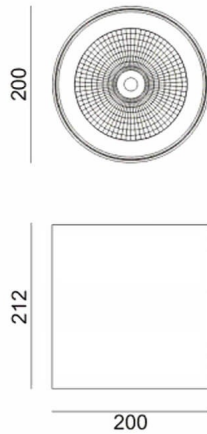

SDOWN

Lavov outdoor wall light from the family SDOWN with a power of 50W and a optic distribution 15°. With a total lumen output of 4450lm and an efficiency of 89lm/W. Manufactured in Die Cast Aluminium Body, Front Cover Tempered Glass and finished in Grey colour. DALI driver.

Item code	86.OC02.4313.03
Product type	Outdoor
Category	Surface Ceiling Downlight
Family	SDOWN
Pictograms	

Dimensions

Product dimensions (mm) diam 200x212mm

Scheme

Product

Real power (W)	50
Real luminous flux (Lm)	4450
Luminous efficiency (Lm/W)	89
Beam angle (°)	15°
Life time (h)	50000h L80B10
IP	65
Electrical class insulation	Class I
Colour	Grey
Chip Brand	Osram
Control gear included	Yes
Control gear	DALI
Light source	LED
Type of LED	COB
Colour temperature (K)	3000
Colour consistency (SDCM)	SDCM<3
CRI	>80
IK	IK06