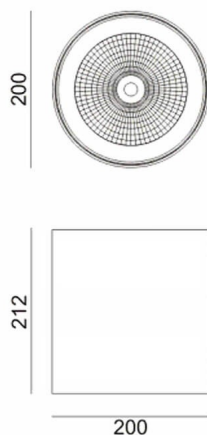

SDOWN

Lavov outdoor wall light from the family SDOWN with a power of 50W and a optic distribution 25°. With a total lumen output of 4450lm and an efficiency of 89lm/W. Manufactured in Die Cast Aluminium Body, Front Cover Tempered Glass and finished in White colour. ON-OFF driver.

Item code	86.OC02.4321.01
Product type	Outdoor
Category	Surface Ceiling Downlight
Family	SDOWN

Pictograms

Scheme

Product

Real power (W)	50
Real luminous flux (Lm)	4450
Luminous efficiency (Lm/W)	89
Beam angle (°)	25°
Life time (h)	50000h L80B10
IP	65
Electrical class insulation	Class I
Colour	White
Chip Brand	Osram
Control gear included	Yes
Control gear	ON-OFF
Light source	LED
Type of LED	COB
Colour temperature (K)	3000
Colour consistency (SDCM)	SDCM<3
CRI	>80
IK	IK06