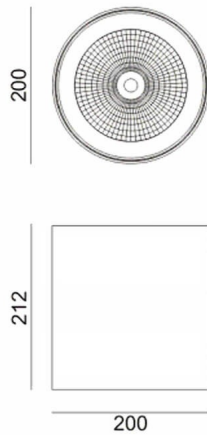

SDOWN

Lavov outdoor wall light from the family SDOWN with a power of 50W and a optic distribution 25°. With a total lumen output of 4450lm and an efficiency of 89lm/W. Manufactured in Die Cast Aluminium Body, Front Cover Tempered Glass and finished in White colour. ON-OFF driver.

| | |
|---------------------|----------------------------------|
| Item code | 86.OC02.4321.01 |
| Product type | Outdoor |
| Category | Surface Ceiling Downlight |
| Family | SDOWN |

Pictograms

Scheme

Product

| | |
|------------------------------------|----------------------|
| Real power (W) | 50 |
| Real luminous flux (Lm) | 4450 |
| Luminous efficiency (Lm/W) | 89 |
| Beam angle (°) | 25° |
| Life time (h) | 50000h L80B10 |
| IP | 65 |
| Electrical class insulation | Class I |
| Colour | White |
| Chip Brand | Osram |
| Control gear included | Yes |
| Control gear | ON-OFF |
| Light source | LED |
| Type of LED | COB |
| Colour temperature (K) | 3000 |
| Colour consistency (SDCM) | SDCM<3 |
| CRI | >80 |
| IK | IK06 |