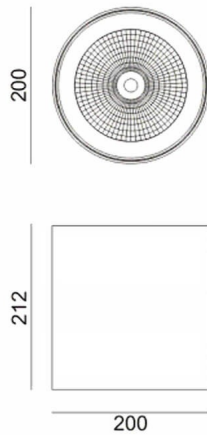

**SDOWN**

Lavov outdoor wall light from the family SDOWN with a power of 50W and a optic distribution 25°. With a total lumen output of 4450lm and an efficiency of 89lm/W. Manufactured in Die Cast Aluminium Body, Front Cover Tempered Glass and finished in White colour. ON-OFF driver.

<b>Item code</b>	<b>86.OC02.4321.01</b>
<b>Product type</b>	<b>Outdoor</b>
<b>Category</b>	<b>Surface Ceiling Downlight</b>
<b>Family</b>	<b>SDOWN</b>

**Pictograms**

**Scheme**

**Product**

<b>Real power (W)</b>	<b>50</b>
<b>Real luminous flux (Lm)</b>	<b>4450</b>
<b>Luminous efficiency (Lm/W)</b>	<b>89</b>
<b>Beam angle (°)</b>	<b>25°</b>
<b>Life time (h)</b>	<b>50000h L80B10</b>
<b>IP</b>	<b>65</b>
<b>Electrical class insulation</b>	<b>Class I</b>
<b>Colour</b>	<b>White</b>
<b>Chip Brand</b>	<b>Osram</b>
<b>Control gear included</b>	<b>Yes</b>
<b>Control gear</b>	<b>ON-OFF</b>
<b>Light source</b>	<b>LED</b>
<b>Type of LED</b>	<b>COB</b>
<b>Colour temperature (K)</b>	<b>3000</b>
<b>Colour consistency (SDCM)</b>	<b>SDCM&lt;3</b>
<b>CRI</b>	<b>&gt;80</b>
<b>IK</b>	<b>IK06</b>