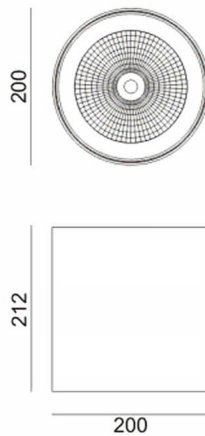

SDOWN

Lavov outdoor wall light from the family SDOWN with a power of 50W and a optic distribution 25°. With a total lumen output of 4450lm and an efficiency of 89lm/W. Manufactured in Die Cast Aluminium Body, Front Cover Tempered Glass and finished in White colour. ON-OFF driver.

Item code	86.OC02.4321.01
Product type	Outdoor
Category	Surface Ceiling Downlight
Family	SDOWN
Pictograms	

Scheme

Product

Real power (W)	50
Real luminous flux (Lm)	4450
Luminous efficiency (Lm/W)	89
Beam angle (°)	25°
Life time (h)	50000h L80B10
IP	65
Electrical class insulation	Class I
Colour	White
Chip Brand	Osram
Control gear included	Yes
Control gear	ON-OFF
Light source	LED
Type of LED	COB
Colour temperature (K)	3000
Colour consistency (SDCM)	SDCM<3
CRI	>80
IK	IK06