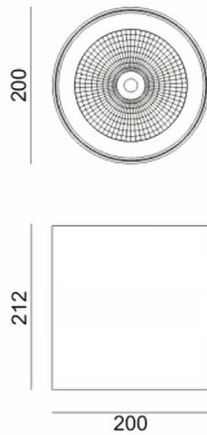

**SDOWN**

Lavov outdoor wall light from the family SDOWN with a power of 50W and a optic distribution 25°. With a total lumen output of 4450lm and an efficiency of 89lm/W. Manufactured in Die Cast Aluminium Body, Front Cover Tempered Glass and finished in Black colour. ON-OFF driver.

<b>Item code</b>	<b>86.OC02.4321.02</b>
<b>Product type</b>	<b>Outdoor</b>
<b>Category</b>	<b>Surface Ceiling Downlight</b>
<b>Family</b>	<b>SDOWN</b>

**Pictograms**

**Scheme**

**Product**

<b>Real power (W)</b>	<b>50</b>
<b>Real luminous flux (Lm)</b>	<b>4450</b>
<b>Luminous efficiency (Lm/W)</b>	<b>89</b>
<b>Beam angle (°)</b>	<b>25°</b>
<b>Life time (h)</b>	<b>50000h L80B10</b>
<b>IP</b>	<b>65</b>
<b>Electrical class insulation</b>	<b>Class I</b>
<b>Colour</b>	<b>Black</b>
<b>Chip Brand</b>	<b>Osram</b>
<b>Control gear included</b>	<b>Yes</b>
<b>Control gear</b>	<b>ON-OFF</b>
<b>Light source</b>	<b>LED</b>
<b>Type of LED</b>	<b>COB</b>
<b>Colour temperature (K)</b>	<b>3000</b>
<b>Colour consistency (SDCM)</b>	<b>SDCM&lt;3</b>
<b>CRI</b>	<b>&gt;80</b>
<b>IK</b>	<b>IK06</b>