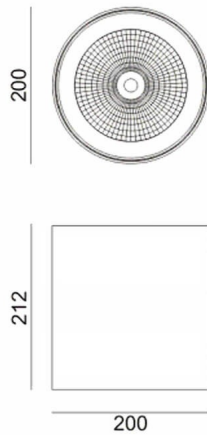

**SDOWN**

Lavov outdoor wall light from the family SDOWN with a power of 50W and a optic distribution 25°. With a total lumen output of 4450lm and an efficiency of 89lm/W. Manufactured in Die Cast Aluminium Body, Front Cover Tempered Glass and finished in Black colour. ON-OFF driver.

<b>Item code</b>	<b>86.OC02.4321.02</b>
<b>Product type</b>	<b>Outdoor</b>
<b>Category</b>	<b>Surface Ceiling Downlight</b>
<b>Family</b>	<b>SDOWN</b>

<b>Pictograms</b>					

**Scheme**

<b>Product</b>	
<b>Real power (W)</b>	<b>50</b>
<b>Real luminous flux (Lm)</b>	<b>4450</b>
<b>Luminous efficiency (Lm/W)</b>	<b>89</b>
<b>Beam angle (°)</b>	<b>25°</b>
<b>Life time (h)</b>	<b>50000h L80B10</b>
<b>IP</b>	<b>65</b>
<b>Electrical class insulation</b>	<b>Class I</b>
<b>Colour</b>	<b>Black</b>
<b>Chip Brand</b>	<b>Osram</b>
<b>Control gear included</b>	<b>Yes</b>
<b>Control gear</b>	<b>ON-OFF</b>
<b>Light source</b>	<b>LED</b>
<b>Type of LED</b>	<b>COB</b>
<b>Colour temperature (K)</b>	<b>3000</b>
<b>Colour consistency (SDCM)</b>	<b>SDCM&lt;3</b>
<b>CRI</b>	<b>&gt;80</b>
<b>IK</b>	<b>IK06</b>