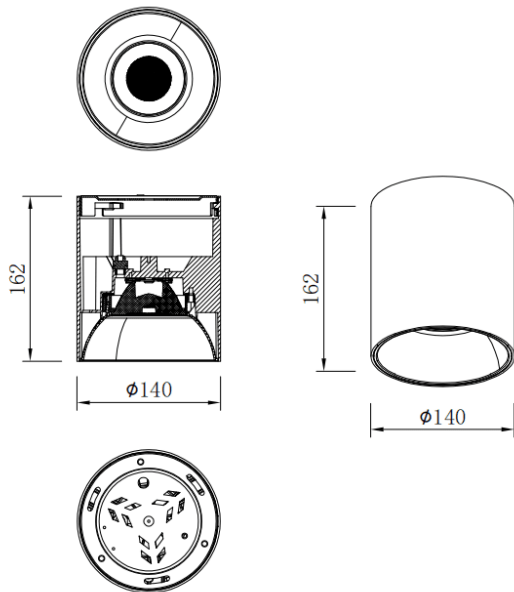

SDOWN

Lavov Ceiling downlight from the family SDOWN with a power of 40W and a 40 beam angle. Finished in Black colour. Dimensions Ø140X162 mm .. With a total lumen output of 3200lm and a luminous efficiency of 80lm/W. CCT 3000K. Driver ON-OFF. Made in Die Cast Aluminium Body, Front Cover Tempered Glass. .IP65.

Dimensions

Product dimensions (mm) **Ø140X162 mm**

Scheme

Item code	86.OC02.4321.02
Product type	Outdoor
Category	Surface Ceiling Downlight
Family	SDOWN

Pictograms		220 240 V		850°	CRI 80	CE
			IP 20	50000h L80B10		

Product	
Real power (W)	40
Real luminous flux (Lm)	3200
Luminous efficiency (Lm/W)	80
Beam angle (°)	40
Life time (h)	50000h L80B10
IP	IP65
Colour	Black
Control gear included	Yes
Control gear	ON-OFF
Colour temperature (K)	3000
Colour consistency (SDCM)	SDCM<3
CRI	80