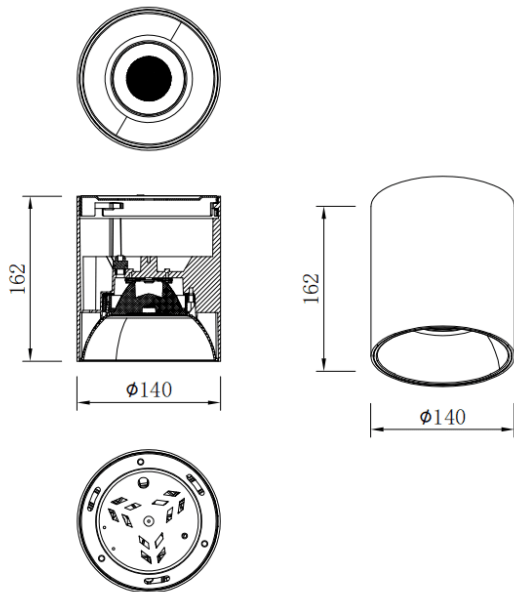

SDOWN

Lavov Ceiling downlight from the family SDOWN with a power of 40W and a 40 beam angle. Finished in Black colour. Dimensions Ø140X162 mm .. With a total lumen output of 3200lm and a luminous efficiency of 80lm/W. CCT 3000K. Driver ON-OFF. Made in Die Cast Aluminium Body, Front Cover Tempered Glass. .IP65.

Dimensions

Product dimensions (mm) **Ø140X162 mm**

Scheme

Item code	86.OC02.4321.02
Product type	Outdoor
Category	Surface Ceiling Downlight
Family	SDOWN
Pictograms	

Product	
Real power (W)	40
Real luminous flux (Lm)	3200
Luminous efficiency (Lm/W)	80
Beam angle (°)	40
Life time (h)	50000h L80B10
IP	IP65
Colour	Black
Control gear included	Yes
Control gear	ON-OFF
Light source	LED
Type of LED	COB
Colour temperature (K)	3000
Colour consistency (SDCM)	SDCM3
CRI	80