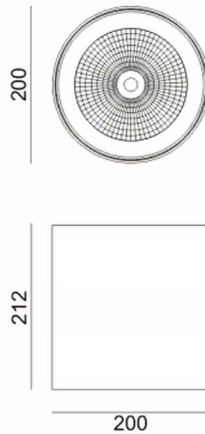

SDOWN

Lavov outdoor wall light from the family SDOWN with a power of 50W and a optic distribution 25°. With a total lumen output of 4450lm and an efficiency of 89lm/W. Manufactured in Die Cast Aluminium Body, Front Cover Tempered Glass and finished in Black colour. ON-OFF driver.

Item code	86.OC02.4321.02
Product type	Outdoor
Category	Surface Ceiling Downlight
Family	SDOWN
Pictograms	

Scheme

Product

Real power (W)	50
Real luminous flux (Lm)	4450
Luminous efficiency (Lm/W)	89
Beam angle (°)	25°
Life time (h)	50000h L80B10
IP	65
Electrical class insulation	Class I
Colour	Black
Chip Brand	Osram
Control gear included	Yes
Control gear	ON-OFF
Light source	LED
Type of LED	COB
Colour temperature (K)	3000
Colour consistency (SDCM)	SDCM<3
CRI	>80
IK	IK06