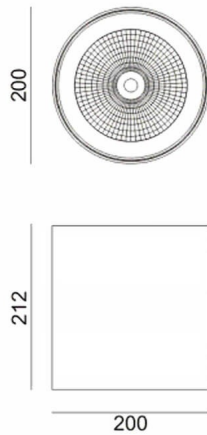

**SDOWN**

Lavov outdoor wall light from the family SDOWN with a power of 50W and a optic distribution 25°. With a total lumen output of 4450lm and an efficiency of 89lm/W. Manufactured in Die Cast Aluminium Body, Front Cover Tempered Glass and finished in Grey colour. ON-OFF driver.

<b>Item code</b>	<b>86.OC02.4321.03</b>
<b>Product type</b>	<b>Outdoor</b>
<b>Category</b>	<b>Surface Ceiling Downlight</b>
<b>Family</b>	<b>SDOWN</b>

**Pictograms**

**Scheme**

**Product**

<b>Real power (W)</b>	<b>50</b>
<b>Real luminous flux (Lm)</b>	<b>4450</b>
<b>Luminous efficiency (Lm/W)</b>	<b>89</b>
<b>Beam angle (°)</b>	<b>25°</b>
<b>Life time (h)</b>	<b>50000h L80B10</b>
<b>IP</b>	<b>65</b>
<b>Electrical class insulation</b>	<b>Class I</b>
<b>Colour</b>	<b>Grey</b>
<b>Chip Brand</b>	<b>Osram</b>
<b>Control gear included</b>	<b>Yes</b>
<b>Control gear</b>	<b>ON-OFF</b>
<b>Light source</b>	<b>LED</b>
<b>Type of LED</b>	<b>COB</b>
<b>Colour temperature (K)</b>	<b>3000</b>
<b>Colour consistency (SDCM)</b>	<b>SDCM&lt;3</b>
<b>CRI</b>	<b>&gt;80</b>
<b>IK</b>	<b>IK06</b>