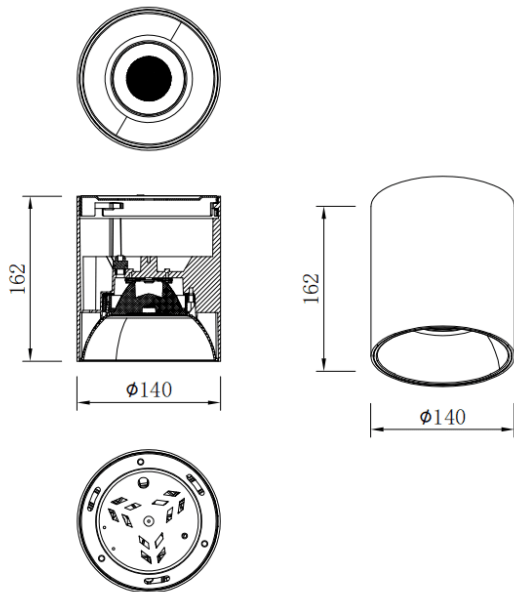

**SDOWN**

Lavov Ceiling downlight from the family SDOWN with a power of 40W and a 40 beam angle. Finished in Silver colour. Dimensions Ø140X162 mm .. With a total lumen output of 3200lm and a luminous efficiency of 80lm/W. CCT 3000K. Driver ON-OFF. Made in Die Cast Aluminium Body, Front Cover Tempered Glass. .IP65.

**Dimensions**

**Product dimensions (mm)**                      **Ø140X162 mm**

**Scheme**

<b>Item code</b>	<b>86.OC02.4321.03</b>
<b>Product type</b>	<b>Outdoor</b>
<b>Category</b>	<b>Surface Ceiling Downlight</b>
<b>Family</b>	<b>SDOWN</b>
<b>Pictograms</b>	

<b>Product</b>	
<b>Real power (W)</b>	<b>40</b>
<b>Real luminous flux (Lm)</b>	<b>3200</b>
<b>Luminous efficiency (Lm/W)</b>	<b>80</b>
<b>Beam angle (°)</b>	<b>40</b>
<b>Life time (h)</b>	<b>50000h L80B10</b>
<b>IP</b>	<b>IP65</b>
<b>Colour</b>	<b>Silver</b>
<b>Control gear included</b>	<b>Yes</b>
<b>Control gear</b>	<b>ON-OFF</b>
<b>Light source</b>	<b>LED</b>
<b>Type of LED</b>	<b>COB</b>
<b>Colour temperature (K)</b>	<b>3000</b>
<b>Colour consistency (SDCM)</b>	<b>SDCM3</b>
<b>CRI</b>	<b>80</b>