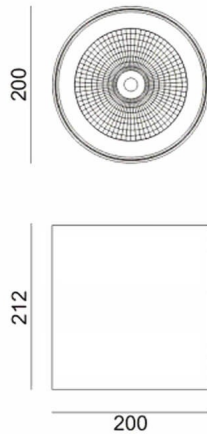

**SDOWN**

Lavov outdoor wall light from the family SDOWN with a power of 50W and a optic distribution 25°. With a total lumen output of 4450lm and an efficiency of 89lm/W. Manufactured in Die Cast Aluminium Body, Front Cover Tempered Glass and finished in Grey colour. ON-OFF driver.

<b>Item code</b>	<b>86.OC02.4321.03</b>
<b>Product type</b>	<b>Outdoor</b>
<b>Category</b>	<b>Surface Ceiling Downlight</b>
<b>Family</b>	<b>SDOWN</b>
<b>Pictograms</b>	

**Scheme**

**Product**

<b>Real power (W)</b>	<b>50</b>
<b>Real luminous flux (Lm)</b>	<b>4450</b>
<b>Luminous efficiency (Lm/W)</b>	<b>89</b>
<b>Beam angle (°)</b>	<b>25°</b>
<b>Life time (h)</b>	<b>50000h L80B10</b>
<b>IP</b>	<b>65</b>
<b>Electrical class insulation</b>	<b>Class I</b>
<b>Colour</b>	<b>Grey</b>
<b>Chip Brand</b>	<b>Osram</b>
<b>Control gear included</b>	<b>Yes</b>
<b>Control gear</b>	<b>ON-OFF</b>
<b>Light source</b>	<b>LED</b>
<b>Type of LED</b>	<b>COB</b>
<b>Colour temperature (K)</b>	<b>3000</b>
<b>Colour consistency (SDCM)</b>	<b>SDCM&lt;3</b>
<b>CRI</b>	<b>&gt;80</b>
<b>IK</b>	<b>IK06</b>