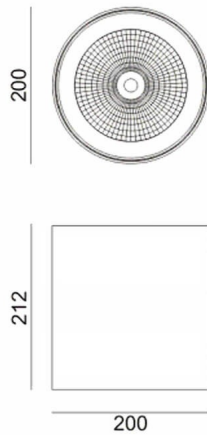

SDOWN

Lavov outdoor wall light from the family SDOWN with a power of 50W and a optic distribution 25°. With a total lumen output of 4450lm and an efficiency of 89lm/W. Manufactured in Die Cast Aluminium Body, Front Cover Tempered Glass and finished in Grey colour. ON-OFF driver.

Item code	86.OC02.4321.03
Product type	Outdoor
Category	Surface Ceiling Downlight
Family	SDOWN

Pictograms					

Scheme

Product	
Real power (W)	50
Real luminous flux (Lm)	4450
Luminous efficiency (Lm/W)	89
Beam angle (°)	25°
Life time (h)	50000h L80B10
IP	65
Electrical class insulation	Class I
Colour	Grey
Chip Brand	Osram
Control gear included	Yes
Control gear	ON-OFF
Light source	LED
Type of LED	COB
Colour temperature (K)	3000
Colour consistency (SDCM)	SDCM<3
CRI	>80
IK	IK06