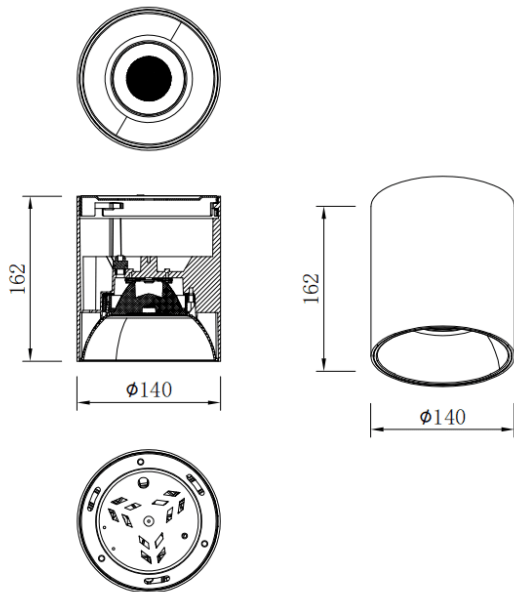

SDOWN

Lavov Ceiling downlight from the family SDOWN with a power of 40W and a 40 beam angle. Finished in White colour. Dimensions Ø140X162 mm .. With a total lumen output of 3200lm and a luminous efficiency of 80lm/W. CCT 3000K. Driver DALI. Made in Die Cast Aluminium Body, Front Cover Tempered Glass. .IP65.

Dimensions

Product dimensions (mm) **Ø140X162 mm**

Scheme

Item code	86.OC02.4323.01
Product type	Outdoor
Category	Surface Ceiling Downlight
Family	SDOWN
Pictograms	

Product	
Real power (W)	40
Real luminous flux (Lm)	3200
Luminous efficiency (Lm/W)	80
Beam angle (°)	40
Life time (h)	50000h L80B10
IP	IP65
Colour	White
Control gear included	Yes
Control gear	DALI
Light source	LED
Type of LED	COB
Colour temperature (K)	3000
Colour consistency (SDCM)	SDCM3
CRI	80