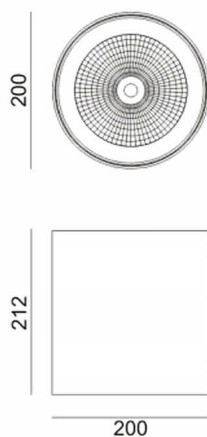

SDOWN

Lavov outdoor wall light from the family SDOWN with a power of 50W and a optic distribution 25°. With a total lumen output of 4450lm and an efficiency of 89lm/W. Manufactured in Die Cast Aluminium Body, Front Cover Tempered Glass and finished in White colour. DALI driver.

Item code	86.OC02.4323.01
Product type	Outdoor
Category	Surface Ceiling Downlight
Family	SDOWN

Pictograms

Dimensions

Product dimensions (mm) diam 200x212mm

Scheme

Product

Real power (W)	50
Real luminous flux (Lm)	4450
Luminous efficiency (Lm/W)	89
Beam angle (°)	25°
Life time (h)	50000h L80B10
IP	65
Electrical class insulation	Class I
Colour	White
Chip Brand	Osram
Control gear included	Yes
Control gear	DALI
Light source	LED
Type of LED	COB
Colour temperature (K)	3000
Colour consistency (SDCM)	SDCM<3
CRI	>80
IK	IK06