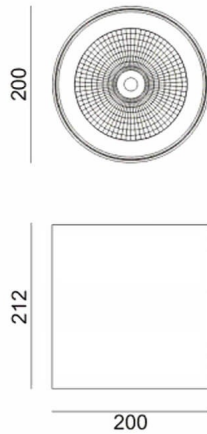

SDOWN

Lavov outdoor wall light from the family SDOWN with a power of 50W and a optic distribution 25°. With a total lumen output of 4450lm and an efficiency of 89lm/W. Manufactured in Die Cast Aluminium Body, Front Cover Tempered Glass and finished in White colour. DALI driver.

Item code	86.OC02.4323.01
Product type	Outdoor
Category	Surface Ceiling Downlight
Family	SDOWN
Pictograms	

Dimensions

Product dimensions (mm) diam 200x212mm

Scheme

Product

Real power (W)	50
Real luminous flux (Lm)	4450
Luminous efficiency (Lm/W)	89
Beam angle (°)	25°
Life time (h)	50000h L80B10
IP	65
Electrical class insulation	Class I
Colour	White
Chip Brand	Osram
Control gear included	Yes
Control gear	DALI
Light source	LED
Type of LED	COB
Colour temperature (K)	3000
Colour consistency (SDCM)	SDCM<3
CRI	>80
IK	IK06