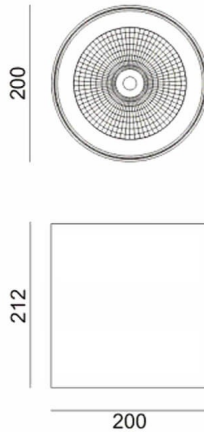

SDOWN

Lavov outdoor wall light from the family SDOWN with a power of 50W and a optic distribution 25°. With a total lumen output of 4450lm and an efficiency of 89lm/W. Manufactured in Die Cast Aluminium Body, Front Cover Tempered Glass and finished in Black colour. DALI driver.

Item code	86.OC02.4323.02
Product type	Outdoor
Category	Surface Ceiling Downlight
Family	SDOWN

Pictograms

Dimensions

Product dimensions (mm) diam 200x212mm

Scheme

Product

Real power (W)	50
Real luminous flux (Lm)	4450
Luminous efficiency (Lm/W)	89
Beam angle (°)	25°
Life time (h)	50000h L80B10
IP	65
Electrical class insulation	Class I
Colour	Black
Chip Brand	Osram
Control gear included	Yes
Control gear	DALI
Light source	LED
Type of LED	COB
Colour temperature (K)	3000
Colour consistency (SDCM)	SDCM<3
CRI	>80
IK	IK06