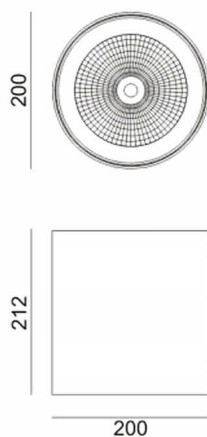

**SDOWN**

Lavov outdoor wall light from the family SDOWN with a power of 50W and a optic distribution 25°. With a total lumen output of 4450lm and an efficiency of 89lm/W. Manufactured in Die Cast Aluminium Body, Front Cover Tempered Glass and finished in Black colour. DALI driver.

<b>Item code</b>	<b>86.OC02.4323.02</b>
<b>Product type</b>	<b>Outdoor</b>
<b>Category</b>	<b>Surface Ceiling Downlight</b>
<b>Family</b>	<b>SDOWN</b>

**Pictograms**

**Dimensions**

**Product dimensions (mm) diam 200x212mm**

**Scheme**

**Product**

<b>Real power (W)</b>	<b>50</b>
<b>Real luminous flux (Lm)</b>	<b>4450</b>
<b>Luminous efficiency (Lm/W)</b>	<b>89</b>
<b>Beam angle (°)</b>	<b>25°</b>
<b>Life time (h)</b>	<b>50000h L80B10</b>
<b>IP</b>	<b>65</b>
<b>Electrical class insulation</b>	<b>Class I</b>
<b>Colour</b>	<b>Black</b>
<b>Chip Brand</b>	<b>Osram</b>
<b>Control gear included</b>	<b>Yes</b>
<b>Control gear</b>	<b>DALI</b>
<b>Light source</b>	<b>LED</b>
<b>Type of LED</b>	<b>COB</b>
<b>Colour temperature (K)</b>	<b>3000</b>
<b>Colour consistency (SDCM)</b>	<b>SDCM&lt;3</b>
<b>CRI</b>	<b>&gt;80</b>
<b>IK</b>	<b>IK06</b>