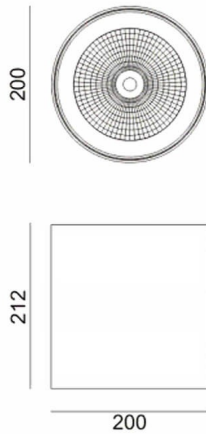

SDOWN

Lavov outdoor wall light from the family SDOWN with a power of 50W and a optic distribution 25°. With a total lumen output of 4450lm and an efficiency of 89lm/W. Manufactured in Die Cast Aluminium Body, Front Cover Tempered Glass and finished in Black colour. DALI driver.

Item code	86.OC02.4323.02
Product type	Outdoor
Category	Surface Ceiling Downlight
Family	SDOWN
Pictograms	

Dimensions

Product dimensions (mm) diam 200x212mm

Scheme

Product

Real power (W)	50
Real luminous flux (Lm)	4450
Luminous efficiency (Lm/W)	89
Beam angle (°)	25°
Life time (h)	50000h L80B10
IP	65
Electrical class insulation	Class I
Colour	Black
Chip Brand	Osram
Control gear included	Yes
Control gear	DALI
Light source	LED
Type of LED	COB
Colour temperature (K)	3000
Colour consistency (SDCM)	SDCM<3
CRI	>80
IK	IK06