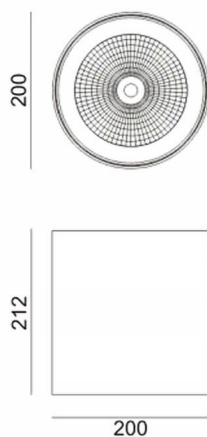

SDOWN

Lavov outdoor wall light from the family SDOWN with a power of 50W and a optic distribution 25°. With a total lumen output of 4450lm and an efficiency of 89lm/W. Manufactured in Die Cast Aluminium Body, Front Cover Tempered Glass and finished in Black colour. DALI driver.

Item code	86.OC02.4323.02
Product type	Outdoor
Category	Surface Ceiling Downlight
Family	SDOWN

Pictograms

Dimensions

Product dimensions (mm) diam 200x212mm

Scheme

Product

Real power (W)	50
Real luminous flux (Lm)	4450
Luminous efficiency (Lm/W)	89
Beam angle (°)	25°
Life time (h)	50000h L80B10
IP	65
Electrical class insulation	Class I
Colour	Black
Chip Brand	Osram
Control gear included	Yes
Control gear	DALI
Light source	LED
Type of LED	COB
Colour temperature (K)	3000
Colour consistency (SDCM)	SDCM<3
CRI	>80
IK	IK06