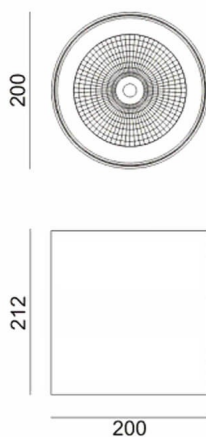

SDOWN

Lavov outdoor wall light from the family SDOWN with a power of 50W and a optic distribution 25°. With a total lumen output of 4450lm and an efficiency of 89lm/W. Manufactured in Die Cast Aluminium Body, Front Cover Tempered Glass and finished in Grey colour. DALI driver.

Item code	86.OC02.4323.03
Product type	Outdoor
Category	Surface Ceiling Downlight
Family	SDOWN

Pictograms

Dimensions

Product dimensions (mm) diam 200x212mm

Scheme

Product

Real power (W)	50
Real luminous flux (Lm)	4450
Luminous efficiency (Lm/W)	89
Beam angle (°)	25°
Life time (h)	50000h L80B10
IP	65
Electrical class insulation	Class I
Colour	Grey
Chip Brand	Osram
Control gear included	Yes
Control gear	DALI
Light source	LED
Type of LED	COB
Colour temperature (K)	3000
Colour consistency (SDCM)	SDCM<3
CRI	>80
IK	IK06