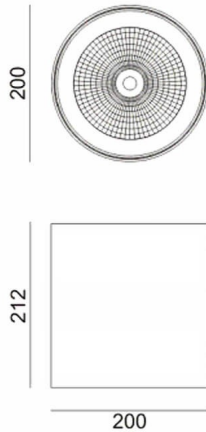

SDOWN

Lavov outdoor wall light from the family SDOWN with a power of 50W and a optic distribution 25°. With a total lumen output of 4450lm and an efficiency of 89lm/W. Manufactured in Die Cast Aluminium Body, Front Cover Tempered Glass and finished in Grey colour. DALI driver.

Item code	86.OC02.4323.03
Product type	Outdoor
Category	Surface Ceiling Downlight
Family	SDOWN

Pictograms

Dimensions

Product dimensions (mm) diam 200x212mm

Scheme

Product

Real power (W)	50
Real luminous flux (Lm)	4450
Luminous efficiency (Lm/W)	89
Beam angle (°)	25°
Life time (h)	50000h L80B10
IP	65
Electrical class insulation	Class I
Colour	Grey
Chip Brand	Osram
Control gear included	Yes
Control gear	DALI
Light source	LED
Type of LED	COB
Colour temperature (K)	3000
Colour consistency (SDCM)	SDCM<3
CRI	>80
IK	IK06