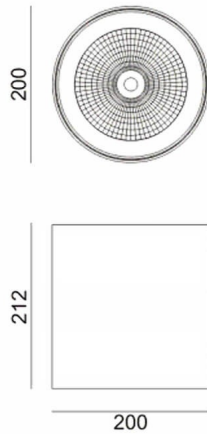

**SDOWN**

Lavov outdoor wall light from the family SDOWN with a power of 50W and a optic distribution 25°. With a total lumen output of 4450lm and an efficiency of 89lm/W. Manufactured in Die Cast Aluminium Body, Front Cover Tempered Glass and finished in Grey colour. DALI driver.

<b>Item code</b>	<b>86.OC02.4323.03</b>
<b>Product type</b>	<b>Outdoor</b>
<b>Category</b>	<b>Surface Ceiling Downlight</b>
<b>Family</b>	<b>SDOWN</b>
<b>Pictograms</b>	

**Dimensions**

**Product dimensions (mm) diam 200x212mm**

**Scheme**

**Product**

<b>Real power (W)</b>	<b>50</b>
<b>Real luminous flux (Lm)</b>	<b>4450</b>
<b>Luminous efficiency (Lm/W)</b>	<b>89</b>
<b>Beam angle (°)</b>	<b>25°</b>
<b>Life time (h)</b>	<b>50000h L80B10</b>
<b>IP</b>	<b>65</b>
<b>Electrical class insulation</b>	<b>Class I</b>
<b>Colour</b>	<b>Grey</b>
<b>Chip Brand</b>	<b>Osram</b>
<b>Control gear included</b>	<b>Yes</b>
<b>Control gear</b>	<b>DALI</b>
<b>Light source</b>	<b>LED</b>
<b>Type of LED</b>	<b>COB</b>
<b>Colour temperature (K)</b>	<b>3000</b>
<b>Colour consistency (SDCM)</b>	<b>SDCM&lt;3</b>
<b>CRI</b>	<b>&gt;80</b>
<b>IK</b>	<b>IK06</b>