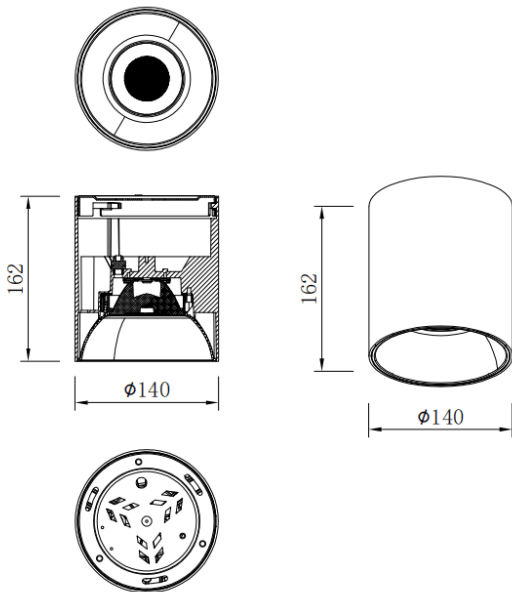

SDOWN

Lavov Ceiling downlight from the family SDOWN with a power of 40W and a 40 beam angle. Finished in Silver colour. Dimensions Ø140X162 mm .. With a total lumen output of 3200lm and a luminous efficiency of 80lm/W. CCT 3000K. Driver DALI. Made in Die Cast Aluminium Body, Front Cover Tempered Glass. .IP65.

Dimensions

Product dimensions (mm) **Ø140X162 mm**

Scheme

Item code	86.OC02.4323.03
Product type	Outdoor
Category	Surface Ceiling Downlight
Family	SDOWN
Pictograms	

Product	
Real power (W)	40
Real luminous flux (Lm)	3200
Luminous efficiency (Lm/W)	80
Beam angle (°)	40
Life time (h)	50000h L80B10
IP	IP65
Colour	Silver
Control gear included	Yes
Control gear	DALI
Light source	LED
Type of LED	COB
Colour temperature (K)	3000
Colour consistency (SDCM)	SDCM3
CRI	80