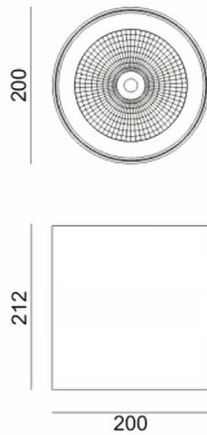

SDOWN

Lavov outdoor wall light from the family SDOWN with a power of 50W and a optic distribution 40°. With a total lumen output of 4450lm and an efficiency of 89lm/W. Manufactured in Die Cast Aluminium Body, Front Cover Tempered Glass and finished in White colour. ON-OFF driver.

Item code	86.OC02.4331.01
Product type	Outdoor
Category	Surface Ceiling Downlight
Family	SDOWN

Pictograms

Scheme

Product

Real power (W)	50
Real luminous flux (Lm)	4450
Luminous efficiency (Lm/W)	89
Beam angle (°)	40°
Life time (h)	50000h L80B10
IP	65
Electrical class insulation	Class I
Colour	White
Chip Brand	Osram
Control gear included	Yes
Control gear	ON-OFF
Light source	LED
Type of LED	COB
Colour temperature (K)	3000
Colour consistency (SDCM)	SDCM<3
CRI	>80
IK	IK06