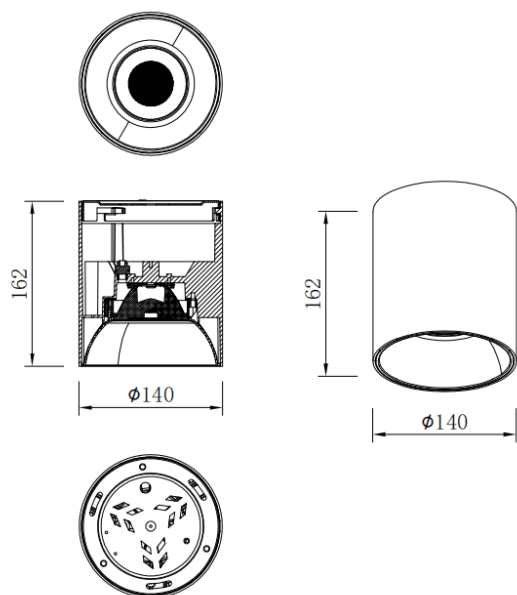

**SDOWN**

Lavov Ceiling downlight from the family SDOWN with a power of 40W and a 60 beam angle. Finished in White colour. Dimensions Ø140X162 mm .. With a total lumen output of 3200lm and a luminous efficiency of 80lm/W. CCT 3000K. Driver ON-OFF. Made in Die Cast Aluminium Body, Front Cover Tempered Glass. .IP65.

<b>Item code</b>	<b>86.OC02.4331.01</b>
<b>Product type</b>	<b>Outdoor</b>
<b>Category</b>	<b>Surface Ceiling Downlight</b>
<b>Family</b>	<b>SDOWN</b>
<b>Pictograms</b>	

**Dimensions**

**Product dimensions (mm)**      **Ø140X162 mm**

**Scheme**

**Product**

<b>Real power (W)</b>	<b>40</b>
<b>Real luminous flux (Lm)</b>	<b>3200</b>
<b>Luminous efficiency (Lm/W)</b>	<b>80</b>
<b>Beam angle (°)</b>	<b>60</b>
<b>Life time (h)</b>	<b>50000h L80B10</b>
<b>IP</b>	<b>IP65</b>
<b>Colour</b>	<b>White</b>
<b>Control gear included</b>	<b>Yes</b>
<b>Control gear</b>	<b>ON-OFF</b>
<b>Light source</b>	<b>LED</b>
<b>Type of LED</b>	<b>COB</b>
<b>Colour temperature (K)</b>	<b>3000</b>
<b>Colour consistency (SDCM)</b>	<b>SDCM3</b>
<b>CRI</b>	<b>80</b>