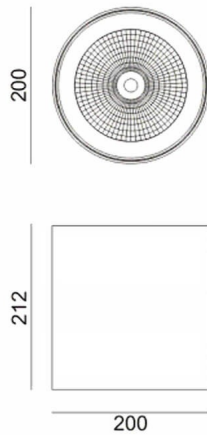

**SDOWN**

Lavov outdoor wall light from the family SDOWN with a power of 50W and a optic distribution 40°. With a total lumen output of 4450lm and an efficiency of 89lm/W. Manufactured in Die Cast Aluminium Body, Front Cover Tempered Glass and finished in White colour. ON-OFF driver.

<b>Item code</b>	<b>86.OC02.4331.01</b>
<b>Product type</b>	<b>Outdoor</b>
<b>Category</b>	<b>Surface Ceiling Downlight</b>
<b>Family</b>	<b>SDOWN</b>

**Pictograms**

**Scheme**

**Product**

<b>Real power (W)</b>	<b>50</b>
<b>Real luminous flux (Lm)</b>	<b>4450</b>
<b>Luminous efficiency (Lm/W)</b>	<b>89</b>
<b>Beam angle (°)</b>	<b>40°</b>
<b>Life time (h)</b>	<b>50000h L80B10</b>
<b>IP</b>	<b>65</b>
<b>Electrical class insulation</b>	<b>Class I</b>
<b>Colour</b>	<b>White</b>
<b>Chip Brand</b>	<b>Osram</b>
<b>Control gear included</b>	<b>Yes</b>
<b>Control gear</b>	<b>ON-OFF</b>
<b>Light source</b>	<b>LED</b>
<b>Type of LED</b>	<b>COB</b>
<b>Colour temperature (K)</b>	<b>3000</b>
<b>Colour consistency (SDCM)</b>	<b>SDCM&lt;3</b>
<b>CRI</b>	<b>&gt;80</b>
<b>IK</b>	<b>IK06</b>