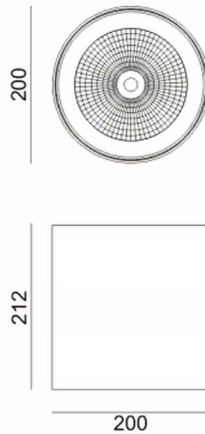

**SDOWN**

Lavov outdoor wall light from the family SDOWN with a power of 50W and a optic distribution 40°. With a total lumen output of 4450lm and an efficiency of 89lm/W. Manufactured in Die Cast Aluminium Body, Front Cover Tempered Glass and finished in White colour. ON-OFF driver.

<b>Item code</b>	<b>86.OC02.4331.01</b>
<b>Product type</b>	<b>Outdoor</b>
<b>Category</b>	<b>Surface Ceiling Downlight</b>
<b>Family</b>	<b>SDOWN</b>
<b>Pictograms</b>	

**Scheme**

**Product**

<b>Real power (W)</b>	<b>50</b>
<b>Real luminous flux (Lm)</b>	<b>4450</b>
<b>Luminous efficiency (Lm/W)</b>	<b>89</b>
<b>Beam angle (°)</b>	<b>40°</b>
<b>Life time (h)</b>	<b>50000h L80B10</b>
<b>IP</b>	<b>65</b>
<b>Electrical class insulation</b>	<b>Class I</b>
<b>Colour</b>	<b>White</b>
<b>Chip Brand</b>	<b>Osram</b>
<b>Control gear included</b>	<b>Yes</b>
<b>Control gear</b>	<b>ON-OFF</b>
<b>Light source</b>	<b>LED</b>
<b>Type of LED</b>	<b>COB</b>
<b>Colour temperature (K)</b>	<b>3000</b>
<b>Colour consistency (SDCM)</b>	<b>SDCM&lt;3</b>
<b>CRI</b>	<b>&gt;80</b>
<b>IK</b>	<b>IK06</b>