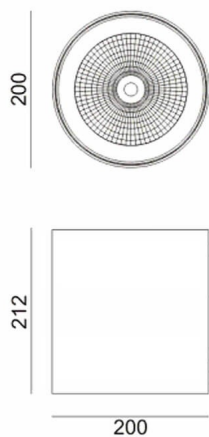

SDOWN

Lavov outdoor wall light from the family SDOWN with a power of 50W and a optic distribution 40°. With a total lumen output of 4450lm and an efficiency of 89lm/W. Manufactured in Die Cast Aluminium Body, Front Cover Tempered Glass and finished in Black colour. ON-OFF driver.

Item code	86.OC02.4331.02
Product type	Outdoor
Category	Surface Ceiling Downlight
Family	SDOWN

Pictograms

Scheme

Product

Real power (W)	50
Real luminous flux (Lm)	4450
Luminous efficiency (Lm/W)	89
Beam angle (°)	40°
Life time (h)	50000h L80B10
IP	65
Electrical class insulation	Class I
Colour	Black
Chip Brand	Osram
Control gear included	Yes
Control gear	ON-OFF
Light source	LED
Type of LED	COB
Colour temperature (K)	3000
Colour consistency (SDCM)	SDCM<3
CRI	>80
IK	IK06