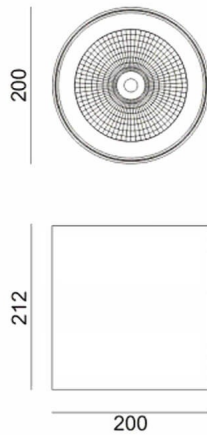

SDOWN

Lavov outdoor wall light from the family SDOWN with a power of 50W and a optic distribution 40°. With a total lumen output of 4450lm and an efficiency of 89lm/W. Manufactured in Die Cast Aluminium Body, Front Cover Tempered Glass and finished in Black colour. ON-OFF driver.

Item code	86.OC02.4331.02
Product type	Outdoor
Category	Surface Ceiling Downlight
Family	SDOWN

Pictograms

Scheme

Product

Real power (W)	50
Real luminous flux (Lm)	4450
Luminous efficiency (Lm/W)	89
Beam angle (°)	40°
Life time (h)	50000h L80B10
IP	65
Electrical class insulation	Class I
Colour	Black
Chip Brand	Osram
Control gear included	Yes
Control gear	ON-OFF
Light source	LED
Type of LED	COB
Colour temperature (K)	3000
Colour consistency (SDCM)	SDCM<3
CRI	>80
IK	IK06