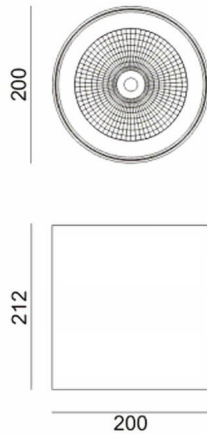

SDOWN

Lavov outdoor wall light from the family SDOWN with a power of 50W and a optic distribution 40°. With a total lumen output of 4450lm and an efficiency of 89lm/W. Manufactured in Die Cast Aluminium Body, Front Cover Tempered Glass and finished in Black colour. ON-OFF driver.

Item code	86.OC02.4331.02
Product type	Outdoor
Category	Surface Ceiling Downlight
Family	SDOWN
Pictograms	

Scheme

Product

Real power (W)	50
Real luminous flux (Lm)	4450
Luminous efficiency (Lm/W)	89
Beam angle (°)	40°
Life time (h)	50000h L80B10
IP	65
Electrical class insulation	Class I
Colour	Black
Chip Brand	Osram
Control gear included	Yes
Control gear	ON-OFF
Light source	LED
Type of LED	COB
Colour temperature (K)	3000
Colour consistency (SDCM)	SDCM<3
CRI	>80
IK	IK06