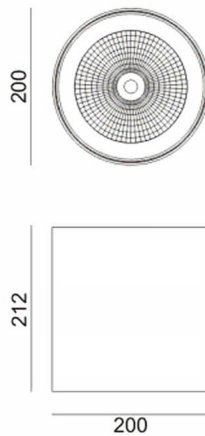

SDOWN

Lavov outdoor wall light from the family SDOWN with a power of 50W and a optic distribution 40°. With a total lumen output of 4450lm and an efficiency of 89lm/W. Manufactured in Die Cast Aluminium Body, Front Cover Tempered Glass and finished in Grey colour. ON-OFF driver.

Item code	86.OC02.4331.03
Product type	Outdoor
Category	Surface Ceiling Downlight
Family	SDOWN
Pictograms	

Scheme

Product	
Real power (W)	50
Real luminous flux (Lm)	4450
Luminous efficiency (Lm/W)	89
Beam angle (°)	40°
Life time (h)	50000h L80B10
IP	65
Electrical class insulation	Class I
Colour	Grey
Chip Brand	Osram
Control gear included	Yes
Control gear	ON-OFF
Light source	LED
Type of LED	COB
Colour temperature (K)	3000
Colour consistency (SDCM)	SDCM<3
CRI	>80
IK	IK06