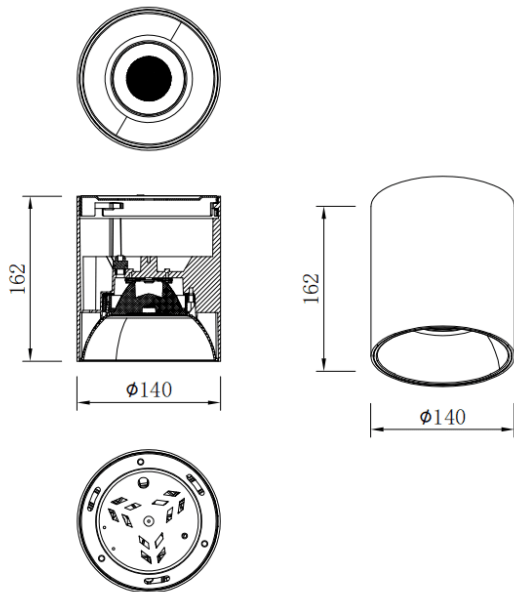

**SDOWN**

Lavov Ceiling downlight from the family SDOWN with a power of 40W and a 60 beam angle. Finished in Silver colour. Dimensions Ø140X162 mm .. With a total lumen output of 3200lm and a luminous efficiency of 80lm/W. CCT 3000K. Driver ON-OFF. Made in Die Cast Aluminium Body, Front Cover Tempered Glass. .IP65.

**Dimensions**

**Product dimensions (mm)                    Ø140X162 mm**

**Scheme**

<b>Item code</b>	<b>86.OC02.4331.03</b>
<b>Product type</b>	<b>Outdoor</b>
<b>Category</b>	<b>Surface Ceiling Downlight</b>
<b>Family</b>	<b>SDOWN</b>
<b>Pictograms</b>	

<b>Product</b>	
<b>Real power (W)</b>	<b>40</b>
<b>Real luminous flux (Lm)</b>	<b>3200</b>
<b>Luminous efficiency (Lm/W)</b>	<b>80</b>
<b>Beam angle (°)</b>	<b>60</b>
<b>Life time (h)</b>	<b>50000h L80B10</b>
<b>IP</b>	<b>IP65</b>
<b>Colour</b>	<b>Silver</b>
<b>Control gear included</b>	<b>Yes</b>
<b>Control gear</b>	<b>ON-OFF</b>
<b>Light source</b>	<b>LED</b>
<b>Type of LED</b>	<b>COB</b>
<b>Colour temperature (K)</b>	<b>3000</b>
<b>Colour consistency (SDCM)</b>	<b>SDCM3</b>
<b>CRI</b>	<b>80</b>