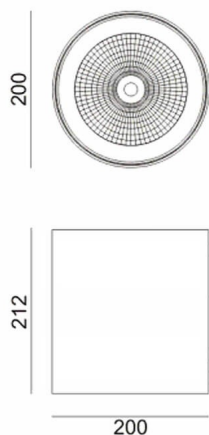

**SDOWN**

Lavov outdoor wall light from the family SDOWN with a power of 50W and a optic distribution 40°. With a total lumen output of 4450lm and an efficiency of 89lm/W. Manufactured in Die Cast Aluminium Body, Front Cover Tempered Glass and finished in Grey colour. ON-OFF driver.

<b>Item code</b>	<b>86.OC02.4331.03</b>
<b>Product type</b>	<b>Outdoor</b>
<b>Category</b>	<b>Surface Ceiling Downlight</b>
<b>Family</b>	<b>SDOWN</b>

**Pictograms**

**Scheme**

**Product**

<b>Real power (W)</b>	<b>50</b>
<b>Real luminous flux (Lm)</b>	<b>4450</b>
<b>Luminous efficiency (Lm/W)</b>	<b>89</b>
<b>Beam angle (°)</b>	<b>40°</b>
<b>Life time (h)</b>	<b>50000h L80B10</b>
<b>IP</b>	<b>65</b>
<b>Electrical class insulation</b>	<b>Class I</b>
<b>Colour</b>	<b>Grey</b>
<b>Chip Brand</b>	<b>Osram</b>
<b>Control gear included</b>	<b>Yes</b>
<b>Control gear</b>	<b>ON-OFF</b>
<b>Light source</b>	<b>LED</b>
<b>Type of LED</b>	<b>COB</b>
<b>Colour temperature (K)</b>	<b>3000</b>
<b>Colour consistency (SDCM)</b>	<b>SDCM&lt;3</b>
<b>CRI</b>	<b>&gt;80</b>
<b>IK</b>	<b>IK06</b>