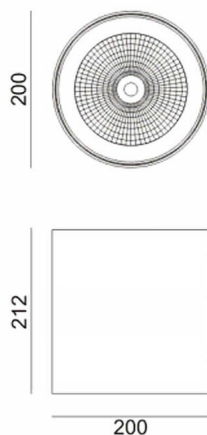

SDOWN

Lavov outdoor wall light from the family SDOWN with a power of 50W and a optic distribution 40°. With a total lumen output of 4450lm and an efficiency of 89lm/W. Manufactured in Die Cast Aluminium Body, Front Cover Tempered Glass and finished in Grey colour. ON-OFF driver.

Item code	86.OC02.4331.03
Product type	Outdoor
Category	Surface Ceiling Downlight
Family	SDOWN

Pictograms

Scheme

Product

Real power (W)	50
Real luminous flux (Lm)	4450
Luminous efficiency (Lm/W)	89
Beam angle (°)	40°
Life time (h)	50000h L80B10
IP	65
Electrical class insulation	Class I
Colour	Grey
Chip Brand	Osram
Control gear included	Yes
Control gear	ON-OFF
Light source	LED
Type of LED	COB
Colour temperature (K)	3000
Colour consistency (SDCM)	SDCM<3
CRI	>80
IK	IK06