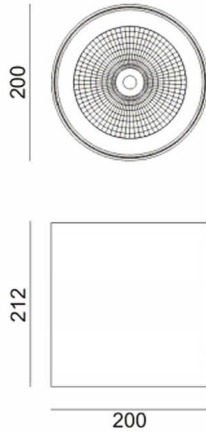

SDOWN

Lavov outdoor wall light from the family SDOWN with a power of 50W and a optic distribution 40°. With a total lumen output of 4450lm and an efficiency of 89lm/W. Manufactured in Die Cast Aluminium Body, Front Cover Tempered Glass and finished in White colour. DALI driver.

Item code	86.OC02.4333.01
Product type	Outdoor
Category	Surface Ceiling Downlight
Family	SDOWN
Pictograms	

Dimensions

Product dimensions (mm) diam 200x212mm

Scheme

Product

Real power (W)	50
Real luminous flux (Lm)	4450
Luminous efficiency (Lm/W)	89
Beam angle (°)	40°
Life time (h)	50000h L80B10
IP	65
Electrical class insulation	Class I
Colour	White
Chip Brand	Osram
Control gear included	Yes
Control gear	DALI
Light source	LED
Type of LED	COB
Colour temperature (K)	3000
Colour consistency (SDCM)	SDCM<3
CRI	>80
IK	IK06