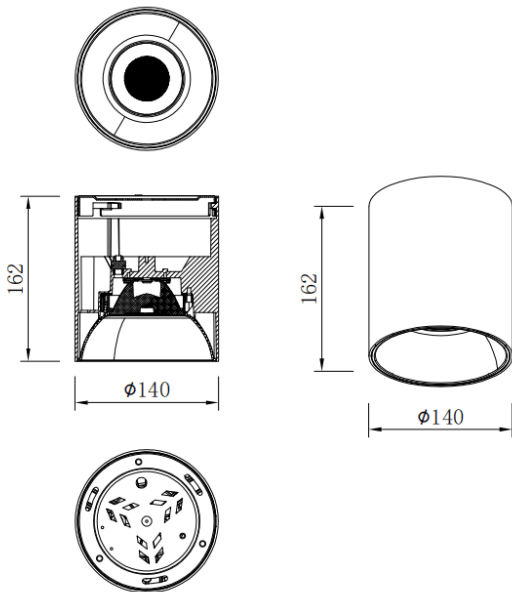

SDOWN

Lavov Ceiling downlight from the family SDOWN with a power of 40W and a 60 beam angle. Finished in White colour. Dimensions Ø140X162 mm .. With a total lumen output of 3200lm and a luminous efficiency of 80lm/W. CCT 3000K. Driver DALI. Made in Die Cast Aluminium Body, Front Cover Tempered Glass. .IP65.

Dimensions

Product dimensions (mm) Ø140X162 mm

Scheme

Item code	86.OC02.4333.01
Product type	Outdoor
Category	Surface Ceiling Downlight
Family	SDOWN
Pictograms	

Product	
Real power (W)	40
Real luminous flux (Lm)	3200
Luminous efficiency (Lm/W)	80
Beam angle (°)	60
Life time (h)	50000h L80B10
IP	IP65
Colour	White
Control gear included	Yes
Control gear	DALI
Light source	LED
Type of LED	COB
Colour temperature (K)	3000
Colour consistency (SDCM)	SDCM3
CRI	80