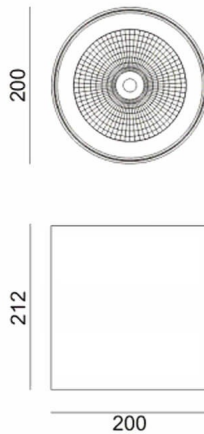

SDOWN

Lavov outdoor wall light from the family SDOWN with a power of 50W and a optic distribution 40°. With a total lumen output of 4450lm and an efficiency of 89lm/W. Manufactured in Die Cast Aluminium Body, Front Cover Tempered Glass and finished in White colour. DALI driver.

Item code	86.OC02.4333.01
Product type	Outdoor
Category	Surface Ceiling Downlight
Family	SDOWN

Pictograms

Dimensions

Product dimensions (mm) diam 200x212mm

Scheme

Product

Real power (W)	50
Real luminous flux (Lm)	4450
Luminous efficiency (Lm/W)	89
Beam angle (°)	40°
Life time (h)	50000h L80B10
IP	65
Electrical class insulation	Class I
Colour	White
Chip Brand	Osram
Control gear included	Yes
Control gear	DALI
Light source	LED
Type of LED	COB
Colour temperature (K)	3000
Colour consistency (SDCM)	SDCM<3
CRI	>80
IK	IK06