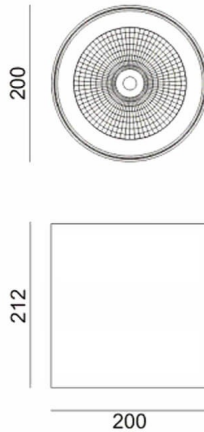

**SDOWN**

Lavov outdoor wall light from the family SDOWN with a power of 50W and a optic distribution 40°. With a total lumen output of 4450lm and an efficiency of 89lm/W. Manufactured in Die Cast Aluminium Body, Front Cover Tempered Glass and finished in White colour. DALI driver.

<b>Item code</b>	<b>86.OC02.4333.01</b>
<b>Product type</b>	<b>Outdoor</b>
<b>Category</b>	<b>Surface Ceiling Downlight</b>
<b>Family</b>	<b>SDOWN</b>

**Pictograms**

**Dimensions**

**Product dimensions (mm) diam 200x212mm**

**Scheme**

**Product**

<b>Real power (W)</b>	<b>50</b>
<b>Real luminous flux (Lm)</b>	<b>4450</b>
<b>Luminous efficiency (Lm/W)</b>	<b>89</b>
<b>Beam angle (°)</b>	<b>40°</b>
<b>Life time (h)</b>	<b>50000h L80B10</b>
<b>IP</b>	<b>65</b>
<b>Electrical class insulation</b>	<b>Class I</b>
<b>Colour</b>	<b>White</b>
<b>Chip Brand</b>	<b>Osram</b>
<b>Control gear included</b>	<b>Yes</b>
<b>Control gear</b>	<b>DALI</b>
<b>Light source</b>	<b>LED</b>
<b>Type of LED</b>	<b>COB</b>
<b>Colour temperature (K)</b>	<b>3000</b>
<b>Colour consistency (SDCM)</b>	<b>SDCM&lt;3</b>
<b>CRI</b>	<b>&gt;80</b>
<b>IK</b>	<b>IK06</b>