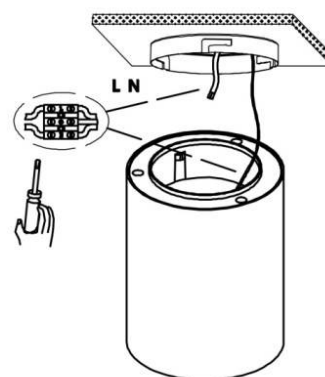

**OUTDOOR / SURFACE CEILING
DOWNLIGHT / SDOWN**

Item code 86.OC02.4333.01

LAVOV
L I G H T I N G

Installation Instruction

CAUTIONS:

1. Switch-off the power supply before any installation and maintenance operations.
2. Installation should be carried out by a suitably qualified person in accordance with good electrical practice and the appropriate national wiring regulations.
3. Connect this lighting according to voltage and frequencies mention on driver.

INSTALLATION:

1 Make a hole

2

3

4

5