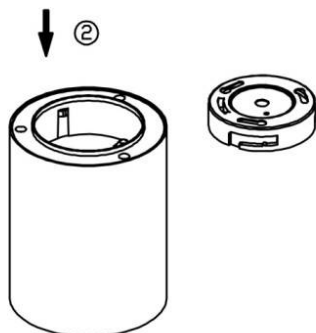

INSTALLATION:

1 Make a hole

2