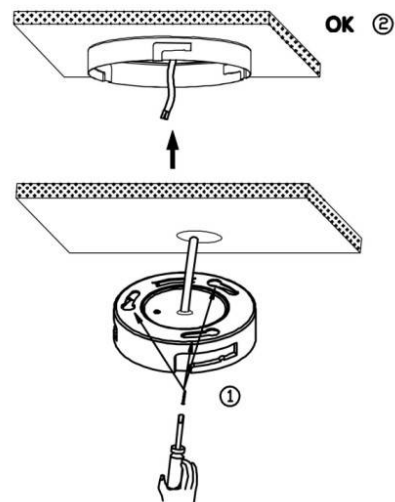

**OUTDOOR / SURFACE CEILING
DOWNLIGHT / SDOWN**

Item code 86.OC02.4333.01

LAVOV
L I G H T I N G

Installation Instruction

CAUTIONS:

1. Switch-off the power supply before any installation and maintenance operations.
2. Installation should be carried out by a suitably qualified person in accordance with good electrical practice and the appropriate national wiring regulations.
3. Connect this lighting according to voltage and frequencies mention on driver.

INSTALLATION:

1 Make a hole

2

3

4

5