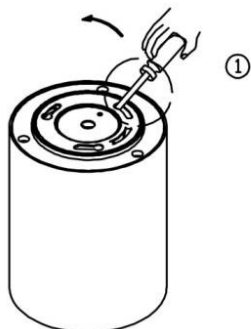

INSTALLATION:

1 Make a hole

2