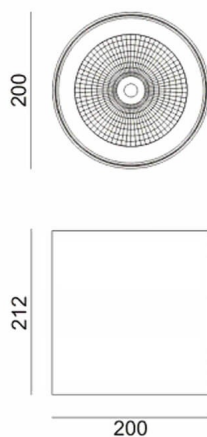

Scheme

Product

Real power (W)	50
Real luminous flux (Lm)	4450
Luminous efficiency (Lm/W)	89
Beam angle (°)	40°
Life time (h)	50000h L80B10
IP	65
Electrical class insulation	Class I
Colour	Black
Chip Brand	Osram
Control gear included	Yes
Control gear	DALI
Light source	LED
Type of LED	COB
Colour temperature (K)	3000
Colour consistency (SDCM)	SDCM<3
CRI	>80
IK	IK06