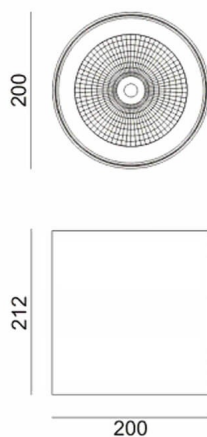

SDOWN

Lavov outdoor wall light from the family SDOWN with a power of 50W and a optic distribution 40°. With a total lumen output of 4450lm and an efficiency of 89lm/W. Manufactured in Die Cast Aluminium Body, Front Cover Tempered Glass and finished in Black colour. DALI driver.

| | |
|---------------------|----------------------------------|
| Item code | 86.OC02.4333.02 |
| Product type | Outdoor |
| Category | Surface Ceiling Downlight |
| Family | SDOWN |

Pictograms

Dimensions

Product dimensions (mm) diam 200x212mm

Scheme

Product

| | |
|------------------------------------|----------------------|
| Real power (W) | 50 |
| Real luminous flux (Lm) | 4450 |
| Luminous efficiency (Lm/W) | 89 |
| Beam angle (°) | 40° |
| Life time (h) | 50000h L80B10 |
| IP | 65 |
| Electrical class insulation | Class I |
| Colour | Black |
| Chip Brand | Osram |
| Control gear included | Yes |
| Control gear | DALI |
| Light source | LED |
| Type of LED | COB |
| Colour temperature (K) | 3000 |
| Colour consistency (SDCM) | SDCM<3 |
| CRI | >80 |
| IK | IK06 |