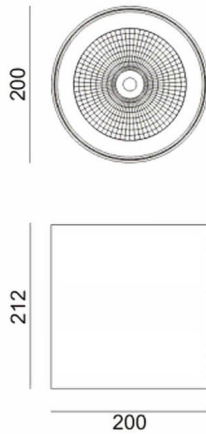

**SDOWN**

Lavov outdoor wall light from the family SDOWN with a power of 50W and a optic distribution 40°. With a total lumen output of 4450lm and an efficiency of 89lm/W. Manufactured in Die Cast Aluminium Body, Front Cover Tempered Glass and finished in Black colour. DALI driver.

<b>Item code</b>	<b>86.OC02.4333.02</b>
<b>Product type</b>	<b>Outdoor</b>
<b>Category</b>	<b>Surface Ceiling Downlight</b>
<b>Family</b>	<b>SDOWN</b>
<b>Pictograms</b>	

**Dimensions**

**Product dimensions (mm) diam 200x212mm**

**Scheme**

**Product**

<b>Real power (W)</b>	<b>50</b>
<b>Real luminous flux (Lm)</b>	<b>4450</b>
<b>Luminous efficiency (Lm/W)</b>	<b>89</b>
<b>Beam angle (°)</b>	<b>40°</b>
<b>Life time (h)</b>	<b>50000h L80B10</b>
<b>IP</b>	<b>65</b>
<b>Electrical class insulation</b>	<b>Class I</b>
<b>Colour</b>	<b>Black</b>
<b>Chip Brand</b>	<b>Osram</b>
<b>Control gear included</b>	<b>Yes</b>
<b>Control gear</b>	<b>DALI</b>
<b>Light source</b>	<b>LED</b>
<b>Type of LED</b>	<b>COB</b>
<b>Colour temperature (K)</b>	<b>3000</b>
<b>Colour consistency (SDCM)</b>	<b>SDCM&lt;3</b>
<b>CRI</b>	<b>&gt;80</b>
<b>IK</b>	<b>IK06</b>