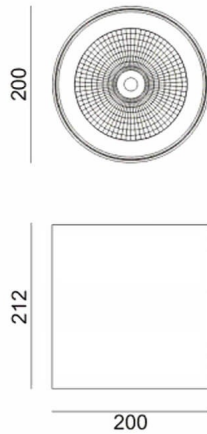

**SDOWN**

Lavov outdoor wall light from the family SDOWN with a power of 50W and a optic distribution 40°. With a total lumen output of 4450lm and an efficiency of 89lm/W. Manufactured in Die Cast Aluminium Body, Front Cover Tempered Glass and finished in Grey colour. DALI driver.

<b>Item code</b>	<b>86.OC02.4333.03</b>
<b>Product type</b>	<b>Outdoor</b>
<b>Category</b>	<b>Surface Ceiling Downlight</b>
<b>Family</b>	<b>SDOWN</b>
<b>Pictograms</b>	

**Dimensions**

**Product dimensions (mm) diam 200x212mm**

**Scheme**

**Product**

<b>Real power (W)</b>	<b>50</b>
<b>Real luminous flux (Lm)</b>	<b>4450</b>
<b>Luminous efficiency (Lm/W)</b>	<b>89</b>
<b>Beam angle (°)</b>	<b>40°</b>
<b>Life time (h)</b>	<b>50000h L80B10</b>
<b>IP</b>	<b>65</b>
<b>Electrical class insulation</b>	<b>Class I</b>
<b>Colour</b>	<b>Grey</b>
<b>Chip Brand</b>	<b>Osram</b>
<b>Control gear included</b>	<b>Yes</b>
<b>Control gear</b>	<b>DALI</b>
<b>Light source</b>	<b>LED</b>
<b>Type of LED</b>	<b>COB</b>
<b>Colour temperature (K)</b>	<b>3000</b>
<b>Colour consistency (SDCM)</b>	<b>SDCM&lt;3</b>
<b>CRI</b>	<b>&gt;80</b>
<b>IK</b>	<b>IK06</b>