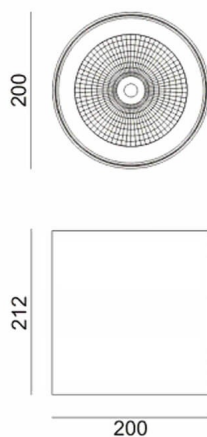

Scheme

Product

Real power (W)	50
Real luminous flux (Lm)	4450
Luminous efficiency (Lm/W)	89
Beam angle (°)	40°
Life time (h)	50000h L80B10
IP	65
Electrical class insulation	Class I
Colour	Grey
Chip Brand	Osram
Control gear included	Yes
Control gear	DALI
Light source	LED
Type of LED	COB
Colour temperature (K)	3000
Colour consistency (SDCM)	SDCM<3
CRI	>80
IK	IK06