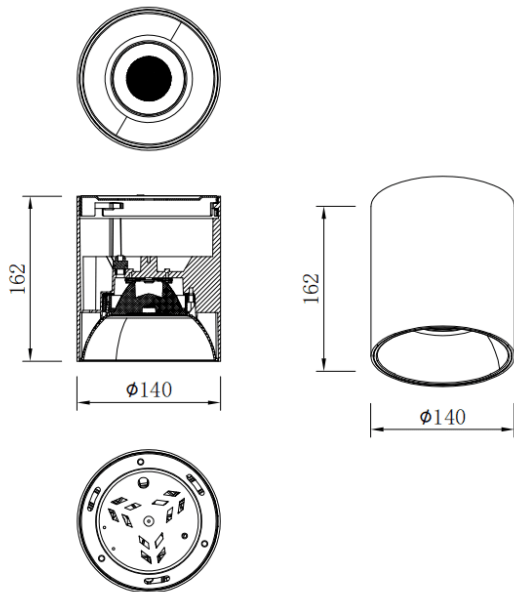

SDOWN

Lavov Ceiling downlight from the family SDOWN with a power of 40W and a 60 beam angle. Finished in Silver colour. Dimensions Ø140X162 mm .. With a total lumen output of 3200lm and a luminous efficiency of 80lm/W. CCT 3000K. Driver DALI. Made in Die Cast Aluminium Body, Front Cover Tempered Glass. .IP65.

Dimensions

Product dimensions (mm) **Ø140X162 mm**

Scheme

Item code	86.OC02.4333.03
Product type	Outdoor
Category	Surface Ceiling Downlight
Family	SDOWN
Pictograms	

Product	
Real power (W)	40
Real luminous flux (Lm)	3200
Luminous efficiency (Lm/W)	80
Beam angle (°)	60
Life time (h)	50000h L80B10
IP	IP65
Colour	Silver
Control gear included	Yes
Control gear	DALI
Colour temperature (K)	3000
Colour consistency (SDCM)	SDCM<3
CRI	80