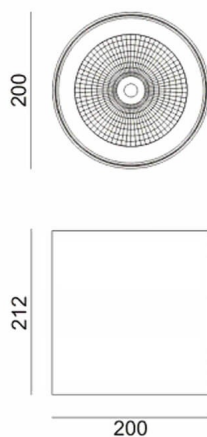

**SDOWN**

Lavov outdoor wall light from the family SDOWN with a power of 50W and a optic distribution 40°. With a total lumen output of 4450lm and an efficiency of 89lm/W. Manufactured in Die Cast Aluminium Body, Front Cover Tempered Glass and finished in Grey colour. DALI driver.

<b>Item code</b>	<b>86.OC02.4333.03</b>
<b>Product type</b>	<b>Outdoor</b>
<b>Category</b>	<b>Surface Ceiling Downlight</b>
<b>Family</b>	<b>SDOWN</b>

**Pictograms**

**Dimensions**

**Product dimensions (mm) diam 200x212mm**

**Scheme**

**Product**

<b>Real power (W)</b>	<b>50</b>
<b>Real luminous flux (Lm)</b>	<b>4450</b>
<b>Luminous efficiency (Lm/W)</b>	<b>89</b>
<b>Beam angle (°)</b>	<b>40°</b>
<b>Life time (h)</b>	<b>50000h L80B10</b>
<b>IP</b>	<b>65</b>
<b>Electrical class insulation</b>	<b>Class I</b>
<b>Colour</b>	<b>Grey</b>
<b>Chip Brand</b>	<b>Osram</b>
<b>Control gear included</b>	<b>Yes</b>
<b>Control gear</b>	<b>DALI</b>
<b>Light source</b>	<b>LED</b>
<b>Type of LED</b>	<b>COB</b>
<b>Colour temperature (K)</b>	<b>3000</b>
<b>Colour consistency (SDCM)</b>	<b>SDCM&lt;3</b>
<b>CRI</b>	<b>&gt;80</b>
<b>IK</b>	<b>IK06</b>