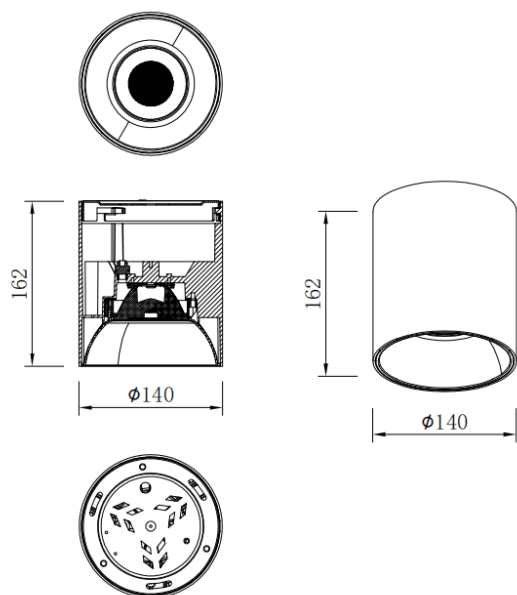

SDOWN

Lavov Ceiling downlight from the family SDOWN with a power of 40W and a 60 beam angle. Finished in Silver colour. Dimensions Ø140X162 mm .. With a total lumen output of 3200lm and a luminous efficiency of 80lm/W. CCT 3000K. Driver DALI. Made in Die Cast Aluminium Body, Front Cover Tempered Glass. .IP65.

Item code	86.OC02.4333.03
Product type	Outdoor
Category	Surface Ceiling Downlight
Family	SDOWN
Pictograms	

Dimensions

Product dimensions (mm) **Ø140X162 mm**

Scheme

Product

Real power (W)	40
Real luminous flux (Lm)	3200
Luminous efficiency (Lm/W)	80
Beam angle (°)	60
Life time (h)	50000h L80B10
IP	IP65
Colour	Silver
Control gear included	Yes
Control gear	DALI
Light source	LED
Type of LED	COB
Colour temperature (K)	3000
Colour consistency (SDCM)	SDCM3
CRI	80