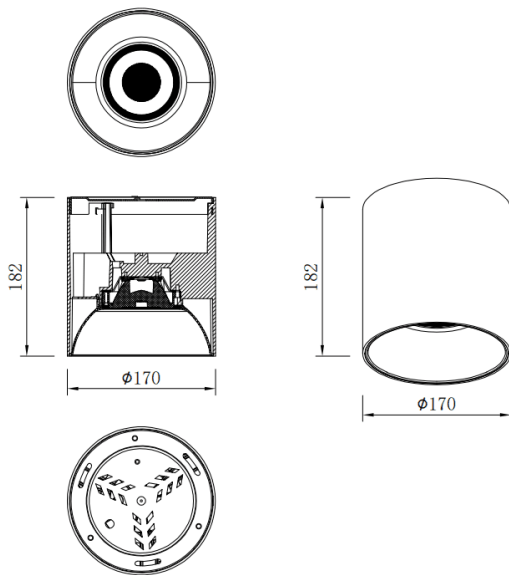

SDOWN

Lavov Ceiling downlight from the family SDOWN with a power of 50W and a 20 beam angle. Finished in White colour. Dimensions Ø170X182 mm .. With a total lumen output of 4000lm and a luminous efficiency of 80lm/W. CCT 3000K. Driver ON-OFF. Made in Die Cast Aluminium Body, Front Cover Tempered Glass. .IP65.

Dimensions

Product dimensions (mm) Ø170X182 mm

Scheme

Item code	86.OC02.5311.01
Product type	Outdoor
Category	Surface Ceiling Downlight
Family	SDOWN

Pictograms	
-------------------	--

Product	
Real power (W)	50
Real luminous flux (Lm)	4000
Luminous efficiency (Lm/W)	80
Beam angle (°)	20
Life time (h)	50000h L80B10
IP	IP65
Colour	White
Control gear included	Yes
Control gear	ON-OFF
Colour temperature (K)	3000
Colour consistency (SDCM)	SDCM<3
CRI	80