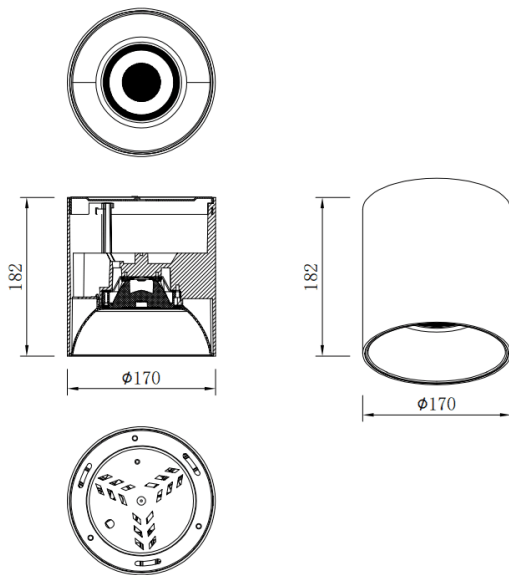

SDOWN

Lavov Ceiling downlight from the family SDOWN with a power of 50W and a 20 beam angle. Finished in White colour. Dimensions Ø170X182 mm .. With a total lumen output of 4000lm and a luminous efficiency of 80lm/W. CCT 3000K. Driver ON-OFF. Made in Die Cast Aluminium Body, Front Cover Tempered Glass. .IP65.

Dimensions

Product dimensions (mm) **Ø170X182 mm**

Scheme

Item code	86.OC02.5311.01
Product type	Outdoor
Category	Surface Ceiling Downlight
Family	SDOWN
Pictograms	

Product	
Real power (W)	50
Real luminous flux (Lm)	4000
Luminous efficiency (Lm/W)	80
Beam angle (°)	20
Life time (h)	50000h L80B10
IP	IP65
Colour	White
Control gear included	Yes
Control gear	ON-OFF
Colour temperature (K)	3000
Colour consistency (SDCM)	SDCM<3
CRI	80