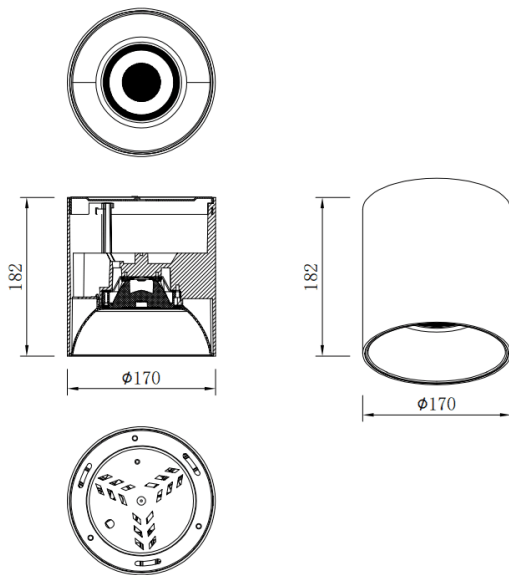

SDOWN

Lavov Ceiling downlight from the family SDOWN with a power of 50W and a 20 beam angle. Finished in White colour. Dimensions Ø170X182 mm .. With a total lumen output of 4000lm and a luminous efficiency of 80lm/W. CCT 3000K. Driver ON-OFF. Made in Die Cast Aluminium Body, Front Cover Tempered Glass. .IP65.

Dimensions

Product dimensions (mm) **Ø170X182 mm**

Scheme

Item code	86.OC02.5311.01
Product type	Outdoor
Category	Surface Ceiling Downlight
Family	SDOWN
Pictograms	

Product	
Real power (W)	50
Real luminous flux (Lm)	4000
Luminous efficiency (Lm/W)	80
Beam angle (°)	20
Life time (h)	50000h L80B10
IP	IP65
Colour	White
Control gear included	Yes
Control gear	ON-OFF
Light source	LED
Type of LED	COB
Colour temperature (K)	3000
Colour consistency (SDCM)	SDCM3
CRI	80