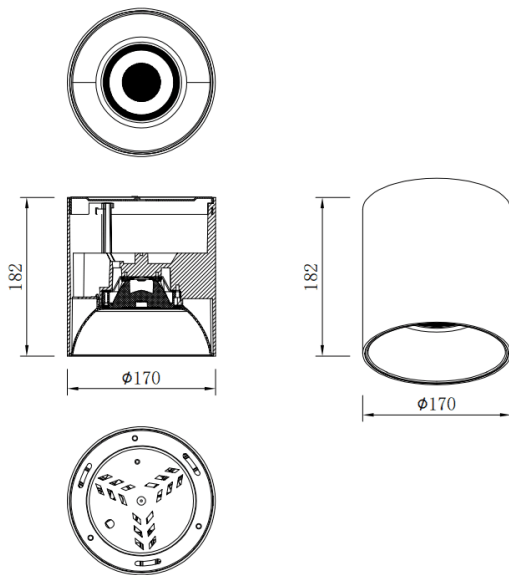

SDOWN

Lavov Ceiling downlight from the family SDOWN with a power of 50W and a 20 beam angle. Finished in Black colour. Dimensions Ø170X182 mm .. With a total lumen output of 4000lm and a luminous efficiency of 80lm/W. CCT 3000K. Driver ON-OFF. Made in Die Cast Aluminium Body, Front Cover Tempered Glass. .IP65.

Dimensions

Product dimensions (mm) Ø170X182 mm

Scheme

Item code	86.OC02.5311.02
Product type	Outdoor
Category	Surface Ceiling Downlight
Family	SDOWN
Pictograms	

Product	
Real power (W)	50
Real luminous flux (Lm)	4000
Luminous efficiency (Lm/W)	80
Beam angle (°)	20
Life time (h)	50000h L80B10
IP	IP65
Colour	Black
Control gear included	Yes
Control gear	ON-OFF
Light source	LED
Type of LED	COB
Colour temperature (K)	3000
Colour consistency (SDCM)	SDCM3
CRI	80