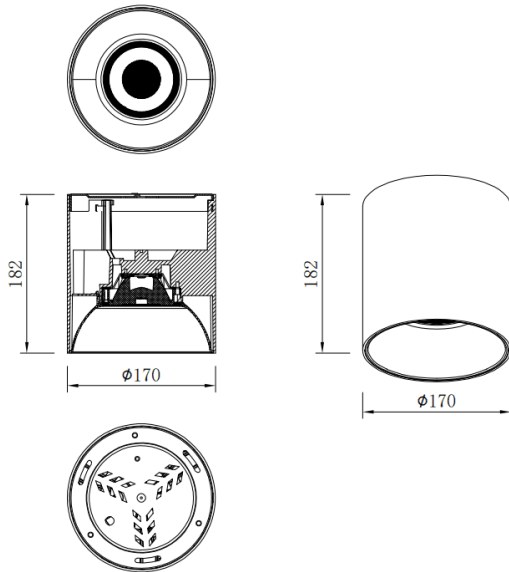

SDOWN

Lavov Ceiling downlight from the family SDOWN with a power of 50W and a 40 beam angle. Finished in Silver colour. Dimensions Ø170X182 mm .. With a total lumen output of 4000lm and a luminous efficiency of 80lm/W. CCT 3000K. Driver DALI. Made in Die Cast Aluminium Body, Front Cover Tempered Glass. .IP65.

Dimensions

Product dimensions (mm) **Ø170X182 mm**

Scheme

Item code	86.OC02.5311.03
Product type	Outdoor
Category	Surface Ceiling Downlight
Family	SDOWN
Pictograms	

Product	
Real power (W)	50
Real luminous flux (Lm)	4000
Luminous efficiency (Lm/W)	80
Beam angle (°)	20
Life time (h)	50000h L80B10
IP	IP65
Colour	Silver
Control gear included	Yes
Control gear	ON-OFF
Light source	LED
Type of LED	COB
Colour temperature (K)	3000
Colour consistency (SDCM)	SDCM3
CRI	80