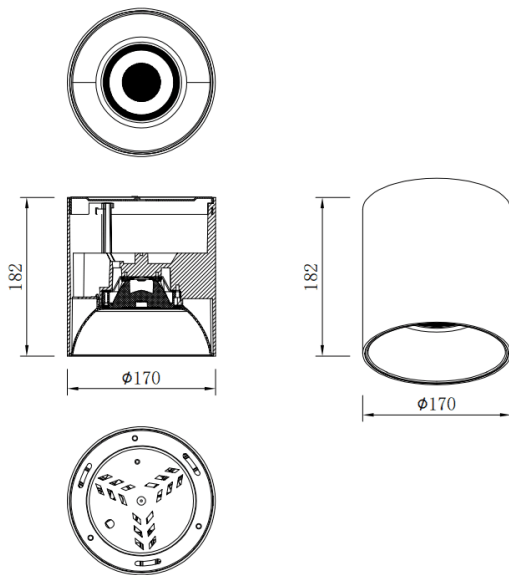

SDOWN

Lavov Ceiling downlight from the family SDOWN with a power of 50W and a 20 beam angle. Finished in Black colour. Dimensions Ø170X182 mm .. With a total lumen output of 4000lm and a luminous efficiency of 80lm/W. CCT 3000K. Driver DALI. Made in Die Cast Aluminium Body, Front Cover Tempered Glass. .IP65.

Dimensions

Product dimensions (mm) **Ø170X182 mm**

Scheme

Item code	86.OC02.5313.02
Product type	Outdoor
Category	Surface Ceiling Downlight
Family	SDOWN
Pictograms	

Product	
Real power (W)	50
Real luminous flux (Lm)	4000
Luminous efficiency (Lm/W)	80
Beam angle (°)	20
Life time (h)	50000h L80B10
IP	IP65
Colour	Black
Control gear included	Yes
Control gear	DALI
Light source	LED
Type of LED	COB
Colour temperature (K)	3000
Colour consistency (SDCM)	SDCM3
CRI	80