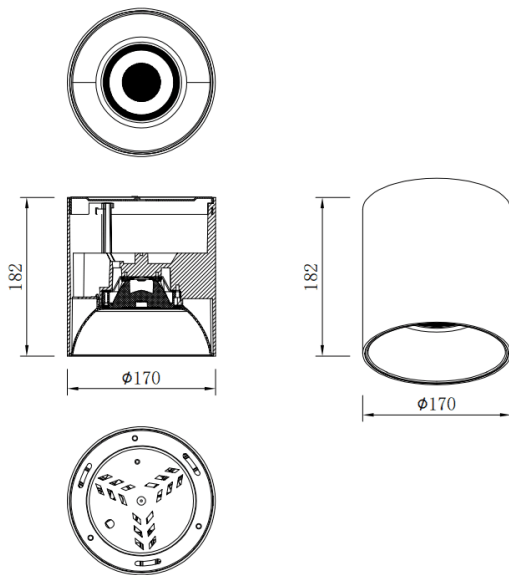

SDOWN

Lavov Ceiling downlight from the family SDOWN with a power of 50W and a 20 beam angle. Finished in Silver colour. Dimensions Ø170X182 mm .. With a total lumen output of 4000lm and a luminous efficiency of 80lm/W. CCT 3000K. Driver DALI. Made in Die Cast Aluminium Body, Front Cover Tempered Glass. .IP65.

Dimensions

Product dimensions (mm) **Ø170X182 mm**

Scheme

Item code	86.OC02.5313.03
Product type	Outdoor
Category	Surface Ceiling Downlight
Family	SDOWN
Pictograms	

Product	
Real power (W)	50
Real luminous flux (Lm)	4000
Luminous efficiency (Lm/W)	80
Beam angle (°)	20
Life time (h)	50000h L80B10
IP	IP65
Colour	Silver
Control gear included	Yes
Control gear	DALI
Light source	LED
Type of LED	COB
Colour temperature (K)	3000
Colour consistency (SDCM)	SDCM3
CRI	80