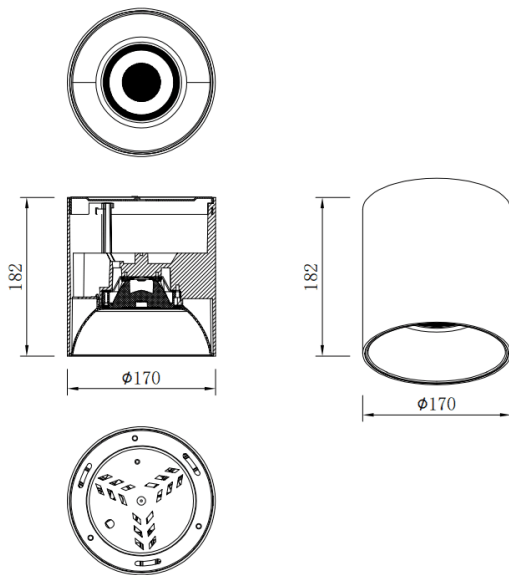

SDOWN

Lavov Ceiling downlight from the family SDOWN with a power of 50W and a 40 beam angle. Finished in White colour. Dimensions Ø170X182 mm .. With a total lumen output of 4000lm and a luminous efficiency of 80lm/W. CCT 3000K. Driver ON-OFF. Made in Die Cast Aluminium Body, Front Cover Tempered Glass. .IP65.

Dimensions

Product dimensions (mm) **Ø170X182 mm**

Scheme

Item code	86.OC02.5321.01
Product type	Outdoor
Category	Surface Ceiling Downlight
Family	SDOWN
Pictograms	

Product	
Real power (W)	50
Real luminous flux (Lm)	4000
Luminous efficiency (Lm/W)	80
Beam angle (°)	40
Life time (h)	50000h L80B10
IP	IP65
Colour	White
Control gear included	Yes
Control gear	ON-OFF
Colour temperature (K)	3000
Colour consistency (SDCM)	SDCM<3
CRI	80