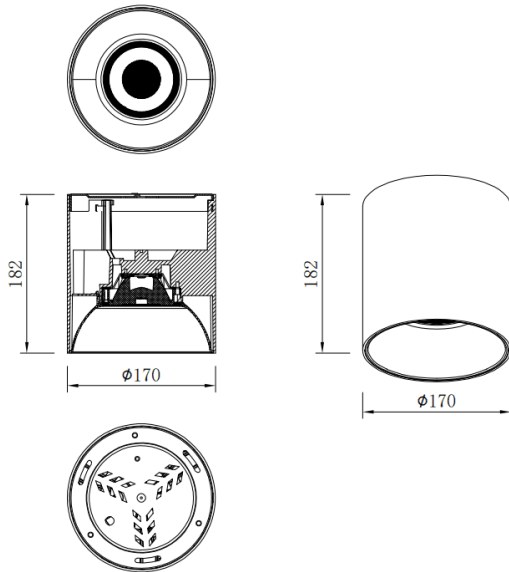

SDOWN

Lavov Ceiling downlight from the family SDOWN with a power of 50W and a 40 beam angle. Finished in Silver colour. Dimensions Ø170X182 mm .. With a total lumen output of 4000lm and a luminous efficiency of 80lm/W. CCT 3000K. Driver DALI. Made in Die Cast Aluminium Body, Front Cover Tempered Glass. .IP65.

Dimensions

Product dimensions (mm) **Ø170X182 mm**

Scheme

Item code	86.OC02.5323.03
Product type	Outdoor
Category	Surface Ceiling Downlight
Family	SDOWN
Pictograms	

Product	
Real power (W)	50
Real luminous flux (Lm)	4000
Luminous efficiency (Lm/W)	80
Beam angle (°)	40
Life time (h)	50000h L80B10
IP	IP65
Colour	Silver
Control gear included	Yes
Control gear	DALI
Light source	LED
Type of LED	COB
Colour temperature (K)	3000
Colour consistency (SDCM)	SDCM3
CRI	80