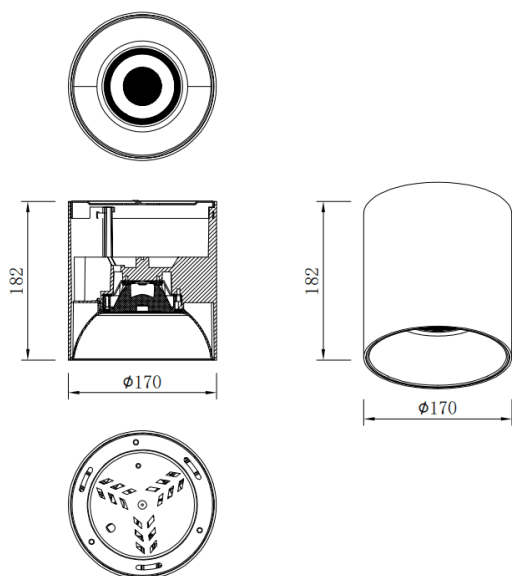

SDOWN

Lavov Ceiling downlight from the family SDOWN with a power of 50W and a 60 beam angle. Finished in White colour. Dimensions Ø170X182 mm .. With a total lumen output of 4000lm and a luminous efficiency of 80lm/W. CCT 3000K. Driver ON-OFF. Made in Die Cast Aluminium Body, Front Cover Tempered Glass. .IP65.

Item code	86.OC02.5331.01
Product type	Outdoor
Category	Surface Ceiling Downlight
Family	SDOWN
Pictograms	

Dimensions

Product dimensions (mm) **Ø170X182 mm**

Scheme

Product

Real power (W)	50
Real luminous flux (Lm)	4000
Luminous efficiency (Lm/W)	80
Beam angle (°)	60
Life time (h)	50000h L80B10
IP	IP65
Colour	White
Control gear included	Yes
Control gear	ON-OFF
Colour temperature (K)	3000
Colour consistency (SDCM)	SDCM<3
CRI	80