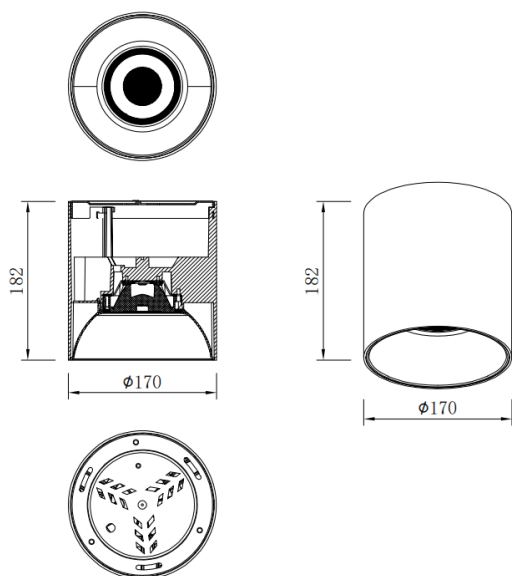

SDOWN

Lavov Ceiling downlight from the family SDOWN with a power of 50W and a 60 beam angle. Finished in White colour. Dimensions Ø170X182 mm .. With a total lumen output of 4000lm and a luminous efficiency of 80lm/W. CCT 3000K. Driver ON-OFF. Made in Die Cast Aluminium Body, Front Cover Tempered Glass. .IP65.

Item code	86.OC02.5331.01
Product type	Outdoor
Category	Surface Ceiling Downlight
Family	SDOWN
Pictograms	

Dimensions	
Product dimensions (mm)	Ø170X182 mm

Scheme

Product	
Real power (W)	50
Real luminous flux (Lm)	4000
Luminous efficiency (Lm/W)	80
Beam angle (°)	60
Life time (h)	50000h L80B10
IP	IP65
Colour	White
Control gear included	Yes
Control gear	ON-OFF
Light source	LED
Type of LED	COB
Colour temperature (K)	3000
Colour consistency (SDCM)	SDCM3
CRI	80