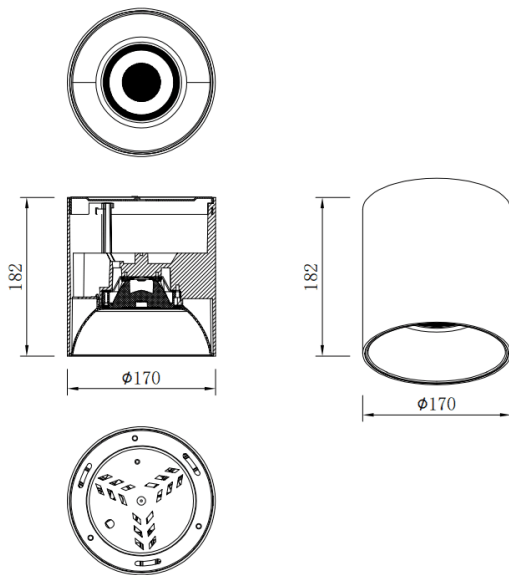

SDOWN

Lavov Ceiling downlight from the family SDOWN with a power of 50W and a 60 beam angle. Finished in Black colour. Dimensions Ø170X182 mm .. With a total lumen output of 4000lm and a luminous efficiency of 80lm/W. CCT 3000K. Driver ON-OFF. Made in Die Cast Aluminium Body, Front Cover Tempered Glass. .IP65.

Dimensions

Product dimensions (mm) Ø170X182 mm

Scheme

Item code	86.OC02.5331.02
Product type	Outdoor
Category	Surface Ceiling Downlight
Family	SDOWN
Pictograms	

Product	
Real power (W)	50
Real luminous flux (Lm)	4000
Luminous efficiency (Lm/W)	80
Beam angle (°)	60
Life time (h)	50000h L80B10
IP	IP65
Colour	Black
Control gear included	Yes
Control gear	ON-OFF
Light source	LED
Type of LED	COB
Colour temperature (K)	3000
Colour consistency (SDCM)	SDCM3
CRI	80