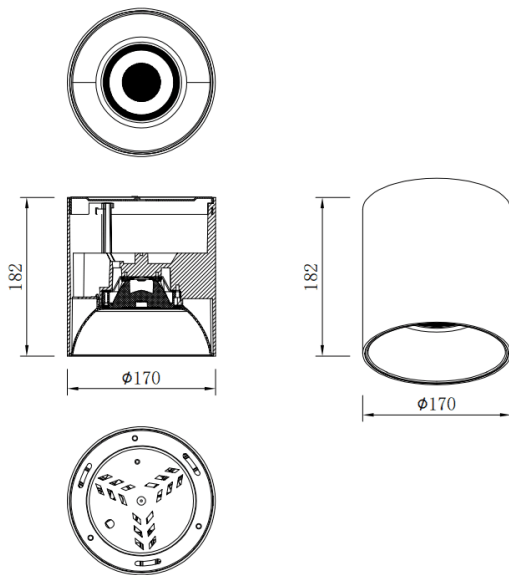

SDOWN

Lavov Ceiling downlight from the family SDOWN with a power of 50W and a 60 beam angle. Finished in Black colour. Dimensions Ø170X182 mm .. With a total lumen output of 4000lm and a luminous efficiency of 80lm/W. CCT 3000K. Driver ON-OFF. Made in Die Cast Aluminium Body, Front Cover Tempered Glass. .IP65.

Dimensions

Product dimensions (mm) Ø170X182 mm

Scheme

Item code	86.OC02.5331.02
Product type	Outdoor
Category	Surface Ceiling Downlight
Family	SDOWN
Pictograms	

Product	
Real power (W)	50
Real luminous flux (Lm)	4000
Luminous efficiency (Lm/W)	80
Beam angle (°)	60
Life time (h)	50000h L80B10
IP	IP65
Colour	Black
Control gear included	Yes
Control gear	ON-OFF
Colour temperature (K)	3000
Colour consistency (SDCM)	SDCM<3
CRI	80