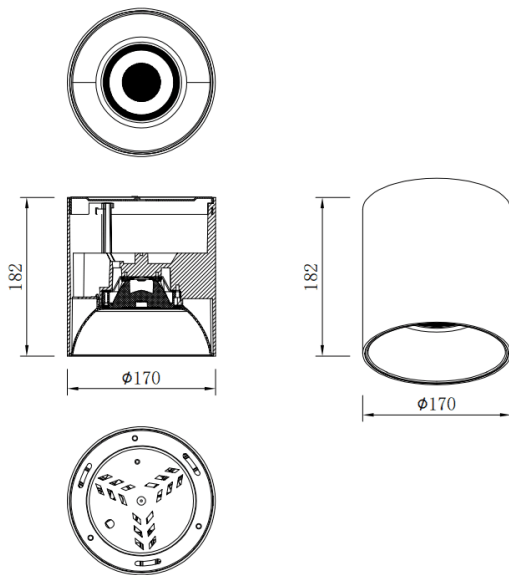

SDOWN

Lavov Ceiling downlight from the family SDOWN with a power of 50W and a 60 beam angle. Finished in Silver colour. Dimensions Ø170X182 mm .. With a total lumen output of 4000lm and a luminous efficiency of 80lm/W. CCT 3000K. Driver ON-OFF. Made in Die Cast Aluminium Body, Front Cover Tempered Glass. .IP65.

Dimensions

Product dimensions (mm) Ø170X182 mm

Scheme

Item code	86.OC02.5331.03
Product type	Outdoor
Category	Surface Ceiling Downlight
Family	SDOWN
Pictograms	

Product	
Real power (W)	50
Real luminous flux (Lm)	4000
Luminous efficiency (Lm/W)	80
Beam angle (°)	60
Life time (h)	50000h L80B10
IP	IP65
Colour	Silver
Control gear included	Yes
Control gear	ON-OFF
Light source	LED
Type of LED	COB
Colour temperature (K)	3000
Colour consistency (SDCM)	SDCM3
CRI	80