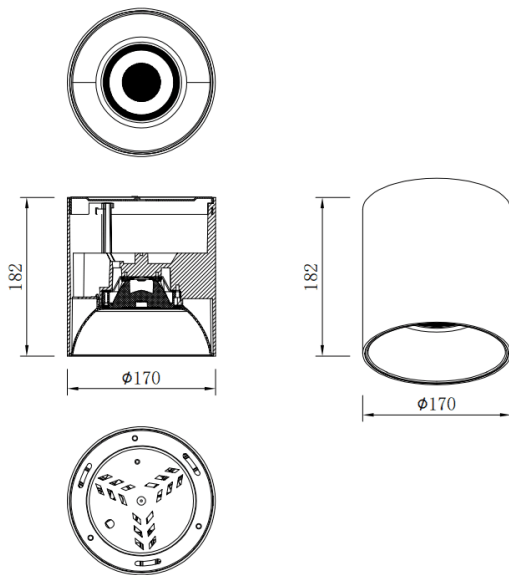

SDOWN

Lavov Ceiling downlight from the family SDOWN with a power of 50W and a 60 beam angle. Finished in Silver colour. Dimensions Ø170X182 mm .. With a total lumen output of 4000lm and a luminous efficiency of 80lm/W. CCT 3000K. Driver ON-OFF. Made in Die Cast Aluminium Body, Front Cover Tempered Glass. .IP65.

Dimensions

Product dimensions (mm) Ø170X182 mm

Scheme

Item code	86.OC02.5331.03
Product type	Outdoor
Category	Surface Ceiling Downlight
Family	SDOWN

Pictograms

	220 240 V	 850°	CRI 80	CE
On Off		IP 20	50000h L80B10	

Product	
Real power (W)	50
Real luminous flux (Lm)	4000
Luminous efficiency (Lm/W)	80
Beam angle (°)	60
Life time (h)	50000h L80B10
IP	IP65
Colour	Silver
Control gear included	Yes
Control gear	ON-OFF
Colour temperature (K)	3000
Colour consistency (SDCM)	SDCM<3
CRI	80