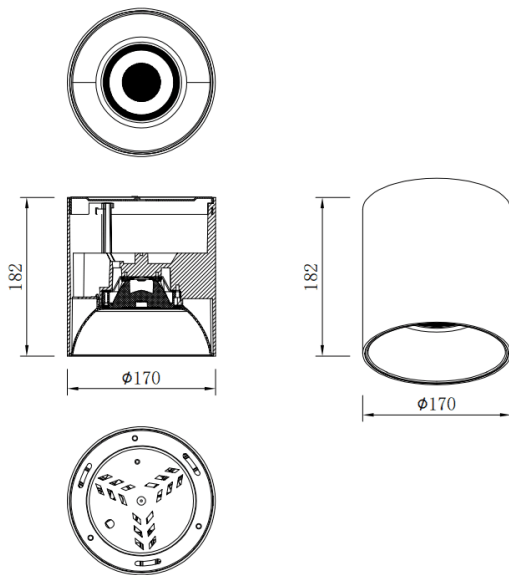

SDOWN

Lavov Ceiling downlight from the family SDOWN with a power of 50W and a 60 beam angle. Finished in White colour. Dimensions Ø170X182 mm .. With a total lumen output of 4000lm and a luminous efficiency of 80lm/W. CCT 3000K. Driver DALI. Made in Die Cast Aluminium Body, Front Cover Tempered Glass. .IP65.

Dimensions

Product dimensions (mm) **Ø170X182 mm**

Scheme

Item code	86.OC02.5333.01
Product type	Outdoor
Category	Surface Ceiling Downlight
Family	SDOWN
Pictograms	

Product	
Real power (W)	50
Real luminous flux (Lm)	4000
Luminous efficiency (Lm/W)	80
Beam angle (°)	60
Life time (h)	50000h L80B10
IP	IP65
Colour	White
Control gear included	Yes
Control gear	DALI
Colour temperature (K)	3000
Colour consistency (SDCM)	SDCM<3
CRI	80