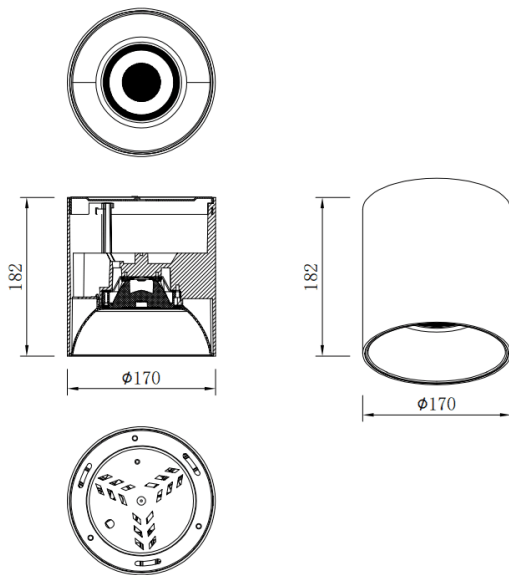

SDOWN

Lavov Ceiling downlight from the family SDOWN with a power of 50W and a 60 beam angle. Finished in White colour. Dimensions Ø170X182 mm .. With a total lumen output of 4000lm and a luminous efficiency of 80lm/W. CCT 3000K. Driver DALI. Made in Die Cast Aluminium Body, Front Cover Tempered Glass. .IP65.

Dimensions

Product dimensions (mm) Ø170X182 mm

Scheme

Item code	86.OC02.5333.01
Product type	Outdoor
Category	Surface Ceiling Downlight
Family	SDOWN
Pictograms	

Product	
Real power (W)	50
Real luminous flux (Lm)	4000
Luminous efficiency (Lm/W)	80
Beam angle (°)	60
Life time (h)	50000h L80B10
IP	IP65
Colour	White
Control gear included	Yes
Control gear	DALI
Light source	LED
Type of LED	COB
Colour temperature (K)	3000
Colour consistency (SDCM)	SDCM3
CRI	80