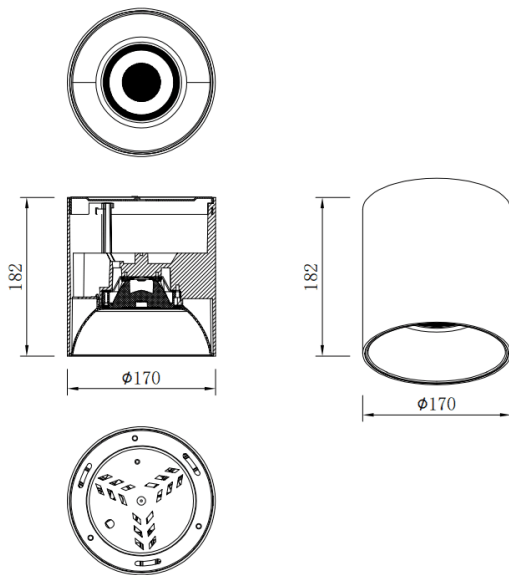

SDOWN

Lavov Ceiling downlight from the family SDOWN with a power of 50W and a 60 beam angle. Finished in Black colour. Dimensions Ø170X182 mm .. With a total lumen output of 4000lm and a luminous efficiency of 80lm/W. CCT 3000K. Driver DALI. Made in Die Cast Aluminium Body, Front Cover Tempered Glass. .IP65.

Dimensions

Product dimensions (mm) **Ø170X182 mm**

Scheme

Item code	86.OC02.5333.02
Product type	Outdoor
Category	Surface Ceiling Downlight
Family	SDOWN
Pictograms	

Product	
Real power (W)	50
Real luminous flux (Lm)	4000
Luminous efficiency (Lm/W)	80
Beam angle (°)	60
Life time (h)	50000h L80B10
IP	IP65
Colour	Black
Control gear included	Yes
Control gear	DALI
Light source	LED
Type of LED	COB
Colour temperature (K)	3000
Colour consistency (SDCM)	SDCM3
CRI	80