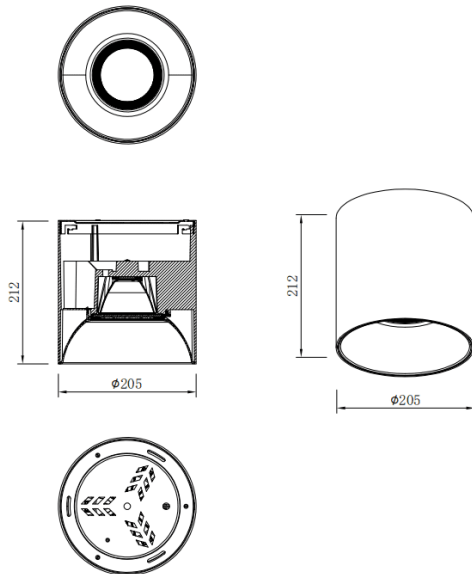

**SDOWN**

Lavov Ceiling downlight from the family SDOWN with a power of 60W and a 20 beam angle. Finished in White colour. Dimensions Ø205X212 mm .. With a total lumen output of 4800lm and a luminous efficiency of 80lm/W. CCT 3000K. Driver ON-OFF. Made in Die Cast Aluminium Body, Front Cover Tempered Glass. .IP65.

**Dimensions**

**Product dimensions (mm)**      **Ø205X212 mm**

**Scheme**

<b>Item code</b>	<b>86.OC02.6311.01</b>
<b>Product type</b>	<b>Outdoor</b>
<b>Category</b>	<b>Surface Ceiling Downlight</b>
<b>Family</b>	<b>SDOWN</b>
<b>Pictograms</b>	