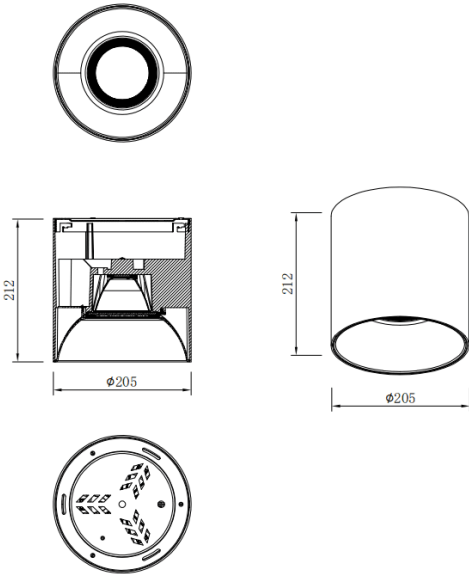

SDOWN

Lavov Ceiling downlight from the family SDOWN with a power of 60W and a 20 beam angle. Finished in Black colour. Dimensions Ø205X212 mm .. With a total lumen output of 4800lm and a luminous efficiency of 80lm/W. CCT 3000K. Driver ON-OFF. Made in Die Cast Aluminium Body, Front Cover Tempered Glass. .IP65.

Dimensions

Product dimensions (mm) Ø205X212 mm

Scheme

Item code	86.OC02.6311.02
Product type	Outdoor
Category	Surface Ceiling Downlight
Family	SDOWN
Pictograms	

Product	
Real power (W)	60
Real luminous flux (Lm)	4800
Luminous efficiency (Lm/W)	80
Beam angle (°)	20
Life time (h)	50000h L80B10
IP	IP65
Colour	Black
Control gear included	Yes
Control gear	ON-OFF
Light source	LED
Type of LED	COB
Colour temperature (K)	3000
Colour consistency (SDCM)	SDCM3
CRI	80