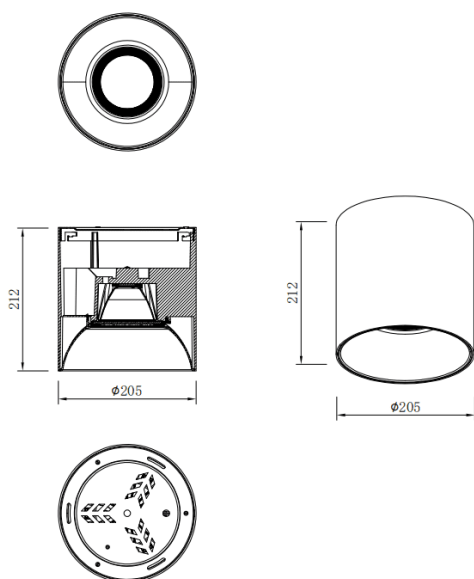

SDOWN

Lavov Ceiling downlight from the family SDOWN with a power of 60W and a 20 beam angle. Finished in Silver colour. Dimensions Ø205X212 mm .. With a total lumen output of 4800lm and a luminous efficiency of 80lm/W. CCT 3000K. Driver ON-OFF. Made in Die Cast Aluminium Body, Front Cover Tempered Glass. .IP65.

Item code	86.OC02.6311.03
Product type	Outdoor
Category	Surface Ceiling Downlight
Family	SDOWN
Pictograms	

Dimensions	
Product dimensions (mm)	Ø205X212 mm

Scheme

Product	
Real power (W)	60
Real luminous flux (Lm)	4800
Luminous efficiency (Lm/W)	80
Beam angle (°)	20
Life time (h)	50000h L80B10
IP	IP65
Colour	Silver
Control gear included	Yes
Control gear	ON-OFF
Light source	LED
Type of LED	COB
Colour temperature (K)	3000
Colour consistency (SDCM)	SDCM3
CRI	80