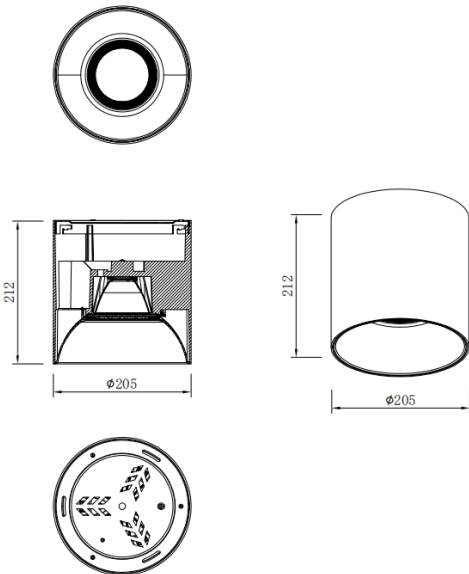

SDOWN

Lavov Ceiling downlight from the family SDOWN with a power of 60W and a 20 beam angle. Finished in White colour. Dimensions Ø205X212 mm .. With a total lumen output of 4800lm and a luminous efficiency of 80lm/W. CCT 3000K. Driver DALI. Made in Die Cast Aluminium Body, Front Cover Tempered Glass. .IP65.

Dimensions

Product dimensions (mm) **Ø205X212 mm**

Scheme

Item code	86.OC02.6313.01
Product type	Outdoor
Category	Surface Ceiling Downlight
Family	SDOWN
Pictograms	

Product	
Real power (W)	60
Real luminous flux (Lm)	4800
Luminous efficiency (Lm/W)	80
Beam angle (°)	20
Life time (h)	50000h L80B10
IP	IP65
Colour	White
Control gear included	Yes
Control gear	DALI
Light source	LED
Type of LED	COB
Colour temperature (K)	3000
Colour consistency (SDCM)	SDCM3
CRI	80