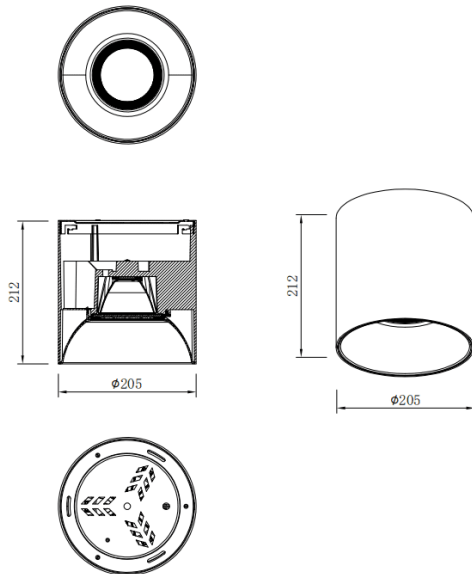

SDOWN

Lavov Ceiling downlight from the family SDOWN with a power of 60W and a 20 beam angle. Finished in Black colour. Dimensions Ø205X212 mm .. With a total lumen output of 4800lm and a luminous efficiency of 80lm/W. CCT 3000K. Driver DALI. Made in Die Cast Aluminium Body, Front Cover Tempered Glass. .IP65.

Dimensions

Product dimensions (mm) **Ø205X212 mm**

Scheme

Item code	86.OC02.6313.02
Product type	Outdoor
Category	Surface Ceiling Downlight
Family	SDOWN
Pictograms	

Product	
Real power (W)	60
Real luminous flux (Lm)	4800
Luminous efficiency (Lm/W)	80
Beam angle (°)	20
Life time (h)	50000h L80B10
IP	IP65
Colour	Black
Control gear included	Yes
Control gear	DALI
Light source	LED
Type of LED	COB
Colour temperature (K)	3000
Colour consistency (SDCM)	SDCM3
CRI	80