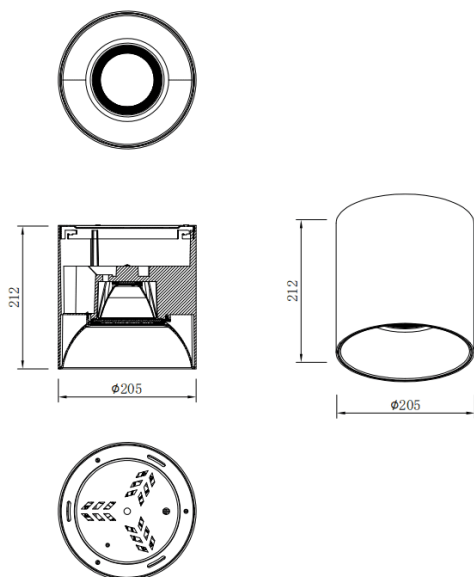

SDOWN

Lavov Ceiling downlight from the family SDOWN with a power of 60W and a 20 beam angle. Finished in Black colour. Dimensions Ø205X212 mm .. With a total lumen output of 4800lm and a luminous efficiency of 80lm/W. CCT 3000K. Driver DALI. Made in Die Cast Aluminium Body, Front Cover Tempered Glass. .IP65.

Item code	86.OC02.6313.02
Product type	Outdoor
Category	Surface Ceiling Downlight
Family	SDOWN
Pictograms	

Dimensions

Product dimensions (mm) **Ø205X212 mm**

Scheme

Product

Real power (W)	60
Real luminous flux (Lm)	4800
Luminous efficiency (Lm/W)	80
Beam angle (°)	20
Life time (h)	50000h L80B10
IP	IP65
Colour	Black
Control gear included	Yes
Control gear	DALI
Colour temperature (K)	3000
Colour consistency (SDCM)	SDCM<3
CRI	80