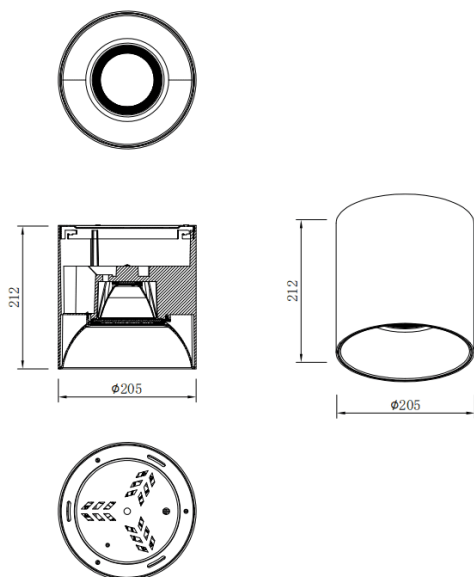

SDOWN

Lavov Ceiling downlight from the family SDOWN with a power of 60W and a 20 beam angle. Finished in Silver colour. Dimensions Ø205X212 mm .. With a total lumen output of 4800lm and a luminous efficiency of 80lm/W. CCT 3000K. Driver DALI. Made in Die Cast Aluminium Body, Front Cover Tempered Glass. .IP65.

Item code	86.OC02.6313.03
Product type	Outdoor
Category	Surface Ceiling Downlight
Family	SDOWN
Pictograms	

Dimensions

Product dimensions (mm) **Ø205X212 mm**

Scheme

Product

Real power (W)	60
Real luminous flux (Lm)	4800
Luminous efficiency (Lm/W)	80
Beam angle (°)	20
Life time (h)	50000h L80B10
IP	IP65
Colour	Silver
Control gear included	Yes
Control gear	DALI
Light source	LED
Type of LED	COB
Colour temperature (K)	3000
Colour consistency (SDCM)	SDCM3
CRI	80